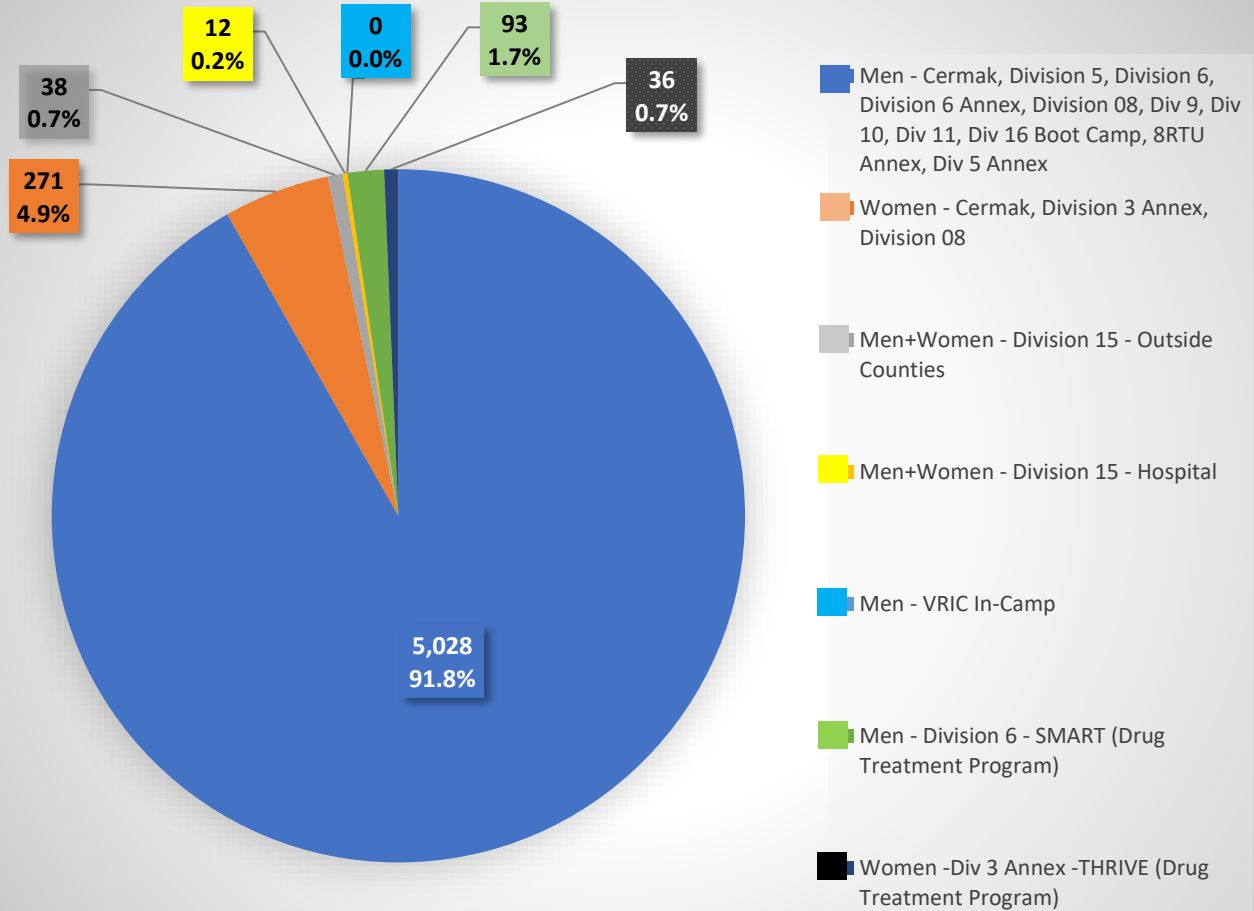

# Sheriff's Daily Report

6/1/2023

Under the Custody of the Sheriff	
Total Male and Female	7,311
Jail Population	5,478
Community Corrections	1,833

## Jail Population - Behind the Walls

## CCSO Population Demographics