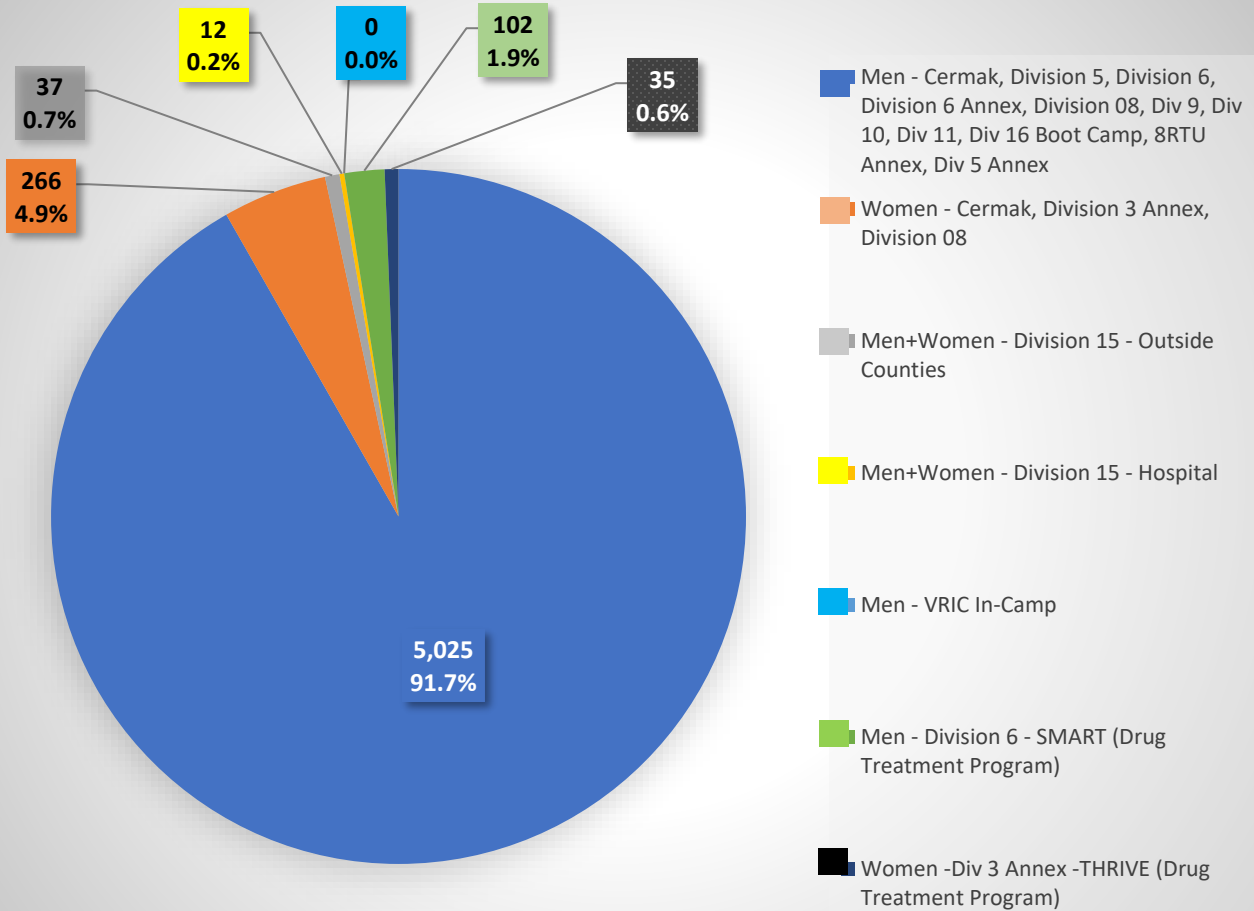

# Sheriff's Daily Report

## 5/28/2023

Under the Custody of the Sheriff	
Total Male and Female	7,306
Jail Population	5,477
Community Corrections	1,829

### Jail Population - Behind the Walls