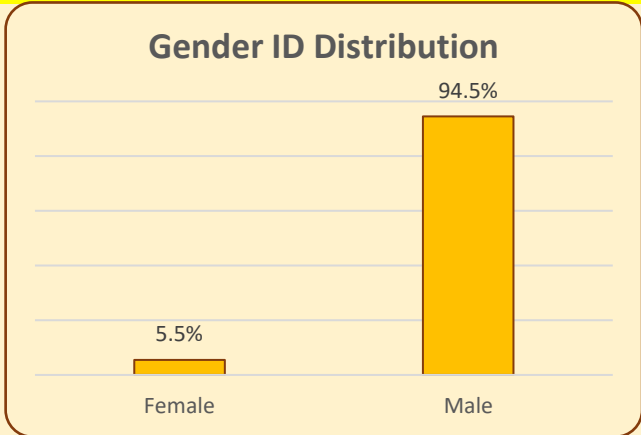

Sheriff's Daily Report

5/27/2023

CCSO Population Demographics

In Confinement