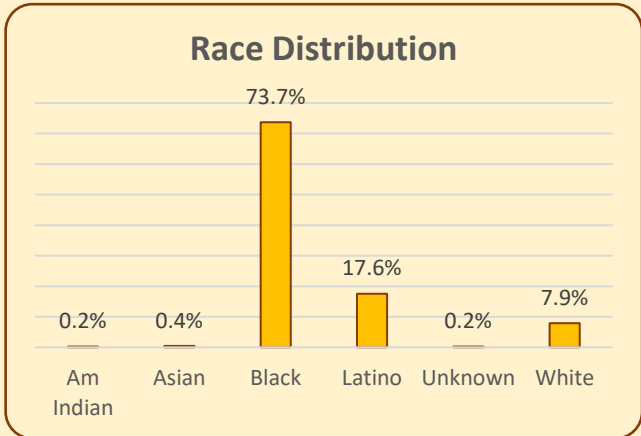

Sheriff's Daily Report

5/27/2023

CCSO Population Demographics

In Confinement