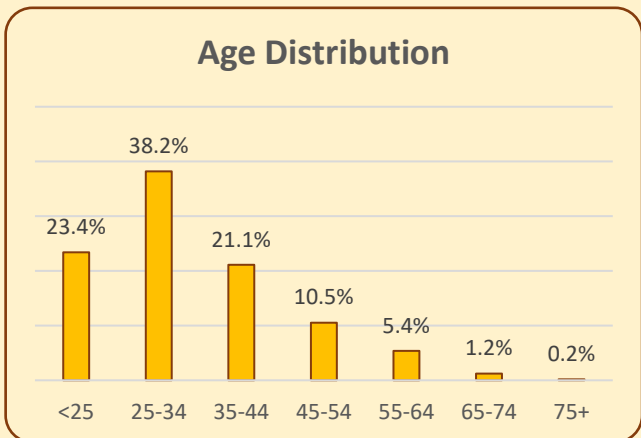

Sheriff's Daily Report

5/27/2023

CCSO Population Demographics

In Confinement