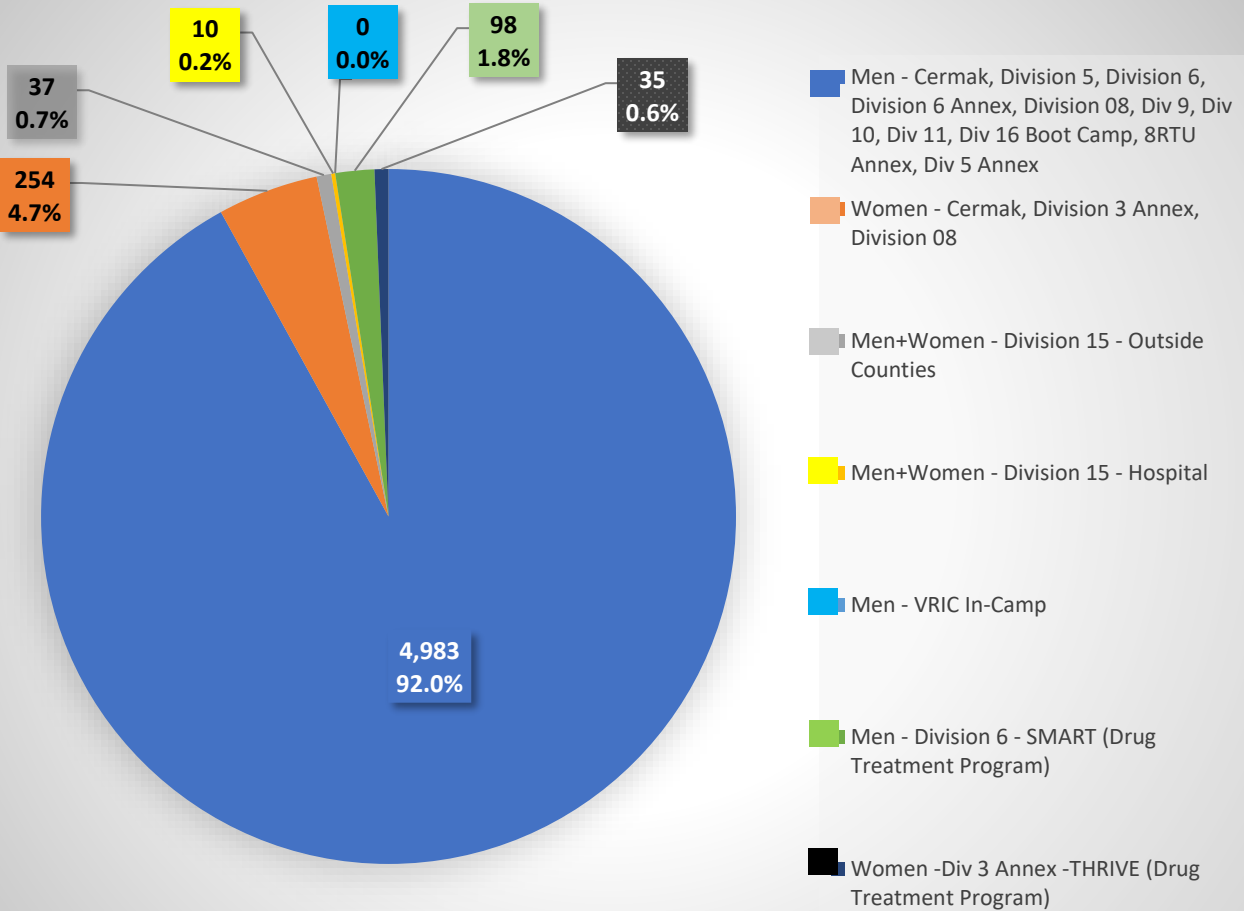

Sheriff's Daily Report

5/27/2023

Under the Custody of the Sheriff	
Total Male and Female	7,238
Jail Population	5,417
Community Corrections	1,821

Jail Population - Behind the Walls

Sheriff's Daily Report

5/27/2023

CCSO Population Demographics

In Confinement

Community Corrections