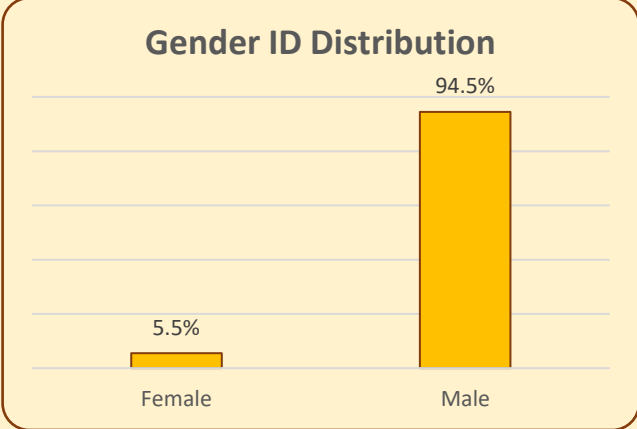

CCSO Population Demographics

In Confinement