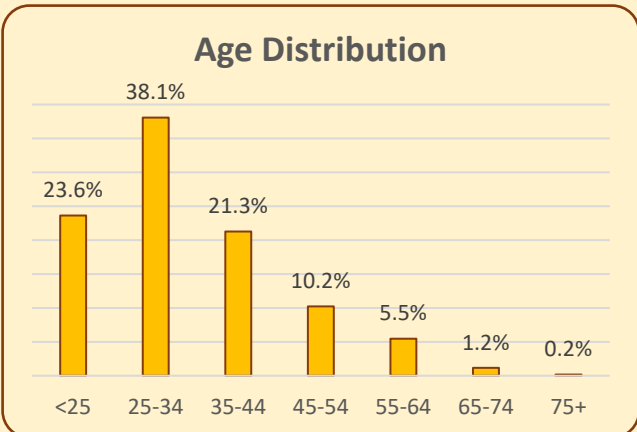

CCSO Population Demographics

In Confinement