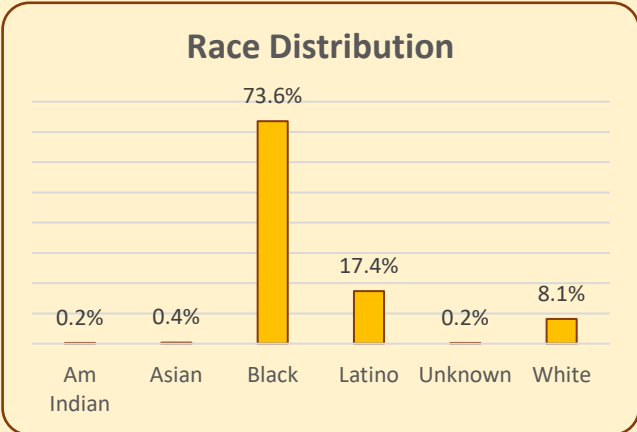

CCSO Population Demographics

In Confinement