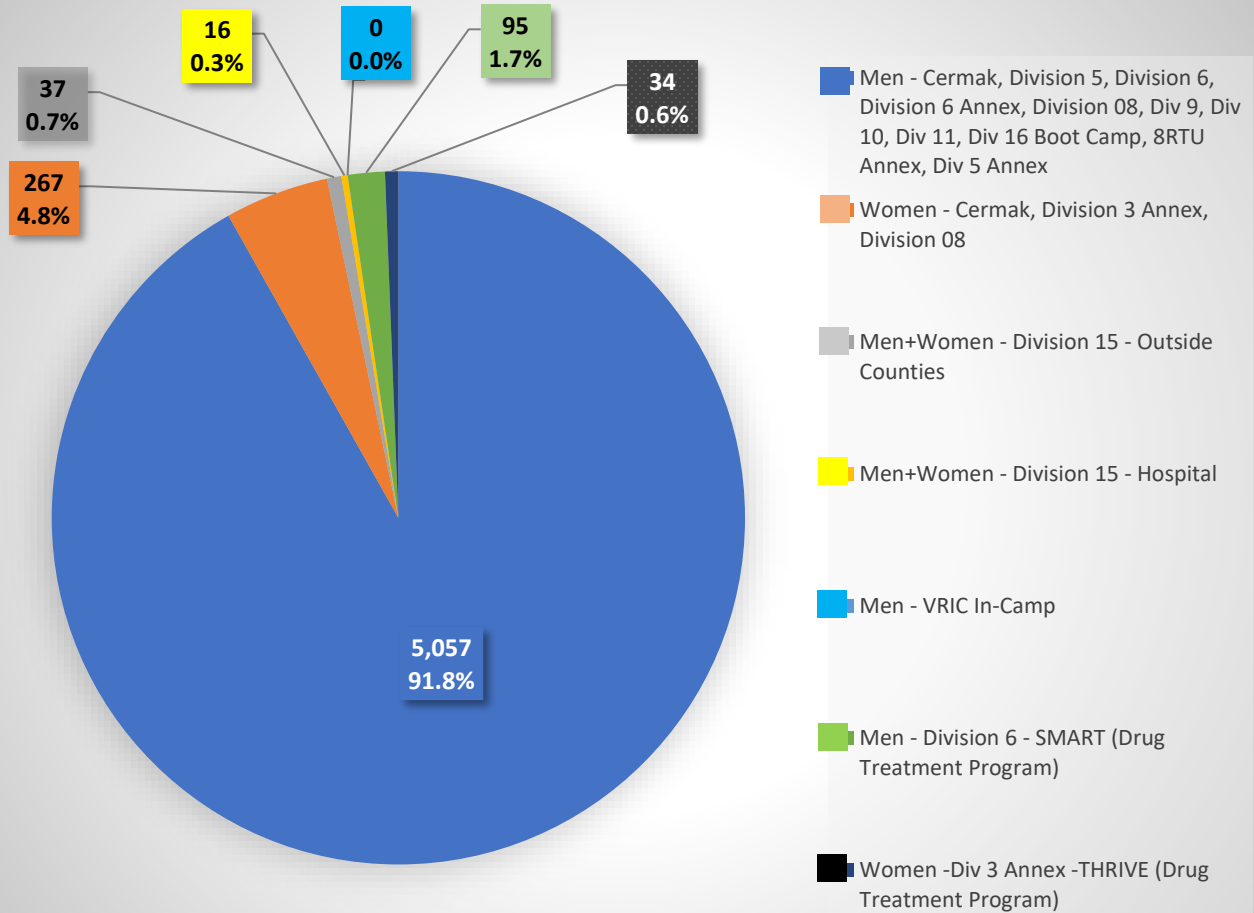

Sheriff's Daily Report

5/22/2023

Under the Custody of the Sheriff	
Total Male and Female	7,357
Jail Population	5,506
Community Corrections	1,851

Jail Population - Behind the Walls

Sheriff's Daily Report

5/22/2023

CCSO Population Demographics

In Confinement

Community Corrections