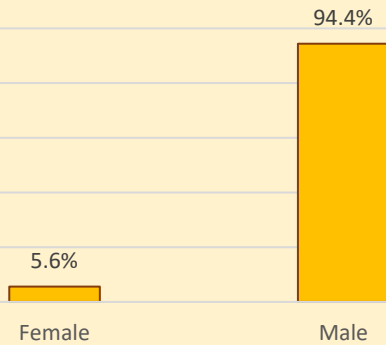

Sheriff's Daily Report

5/20/2023

CCSO Population Demographics

In Confinement

Gender ID Distribution