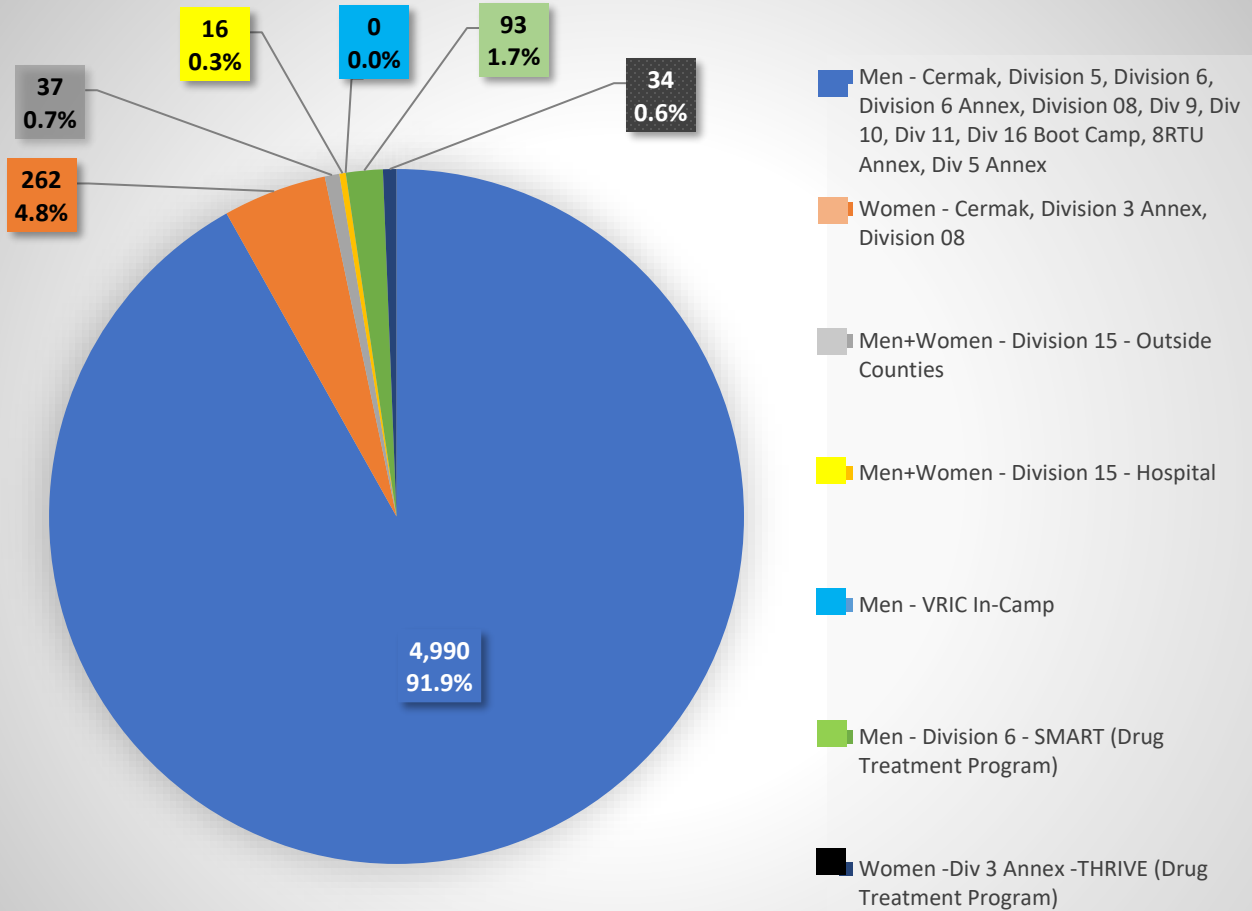

# Sheriff's Daily Report

## 5/20/2023

Under the Custody of the Sheriff	
Total Male and Female	7,266
Jail Population	5,432
Community Corrections	1,834

### Jail Population - Behind the Walls