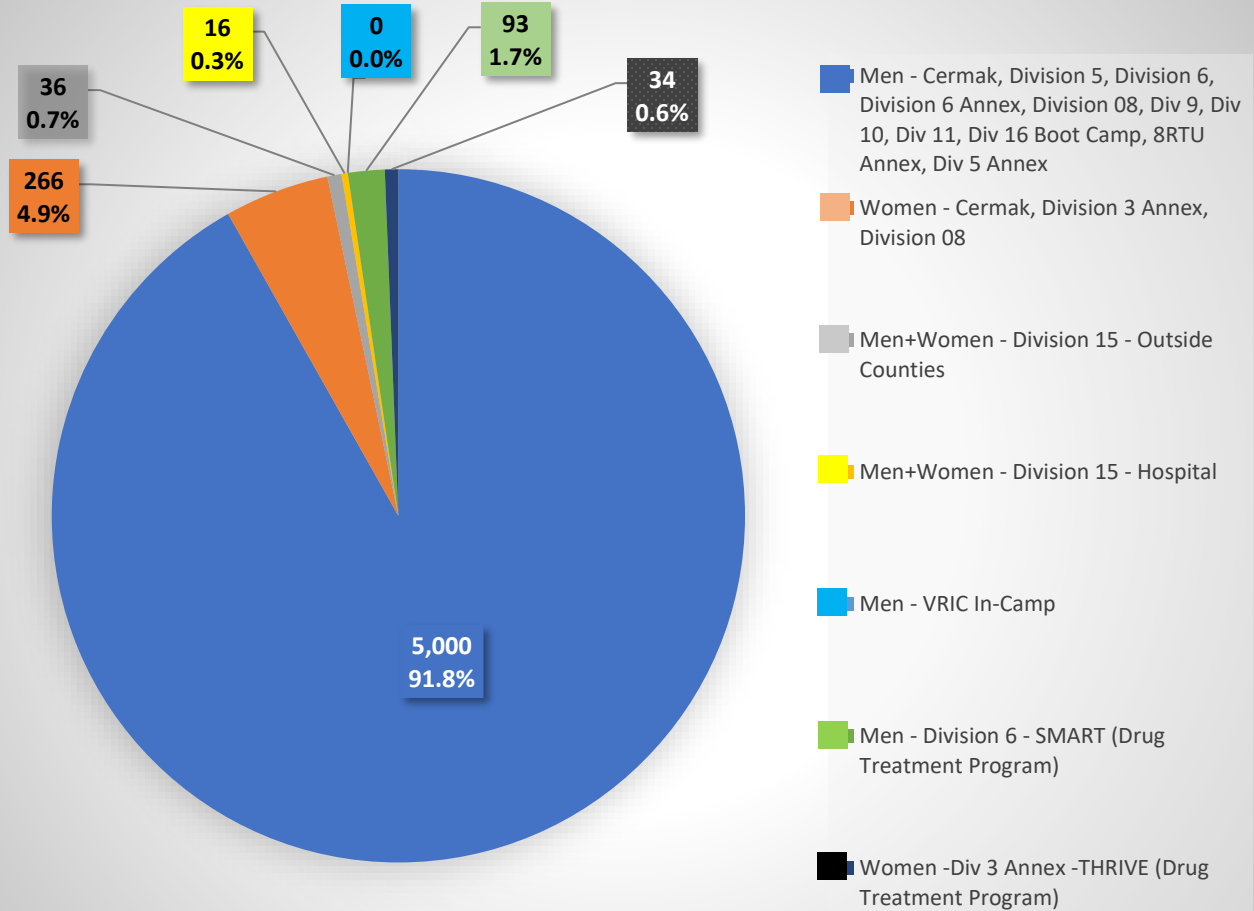

# Sheriff's Daily Report

## 5/19/2023

Under the Custody of the Sheriff	
<b>Total Male and Female</b>	<b>7,273</b>
Jail Population	5,445
Community Corrections	1,828

### Jail Population - Behind the Walls