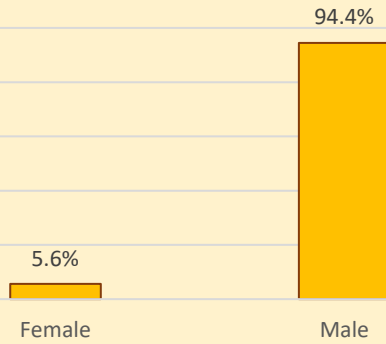

CCSO Population Demographics

In Confinement

Gender ID Distribution