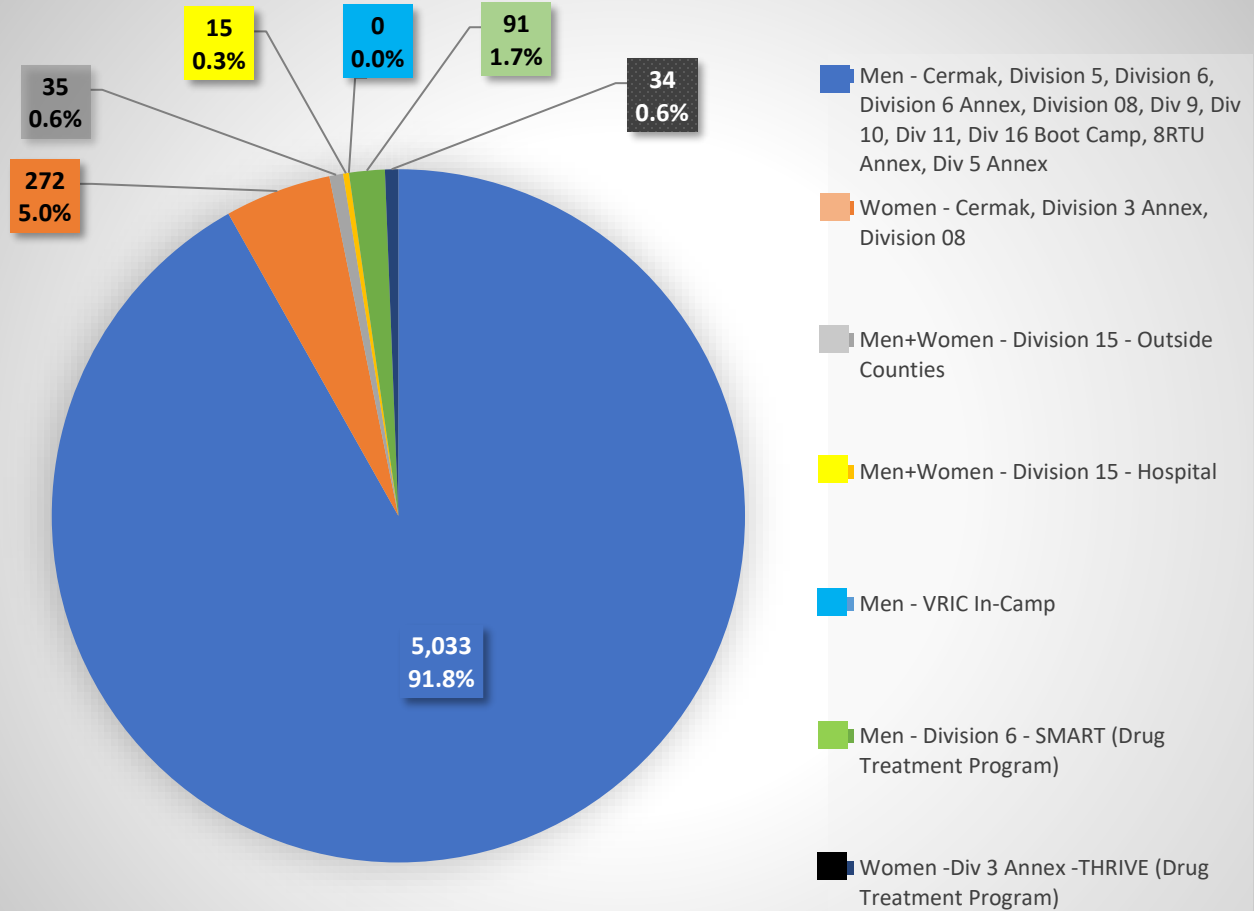

# Sheriff's Daily Report

## 5/17/2023

Under the Custody of the Sheriff	
<b>Total Male and Female</b>	<b>7,331</b>
Jail Population	5,480
Community Corrections	1,851

### Jail Population - Behind the Walls

# Sheriff's Daily Report

5/17/2023