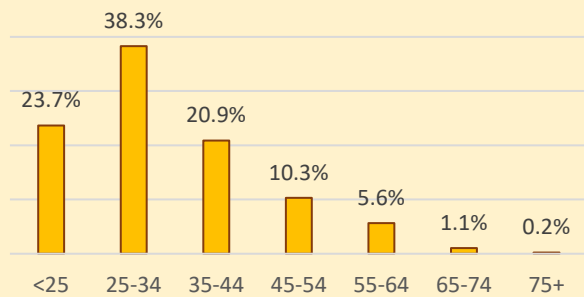

Sheriff's Daily Report

5/10/2023

Under the Custody of the Sheriff	
Total Male and Female	7,340
Jail Population	5,455
Community Corrections	1,885

Jail Population - Behind the Walls

Sheriff's Daily Report

5/10/2023

CCSO Population Demographics

In Confinement

Gender ID Distribution

Race Distribution

Age Distribution

Community Corrections

Gender ID Distribution

Race Distribution

Age Distribution