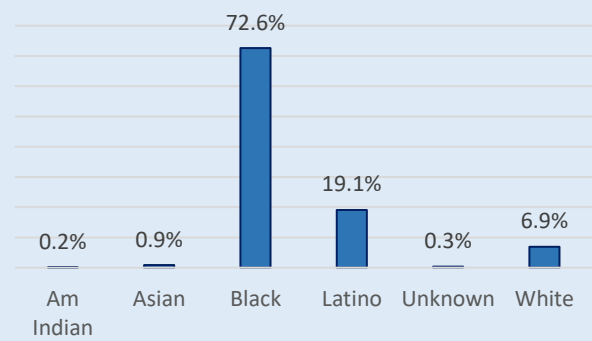

Sheriff's Daily Report

5/10/2023

Under the Custody of the Sheriff	
Total Male and Female	7,340
Jail Population	5,455
Community Corrections	1,885

Jail Population - Behind the Walls

Sheriff's Daily Report

5/10/2023

CCSO Population Demographics

In Confinement

Gender ID Distribution

Race Distribution

Age Distribution

Community Corrections

Gender ID Distribution

Race Distribution

Age Distribution