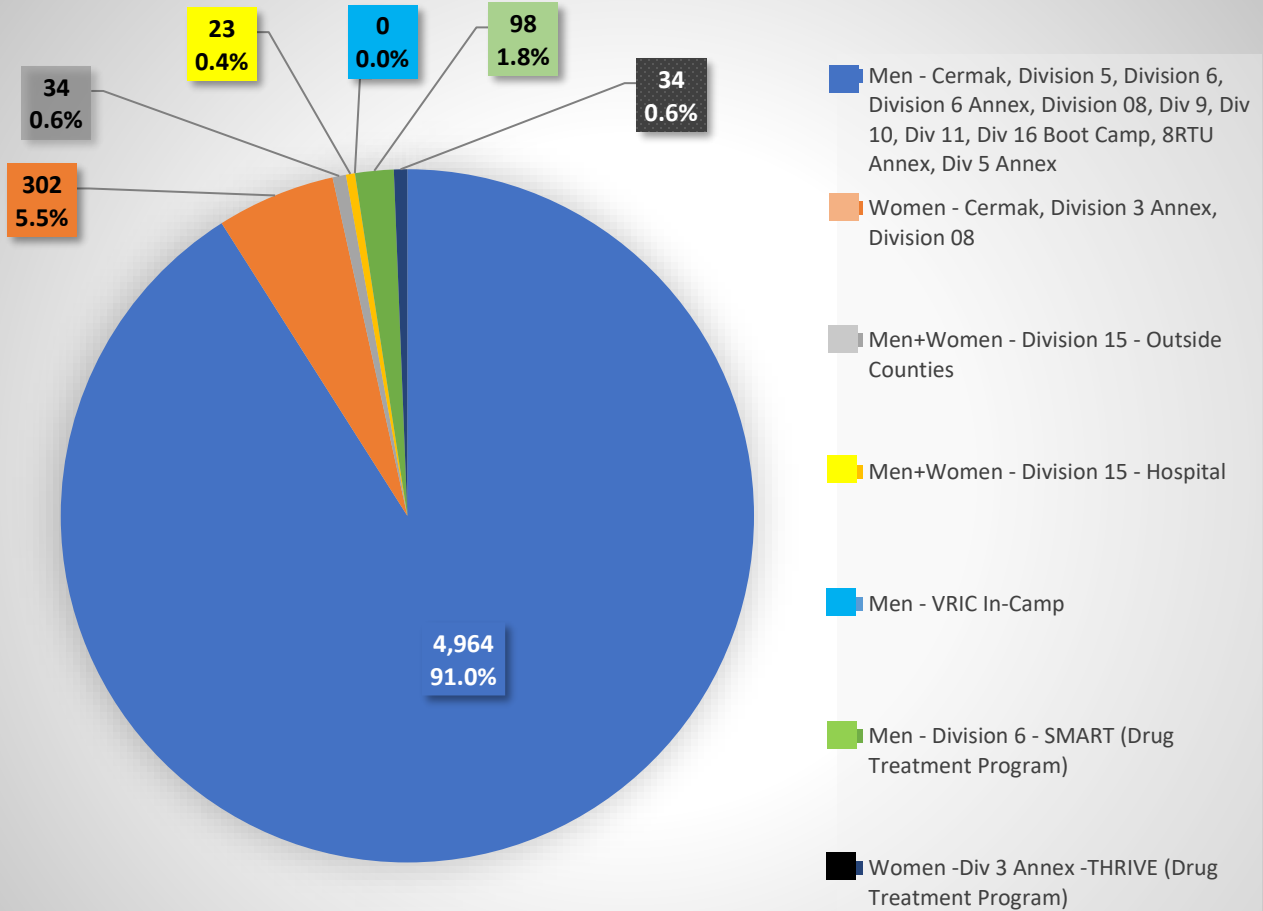

Sheriff's Daily Report

5/10/2023

Under the Custody of the Sheriff	
Total Male and Female	7,340
Jail Population	5,455
Community Corrections	1,885

Jail Population - Behind the Walls

Sheriff's Daily Report

5/10/2023

CCSO Population Demographics

In Confinement

Gender ID Distribution

Race Distribution

Age Distribution

Community Corrections

Gender ID Distribution

Race Distribution

Age Distribution