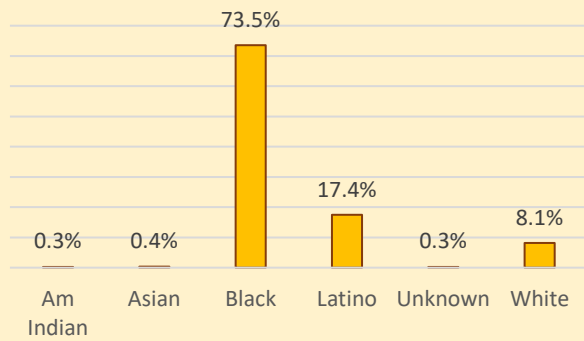

Sheriff's Daily Report

5/10/2023

Under the Custody of the Sheriff	
Total Male and Female	7,340
Jail Population	5,455
Community Corrections	1,885

Jail Population - Behind the Walls

Sheriff's Daily Report

5/10/2023

CCSO Population Demographics

In Confinement

Gender ID Distribution

Race Distribution

Age Distribution

Community Corrections

Gender ID Distribution

Race Distribution

Age Distribution