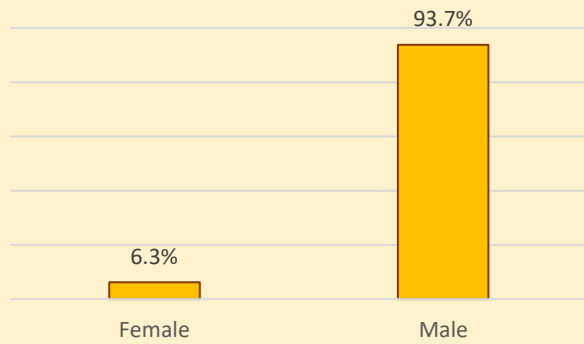

Sheriff's Daily Report

5/10/2023

Under the Custody of the Sheriff	
Total Male and Female	7,340
Jail Population	5,455
Community Corrections	1,885

Jail Population - Behind the Walls

Sheriff's Daily Report

5/10/2023

CCSO Population Demographics

In Confinement

Gender ID Distribution

Race Distribution

Age Distribution

Community Corrections

Gender ID Distribution

Race Distribution

Age Distribution