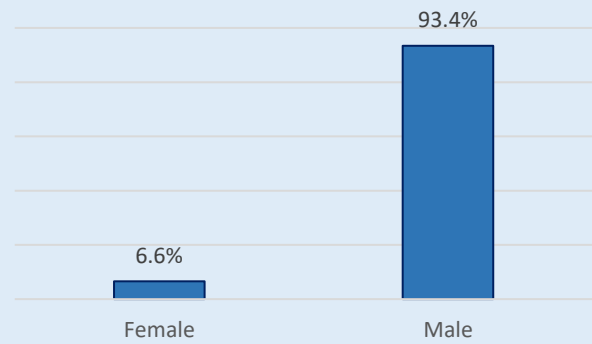

Sheriff's Daily Report

5/10/2023

Under the Custody of the Sheriff	
Total Male and Female	7,340
Jail Population	5,455
Community Corrections	1,885

Jail Population - Behind the Walls

Sheriff's Daily Report

5/10/2023

CCSO Population Demographics

In Confinement

Gender ID Distribution

Race Distribution

Age Distribution

Community Corrections

Gender ID Distribution

Race Distribution

Age Distribution