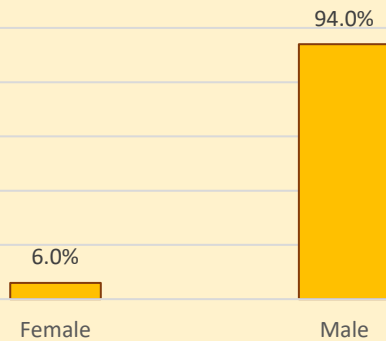

Sheriff's Daily Report

4/24/2023

Under the Custody of the Sheriff	
Total Male and Female	7,507
Jail Population	5,562
Community Corrections	1,945

Jail Population - Behind the Walls

Sheriff's Daily Report

4/24/2023

CCSO Population Demographics

In Confinement

Gender ID Distribution

Race Distribution

Age Distribution

Community Corrections

Gender ID Distribution

Race Distribution

Age Distribution