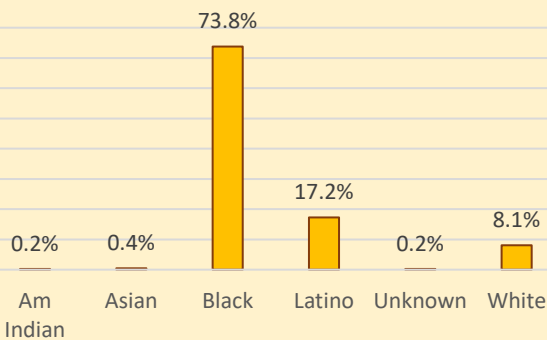

Sheriff's Daily Report

4/24/2023

Under the Custody of the Sheriff	
Total Male and Female	7,507
Jail Population	5,562
Community Corrections	1,945

Jail Population - Behind the Walls

Sheriff's Daily Report

4/24/2023

CCSO Population Demographics

In Confinement

Gender ID Distribution

Race Distribution

Age Distribution

Community Corrections

Gender ID Distribution

Race Distribution

Age Distribution