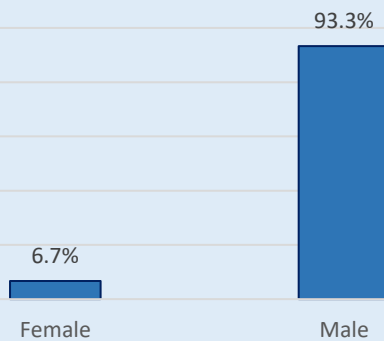

Sheriff's Daily Report

4/24/2023

Under the Custody of the Sheriff	
Total Male and Female	7,507
Jail Population	5,562
Community Corrections	1,945

Jail Population - Behind the Walls

Sheriff's Daily Report

4/24/2023

CCSO Population Demographics

In Confinement

Gender ID Distribution

Race Distribution

Age Distribution

Community Corrections

Gender ID Distribution

Race Distribution

Age Distribution