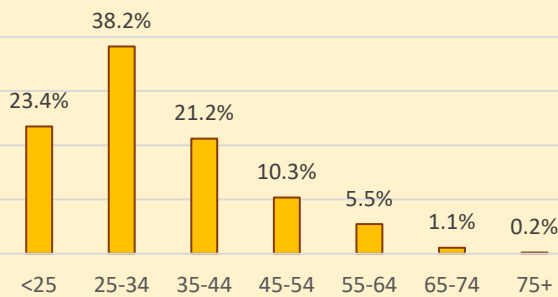

Sheriff's Daily Report

4/24/2023

Under the Custody of the Sheriff	
Total Male and Female	7,507
Jail Population	5,562
Community Corrections	1,945

Jail Population - Behind the Walls

Sheriff's Daily Report

4/24/2023

CCSO Population Demographics

In Confinement

Gender ID Distribution

Race Distribution

Age Distribution

Community Corrections

Gender ID Distribution

Race Distribution

Age Distribution