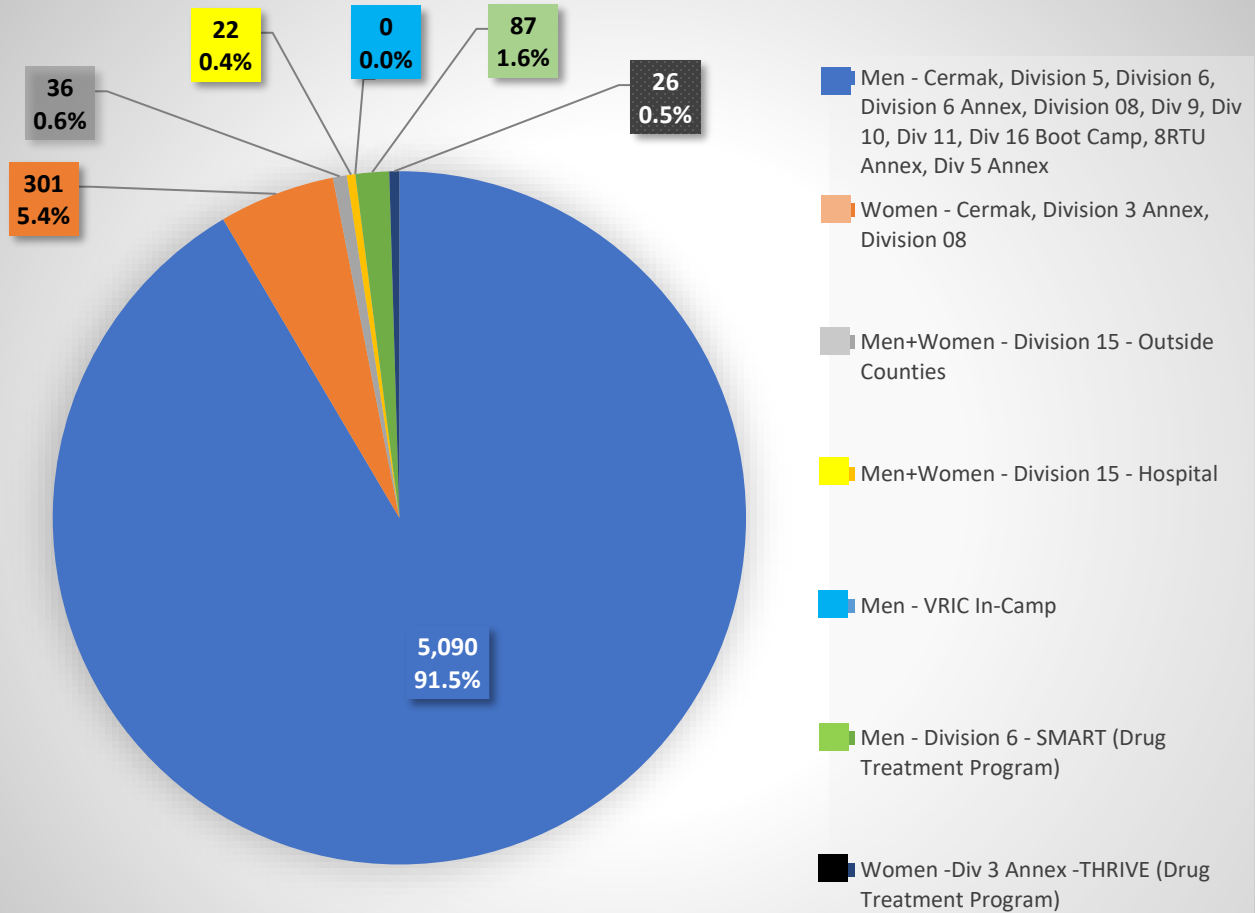

Sheriff's Daily Report

4/24/2023

Under the Custody of the Sheriff	
Total Male and Female	7,507
Jail Population	5,562
Community Corrections	1,945

Jail Population - Behind the Walls

Sheriff's Daily Report

4/24/2023

CCSO Population Demographics

In Confinement

Gender ID Distribution

Race Distribution

Age Distribution

Community Corrections

Gender ID Distribution

Race Distribution

Age Distribution