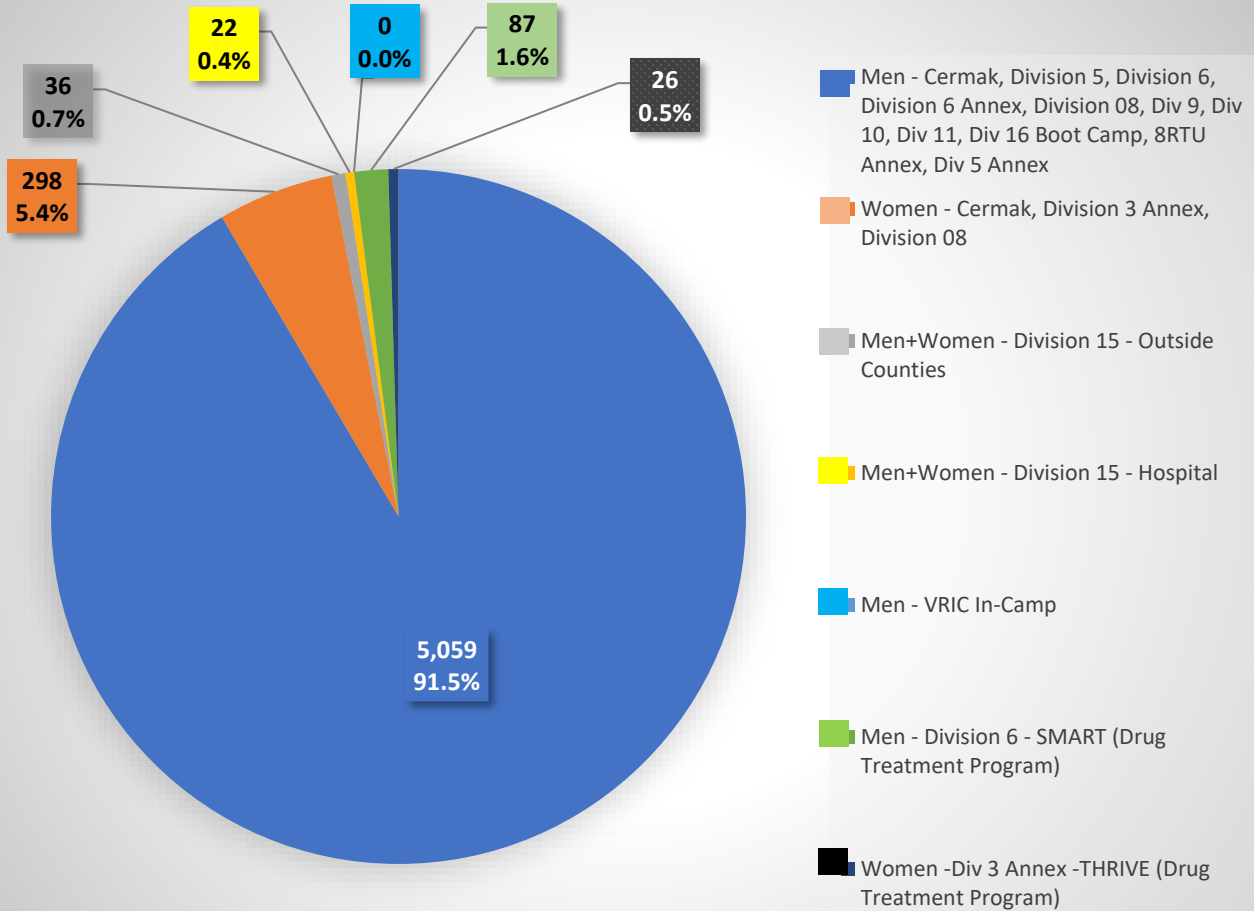

Sheriff's Daily Report

4/23/2023

Under the Custody of the Sheriff	
Total Male and Female	7,463
Jail Population	5,528
Community Corrections	1,935

Jail Population - Behind the Walls

Sheriff's Daily Report

4/23/2023

CCSO Population Demographics