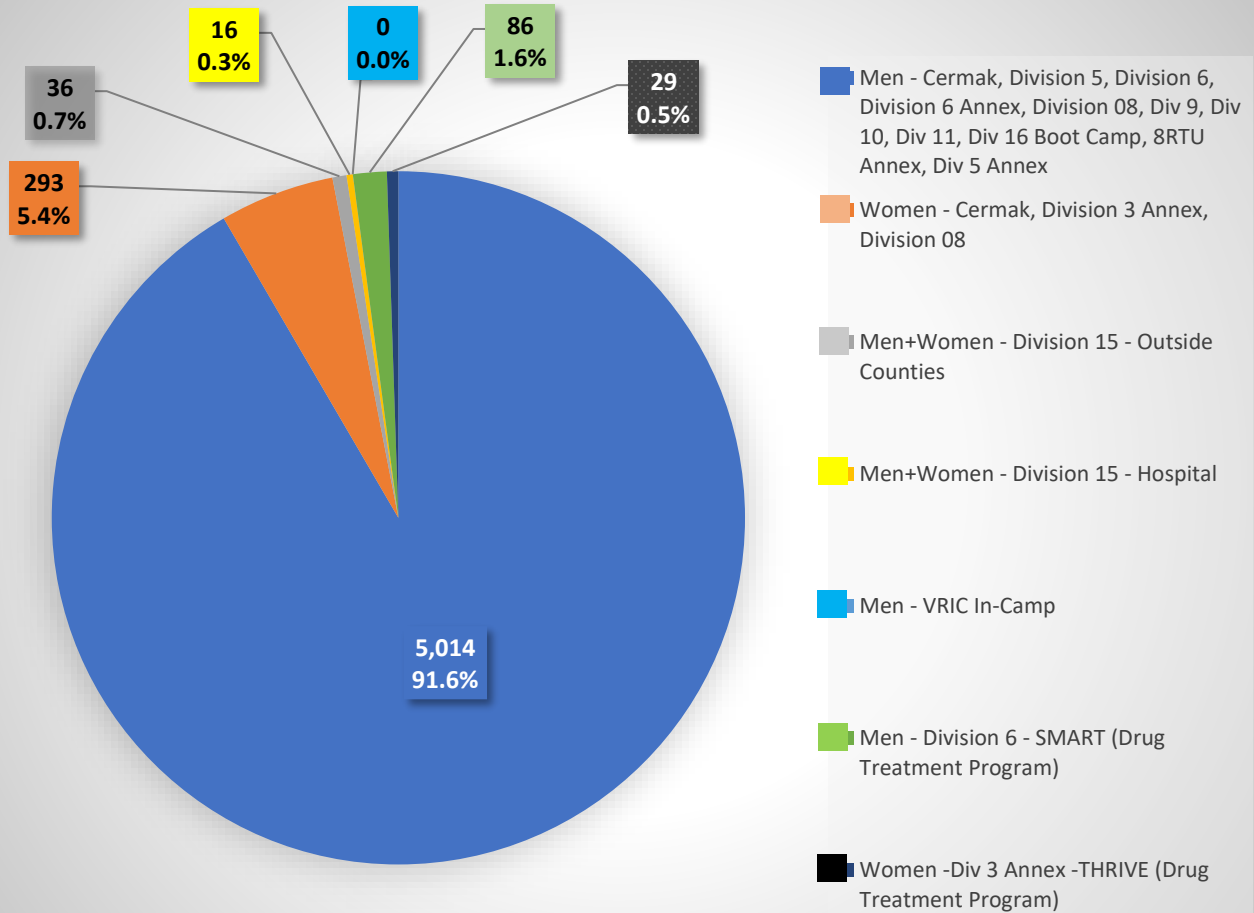

Sheriff's Daily Report

4/20/2023

Under the Custody of the Sheriff	
Total Male and Female	7,416
Jail Population	5,474
Community Corrections	1,942

Jail Population - Behind the Walls

Sheriff's Daily Report

4/20/2023

CCSO Population Demographics