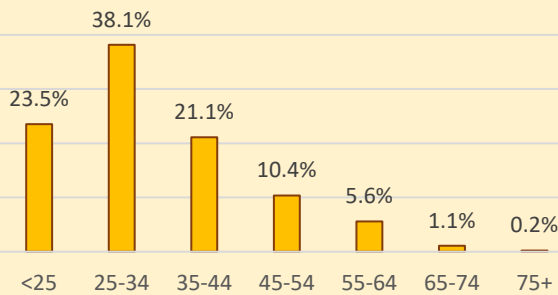

Sheriff's Daily Report

4/19/2023

Under the Custody of the Sheriff	
Total Male and Female	7,460
Jail Population	5,517
Community Corrections	1,943

Jail Population - Behind the Walls

Sheriff's Daily Report

4/19/2023

CCSO Population Demographics

In Confinement

Gender ID Distribution

Race Distribution

Age Distribution

Community Corrections

Gender ID Distribution

Race Distribution

Age Distribution