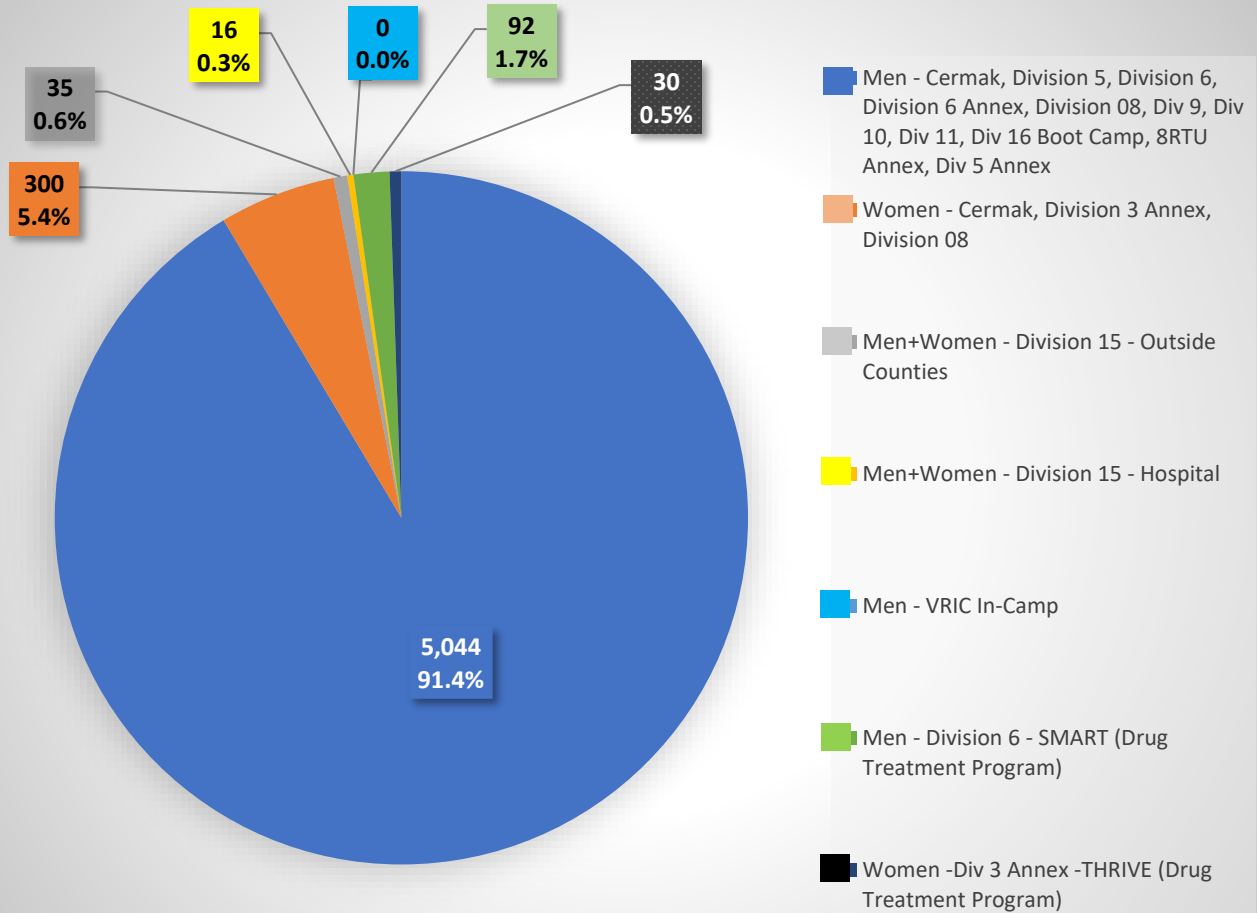

Sheriff's Daily Report

4/19/2023

Under the Custody of the Sheriff	
Total Male and Female	7,460
Jail Population	5,517
Community Corrections	1,943

Jail Population - Behind the Walls

Sheriff's Daily Report

4/19/2023

CCSO Population Demographics

In Confinement

Gender ID Distribution

Race Distribution

Age Distribution

Community Corrections

Gender ID Distribution

Race Distribution

Age Distribution