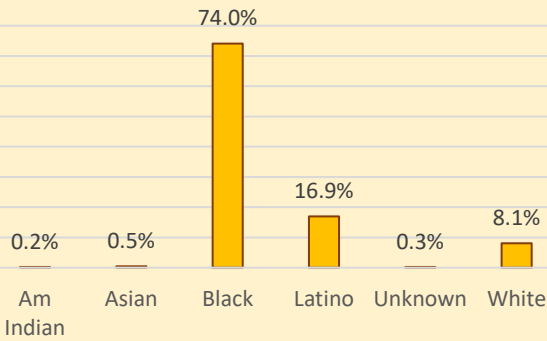

Sheriff's Daily Report

4/19/2023

Under the Custody of the Sheriff	
Total Male and Female	7,460
Jail Population	5,517
Community Corrections	1,943

Jail Population - Behind the Walls

Sheriff's Daily Report

4/19/2023

CCSO Population Demographics

In Confinement

Gender ID Distribution

Race Distribution

Age Distribution

Community Corrections

Gender ID Distribution

Race Distribution

Age Distribution