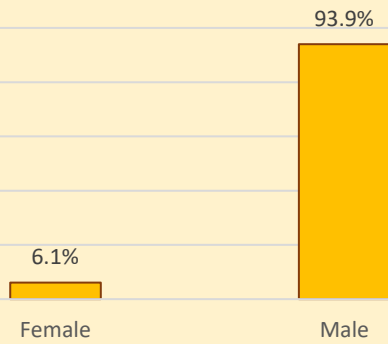

Sheriff's Daily Report

4/19/2023

Under the Custody of the Sheriff	
Total Male and Female	7,460
Jail Population	5,517
Community Corrections	1,943

Jail Population - Behind the Walls

Sheriff's Daily Report

4/19/2023

CCSO Population Demographics

In Confinement

Gender ID Distribution

Race Distribution

Age Distribution

Community Corrections

Gender ID Distribution

Race Distribution

Age Distribution