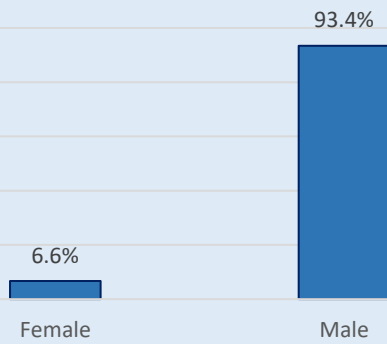

Sheriff's Daily Report

4/19/2023

Under the Custody of the Sheriff	
Total Male and Female	7,460
Jail Population	5,517
Community Corrections	1,943

Jail Population - Behind the Walls

Sheriff's Daily Report

4/19/2023

CCSO Population Demographics

In Confinement

Gender ID Distribution

Race Distribution

Age Distribution

Community Corrections

Gender ID Distribution

Race Distribution

Age Distribution