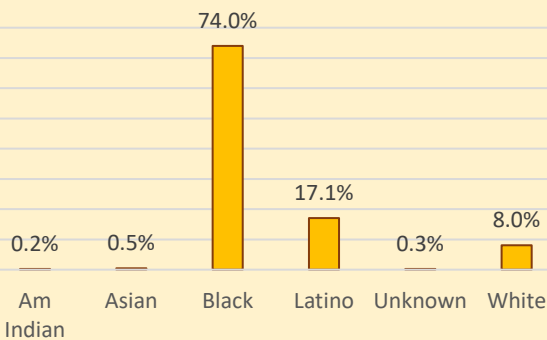

Sheriff's Daily Report

4/18/2023

Under the Custody of the Sheriff	
Total Male and Female	7,461
Jail Population	5,514
Community Corrections	1,947

Jail Population - Behind the Walls

Sheriff's Daily Report

4/18/2023

CCSO Population Demographics

In Confinement

Gender ID Distribution

Race Distribution

Age Distribution

Community Corrections

Gender ID Distribution

Race Distribution

Age Distribution