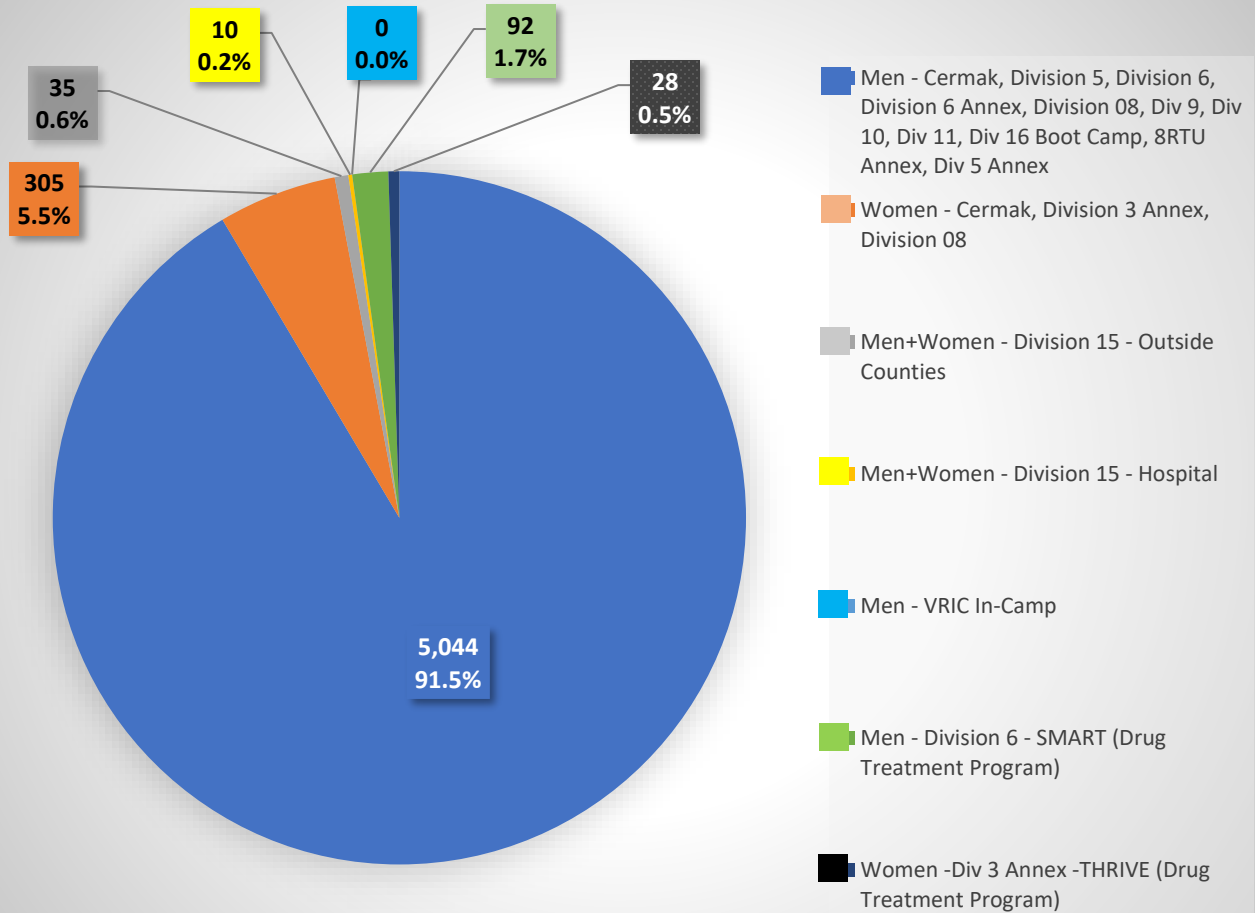

Sheriff's Daily Report

4/18/2023

Under the Custody of the Sheriff	
Total Male and Female	7,461
Jail Population	5,514
Community Corrections	1,947

Jail Population - Behind the Walls

Sheriff's Daily Report

4/18/2023

CCSO Population Demographics

In Confinement

Gender ID Distribution

Race Distribution

Age Distribution

Community Corrections

Gender ID Distribution

Race Distribution

Age Distribution