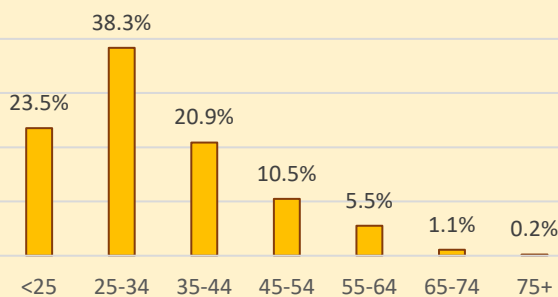

Sheriff's Daily Report

4/18/2023

Under the Custody of the Sheriff	
Total Male and Female	7,461
Jail Population	5,514
Community Corrections	1,947

Jail Population - Behind the Walls

Sheriff's Daily Report

4/18/2023

CCSO Population Demographics

In Confinement

Gender ID Distribution

Race Distribution

Age Distribution

Community Corrections

Gender ID Distribution

Race Distribution

Age Distribution