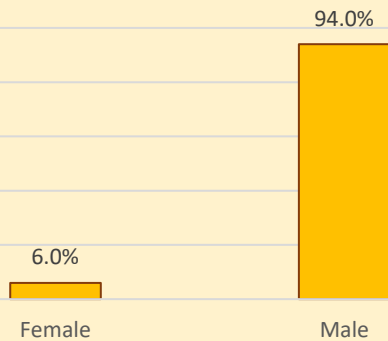

Sheriff's Daily Report

4/18/2023

Under the Custody of the Sheriff	
Total Male and Female	7,461
Jail Population	5,514
Community Corrections	1,947

Jail Population - Behind the Walls

Sheriff's Daily Report

4/18/2023

CCSO Population Demographics

In Confinement

Gender ID Distribution

Race Distribution

Age Distribution

Community Corrections

Gender ID Distribution

Race Distribution

Age Distribution