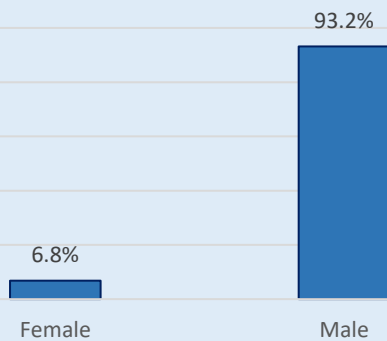

Sheriff's Daily Report

4/18/2023

Under the Custody of the Sheriff	
Total Male and Female	7,461
Jail Population	5,514
Community Corrections	1,947

Jail Population - Behind the Walls

Sheriff's Daily Report

4/18/2023

CCSO Population Demographics

In Confinement

Gender ID Distribution

Race Distribution

Age Distribution

Community Corrections

Gender ID Distribution

Race Distribution

Age Distribution