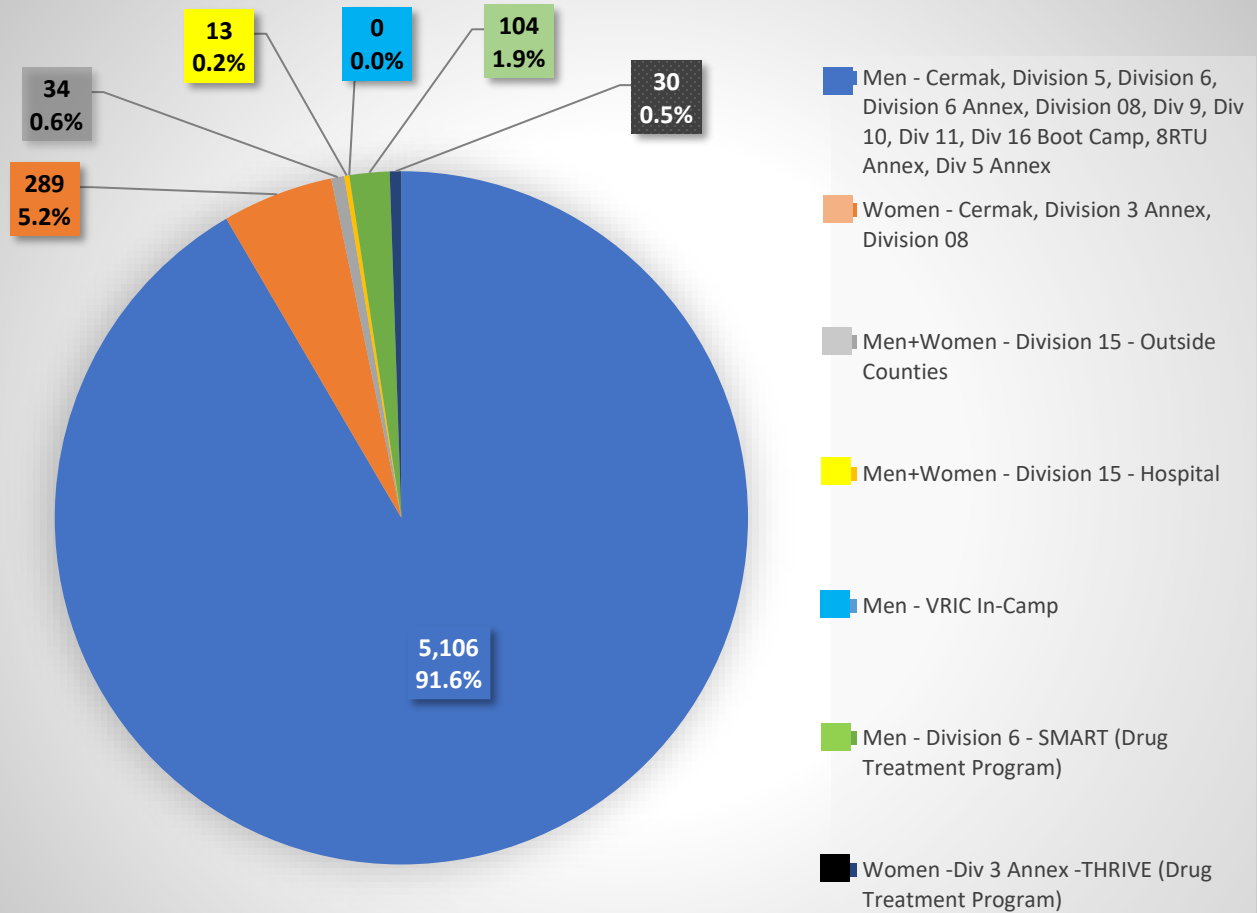

# Sheriff's Daily Report

4/4/2023

Under the Custody of the Sheriff	
Total Male and Female	7,485
Jail Population	5,576
Community Corrections	1,909

## Jail Population - Behind the Walls

### In Confinement

Gender ID Distribution

Race Distribution

Age Distribution