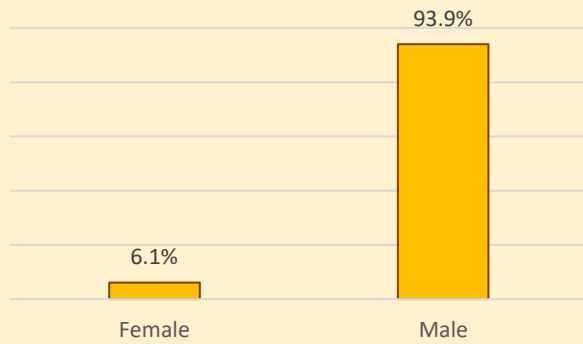

CCSO Population Demographics

In Confinement

Gender ID Distribution