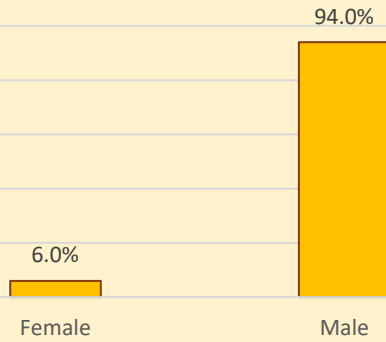

Sheriff's Daily Report

3/24/2023

Under the Custody of the Sheriff	
Total Male and Female	7,443
Jail Population	5,529
Community Corrections	1,914

Jail Population - Behind the Walls

Sheriff's Daily Report

3/24/2023

CCSO Population Demographics

In Confinement

Gender ID Distribution

Race Distribution

Age Distribution

Community Corrections

Gender ID Distribution

Race Distribution

Age Distribution