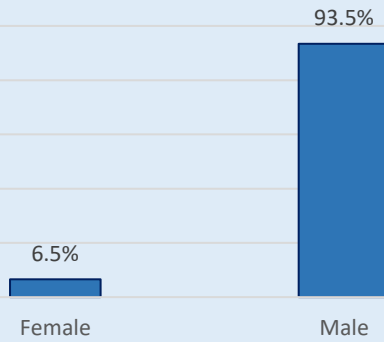

Sheriff's Daily Report

3/24/2023

Under the Custody of the Sheriff	
Total Male and Female	7,443
Jail Population	5,529
Community Corrections	1,914

Jail Population - Behind the Walls

Sheriff's Daily Report

3/24/2023

CCSO Population Demographics

In Confinement

Gender ID Distribution

Race Distribution

Age Distribution

Community Corrections

Gender ID Distribution

Race Distribution

Age Distribution