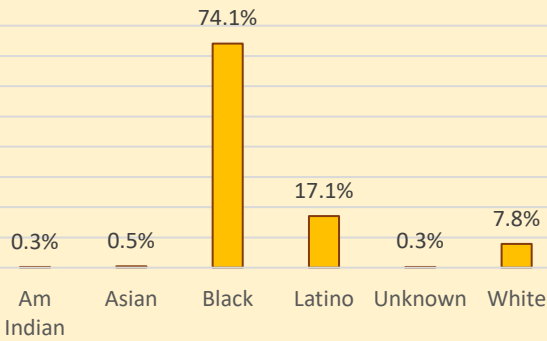

Sheriff's Daily Report

3/24/2023

Under the Custody of the Sheriff	
Total Male and Female	7,443
Jail Population	5,529
Community Corrections	1,914

Jail Population - Behind the Walls

Sheriff's Daily Report

3/24/2023

CCSO Population Demographics

In Confinement

Gender ID Distribution

Race Distribution

Age Distribution

Community Corrections

Gender ID Distribution

Race Distribution

Age Distribution