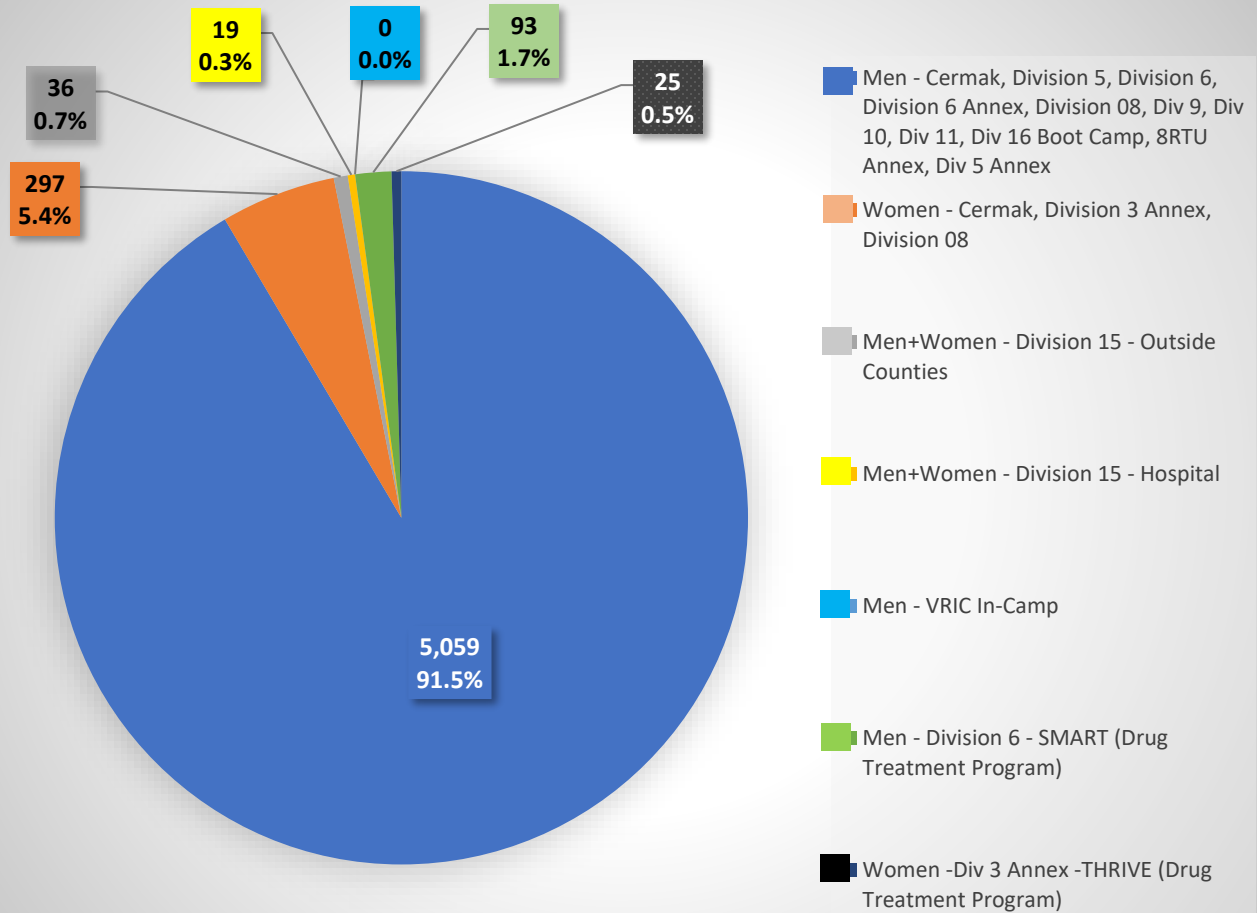

Sheriff's Daily Report

3/24/2023

Under the Custody of the Sheriff	
Total Male and Female	7,443
Jail Population	5,529
Community Corrections	1,914

Jail Population - Behind the Walls

Sheriff's Daily Report

3/24/2023

CCSO Population Demographics

In Confinement

Gender ID Distribution

Race Distribution

Age Distribution

Community Corrections

Gender ID Distribution

Race Distribution

Age Distribution