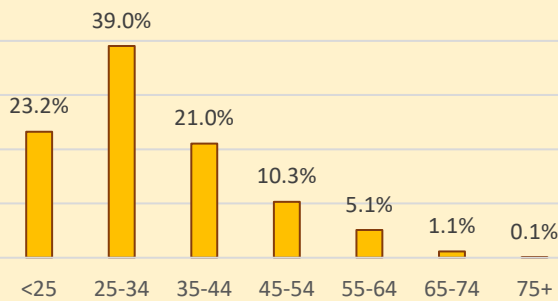

Sheriff's Daily Report

3/24/2023

Under the Custody of the Sheriff	
Total Male and Female	7,443
Jail Population	5,529
Community Corrections	1,914

Jail Population - Behind the Walls

Sheriff's Daily Report

3/24/2023

CCSO Population Demographics

In Confinement

Gender ID Distribution

Race Distribution

Age Distribution

Community Corrections

Gender ID Distribution

Race Distribution

Age Distribution