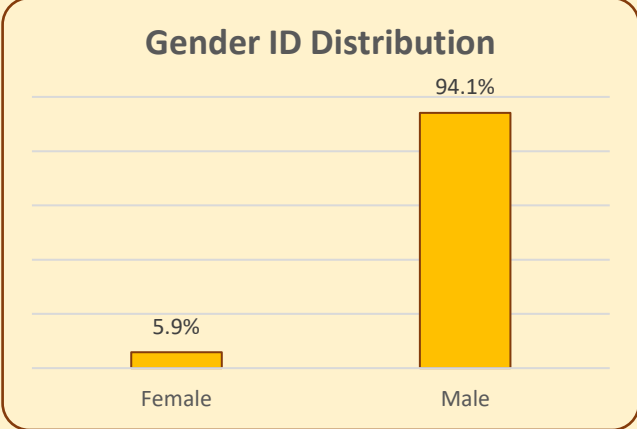

CCSO Population Demographics

In Confinement