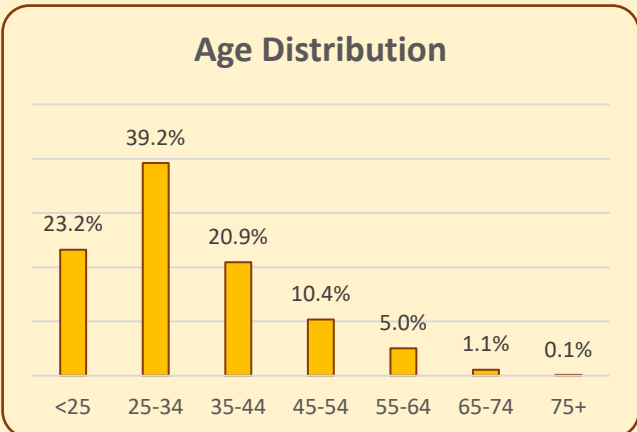

CCSO Population Demographics

In Confinement