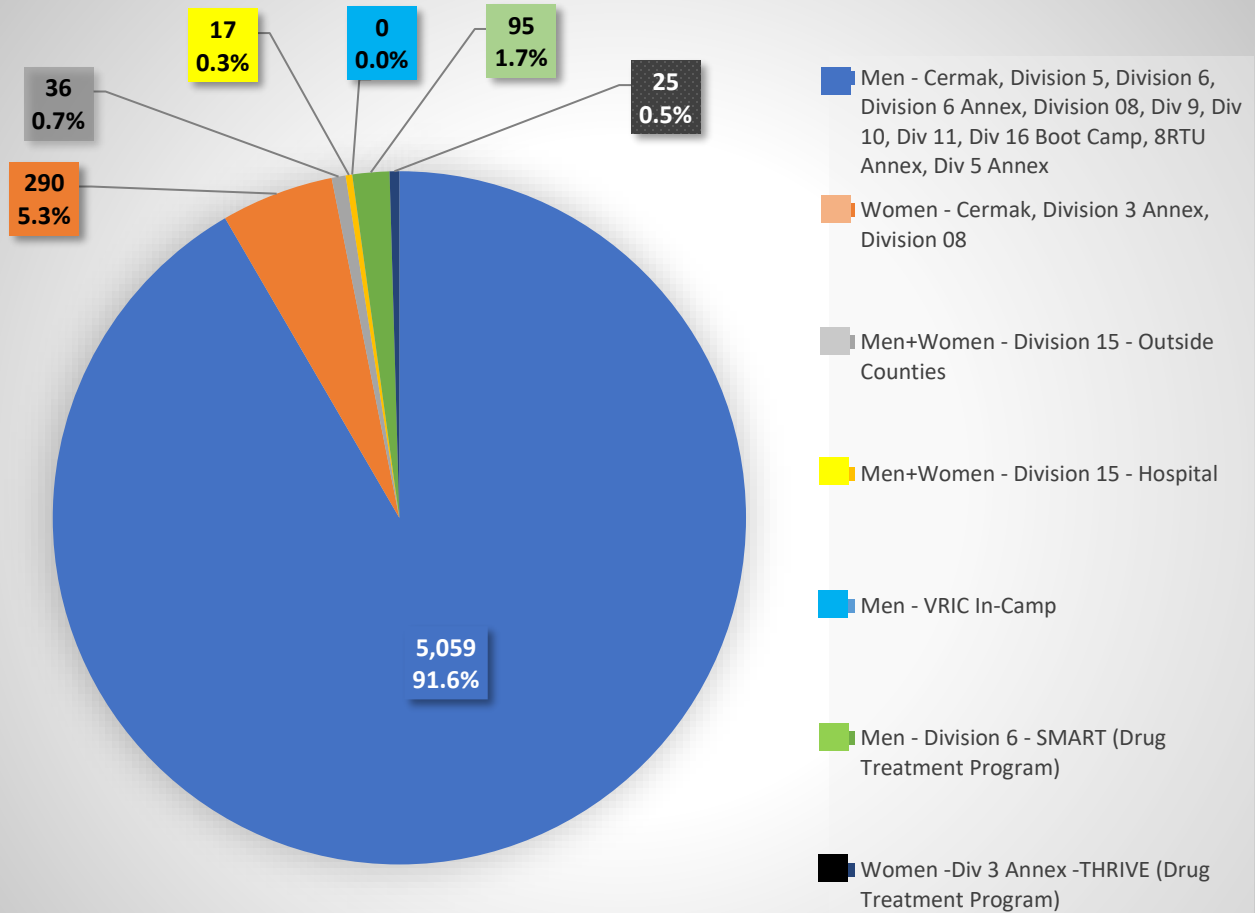

# Sheriff's Daily Report

3/23/2023

Under the Custody of the Sheriff	
Total Male and Female	7,437
Jail Population	5,522
Community Corrections	1,915

## Jail Population - Behind the Walls