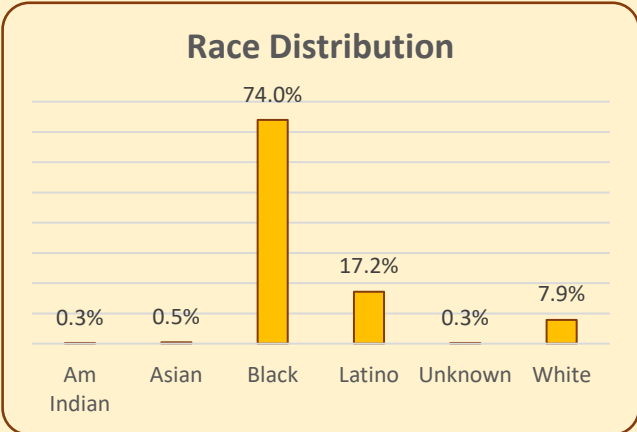

CCSO Population Demographics

In Confinement