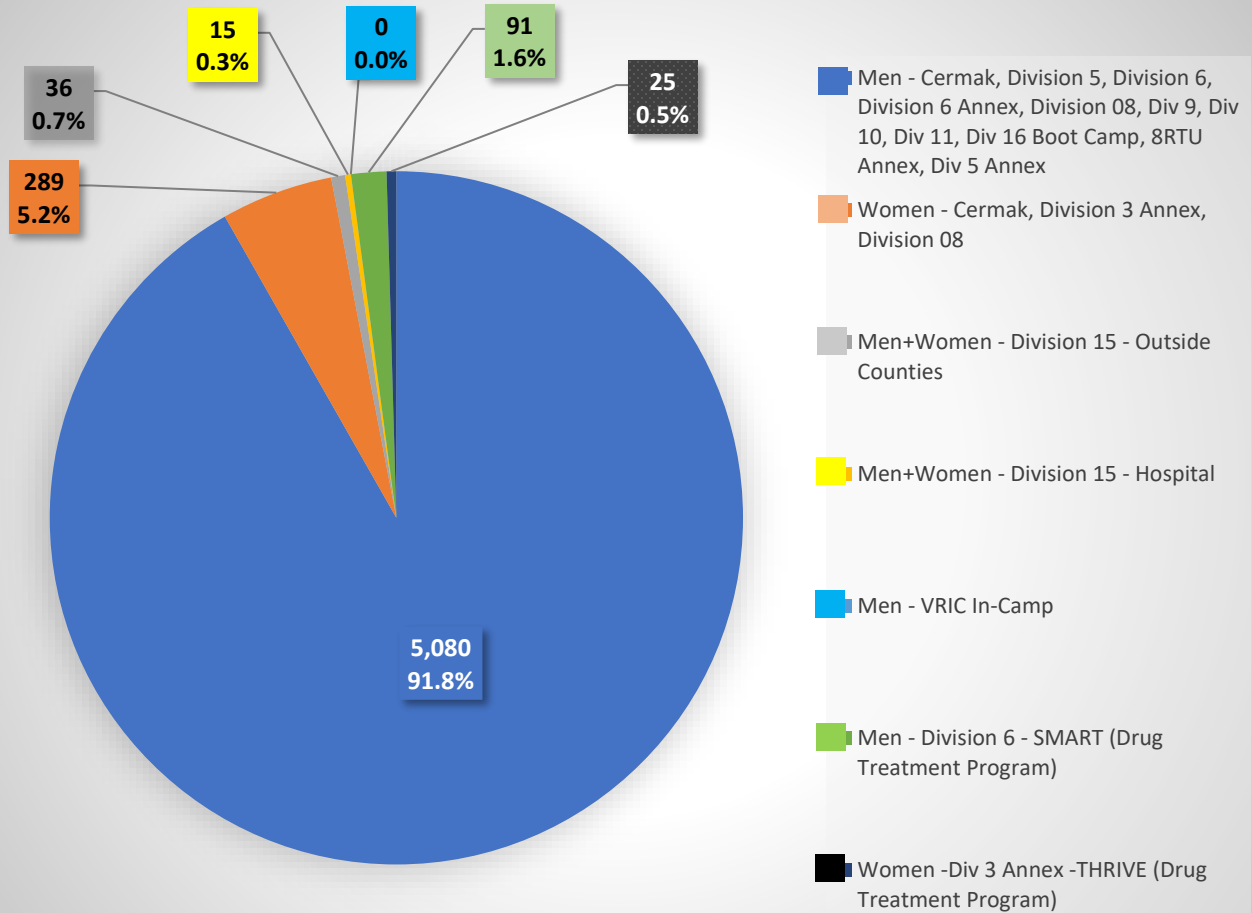

Sheriff's Daily Report

3/21/2023

Under the Custody of the Sheriff	
Total Male and Female	7,468
Jail Population	5,536
Community Corrections	1,932

Jail Population - Behind the Walls

Sheriff's Daily Report

3/21/2023

CCSO Population Demographics