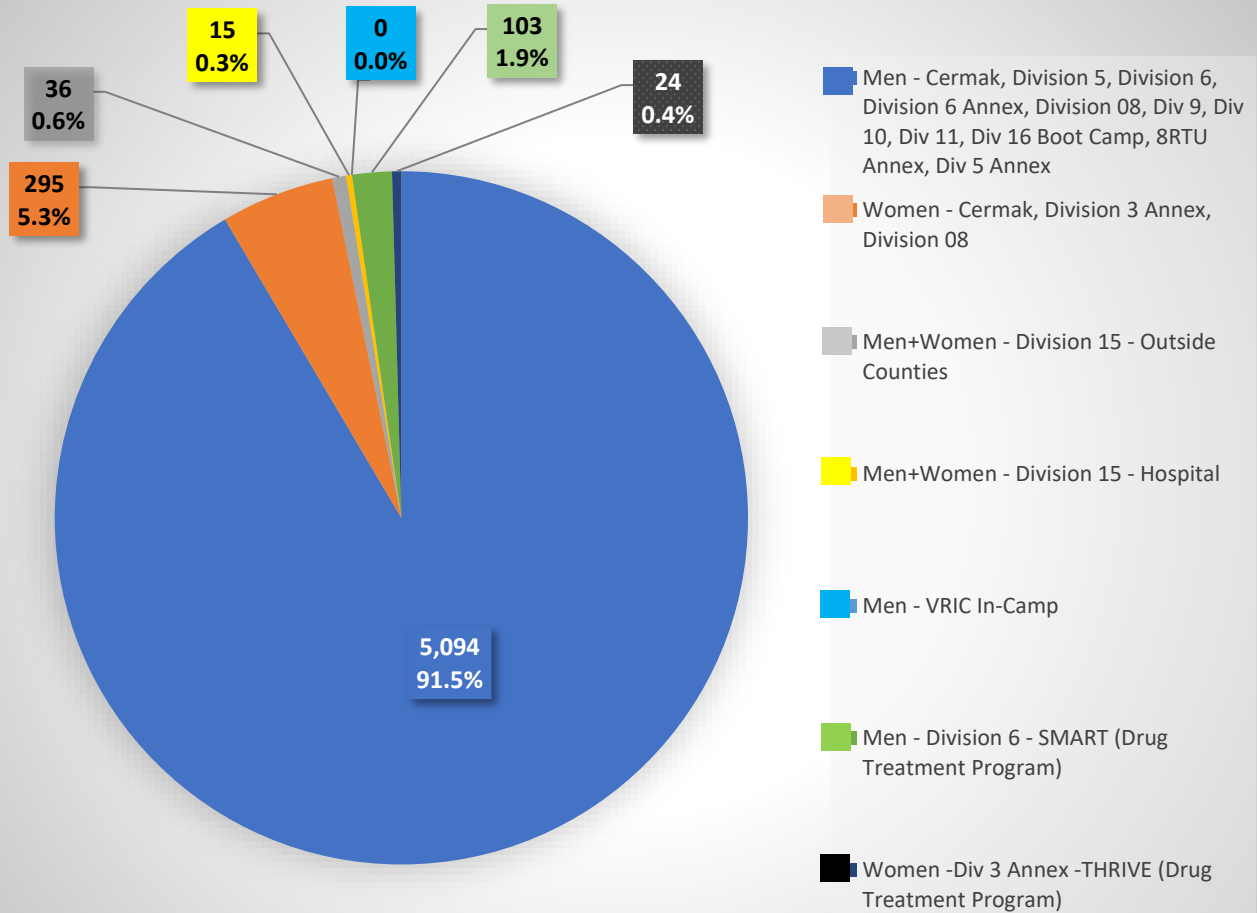

# Sheriff's Daily Report

3/20/2023

Under the Custody of the Sheriff	
Total Male and Female	7,505
Jail Population	5,567
Community Corrections	1,938

## Jail Population - Behind the Walls

## CCSO Population Demographics