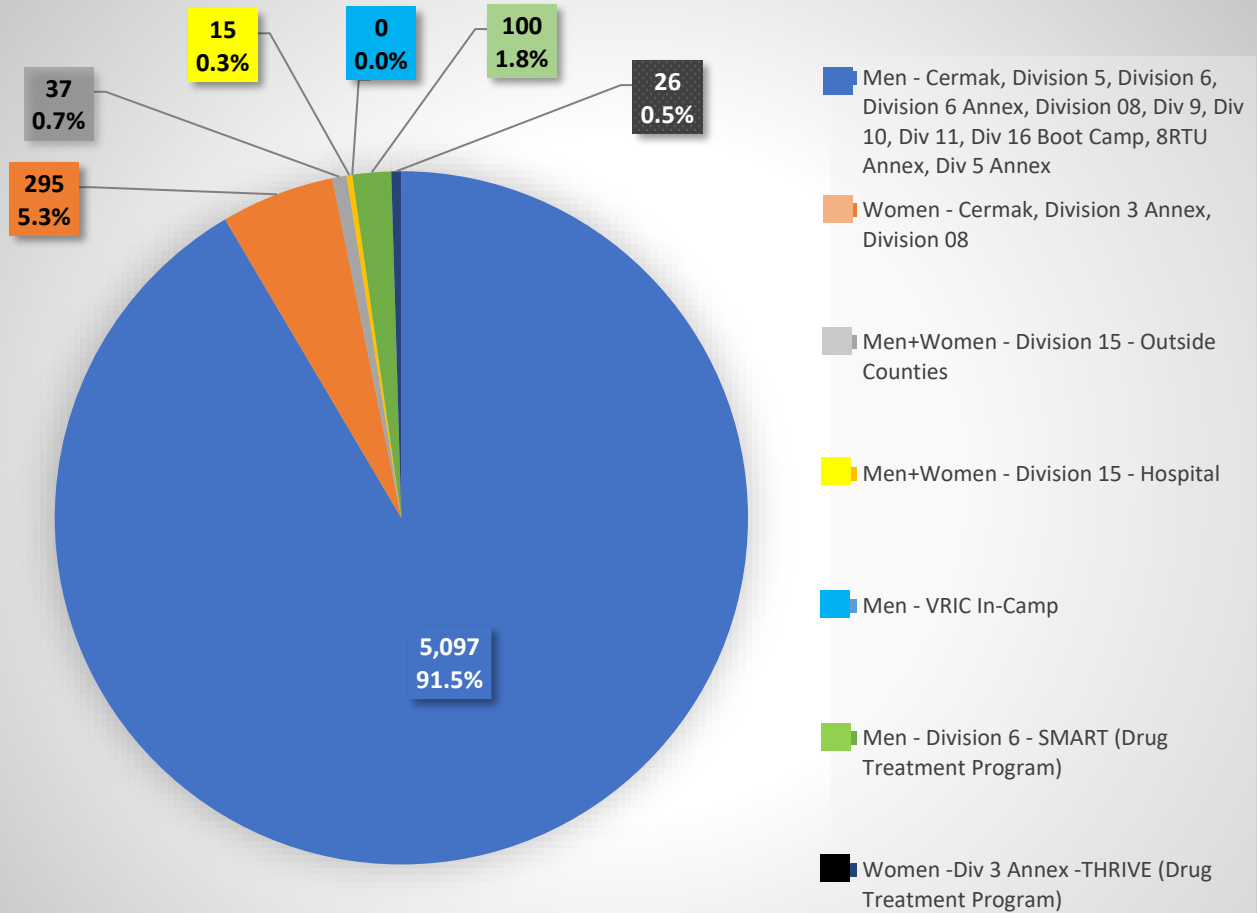

# Sheriff's Daily Report

3/8/2023

Under the Custody of the Sheriff	
Total Male and Female	7,485
Jail Population	5,570
Community Corrections	1,915

## Jail Population - Behind the Walls

### In Confinement

Gender ID Distribution

Race Distribution

Age Distribution