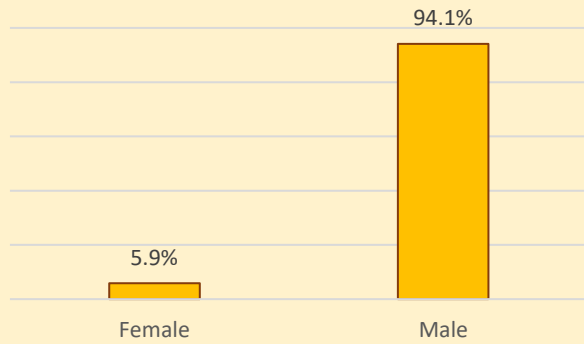

CCSO Population Demographics

In Confinement

Gender ID Distribution