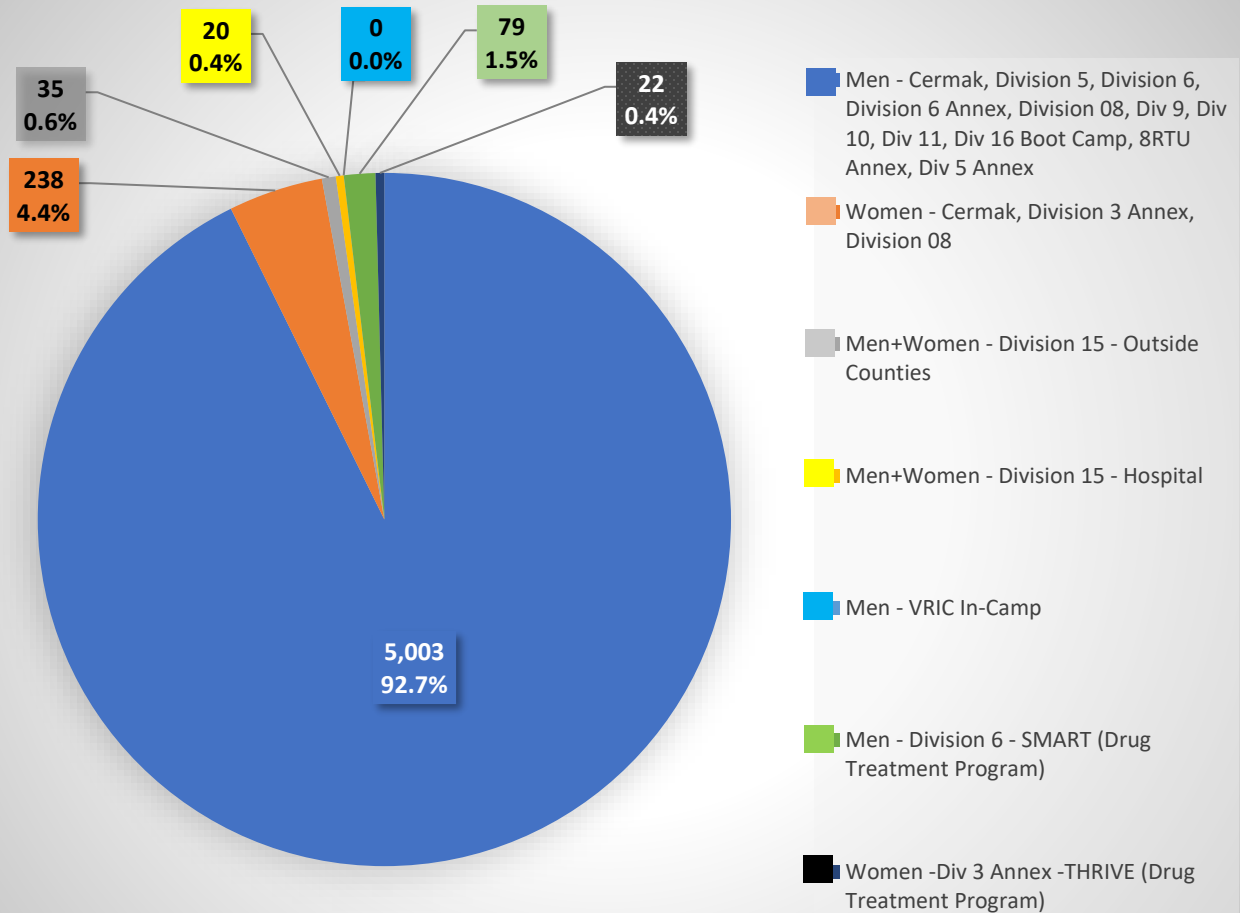

Sheriff's Daily Report

1/10/2023

Under the Custody of the Sheriff	
Total Male and Female	7,371
Jail Population	5,397
Community Corrections	1,974

Jail Population - Behind the Walls

Sheriff's Daily Report

1/10/2023

CCSO Population Demographics