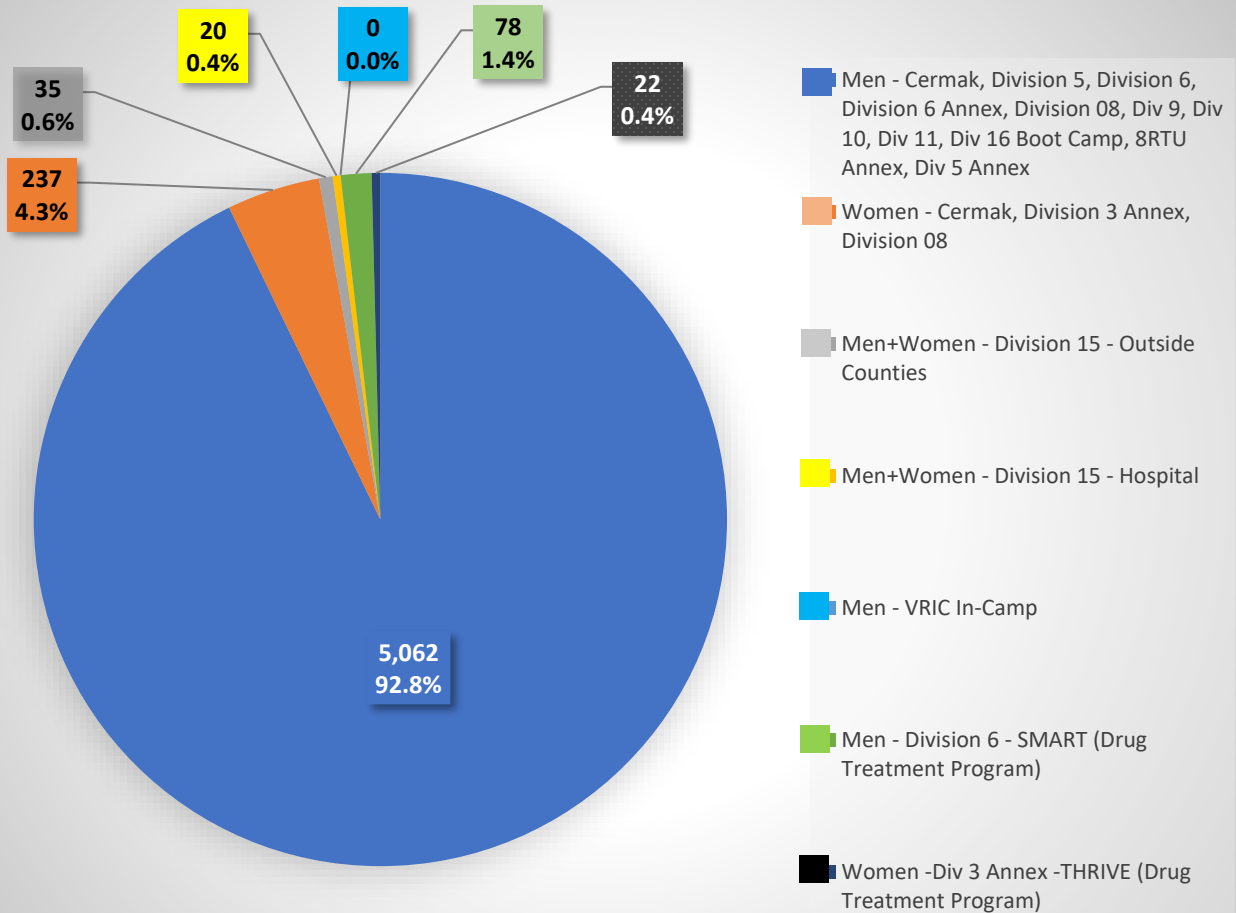

Sheriff's Daily Report

1/9/2023

Under the Custody of the Sheriff	
Total Male and Female	7,434
Jail Population	5,454
Community Corrections	1,980

Jail Population - Behind the Walls

Sheriff's Daily Report

1/9/2023

CCSO Population Demographics