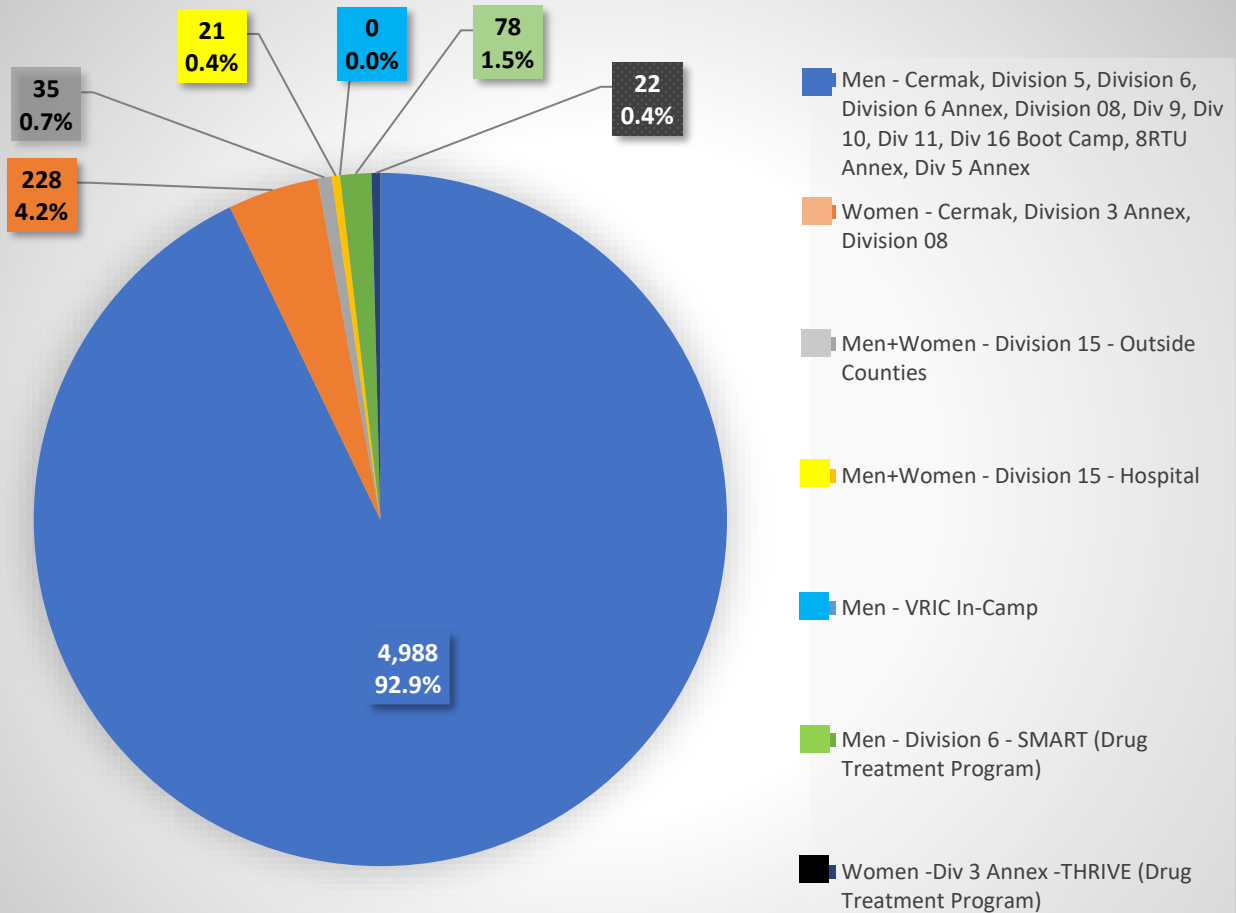

Sheriff's Daily Report

1/7/2023

Under the Custody of the Sheriff	
Total Male and Female	7,347
Jail Population	5,372
Community Corrections	1,975

Jail Population - Behind the Walls

Sheriff's Daily Report

1/7/2023

CCSO Population Demographics