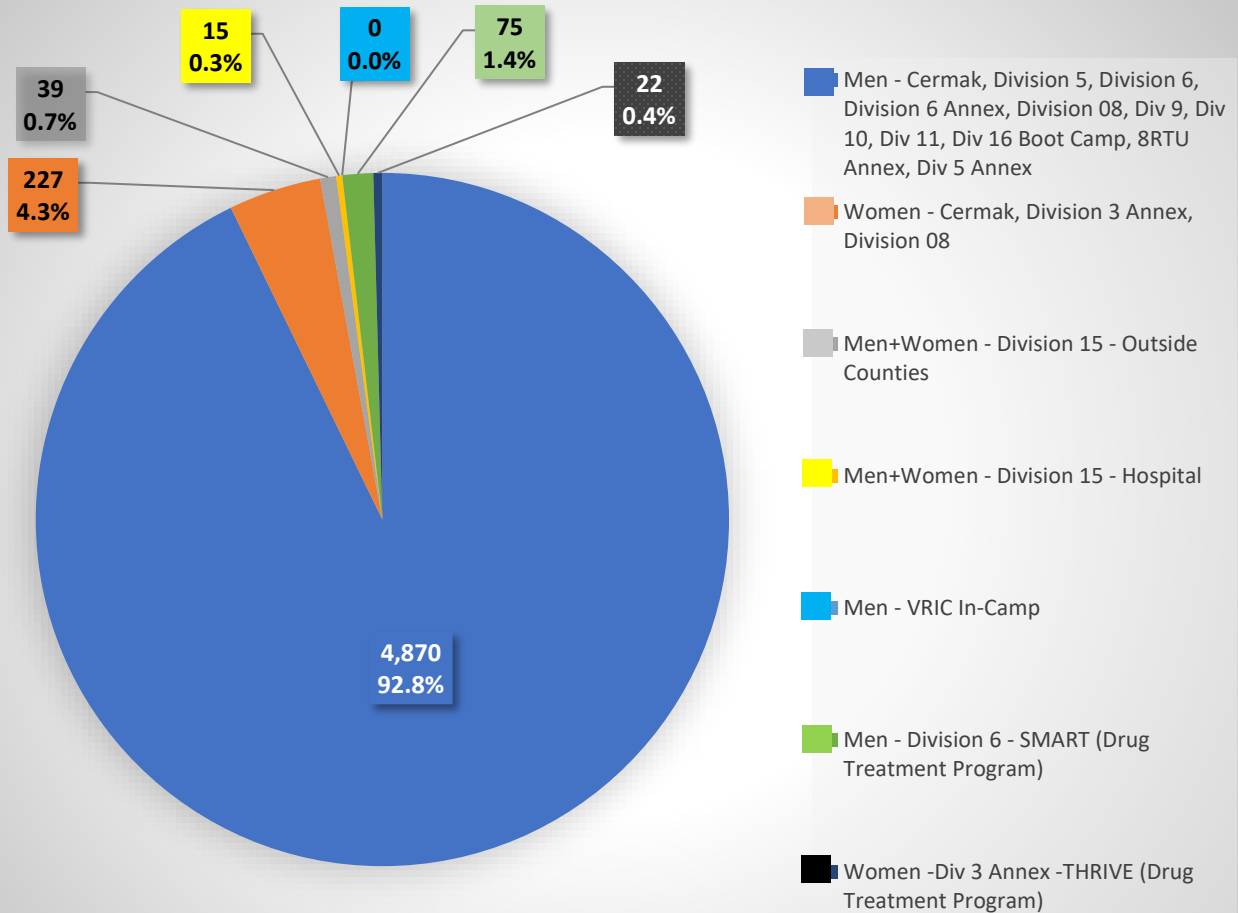

Sheriff's Daily Report

12/30/2022

| Under the Custody of the Sheriff | |
|----------------------------------|--------------|
| Total Male and Female | 7,225 |
| Jail Population | 5,248 |
| Community Corrections | 1,977 |

Jail Population - Behind the Walls

Sheriff's Daily Report

12/30/2022

CCSO Population Demographics