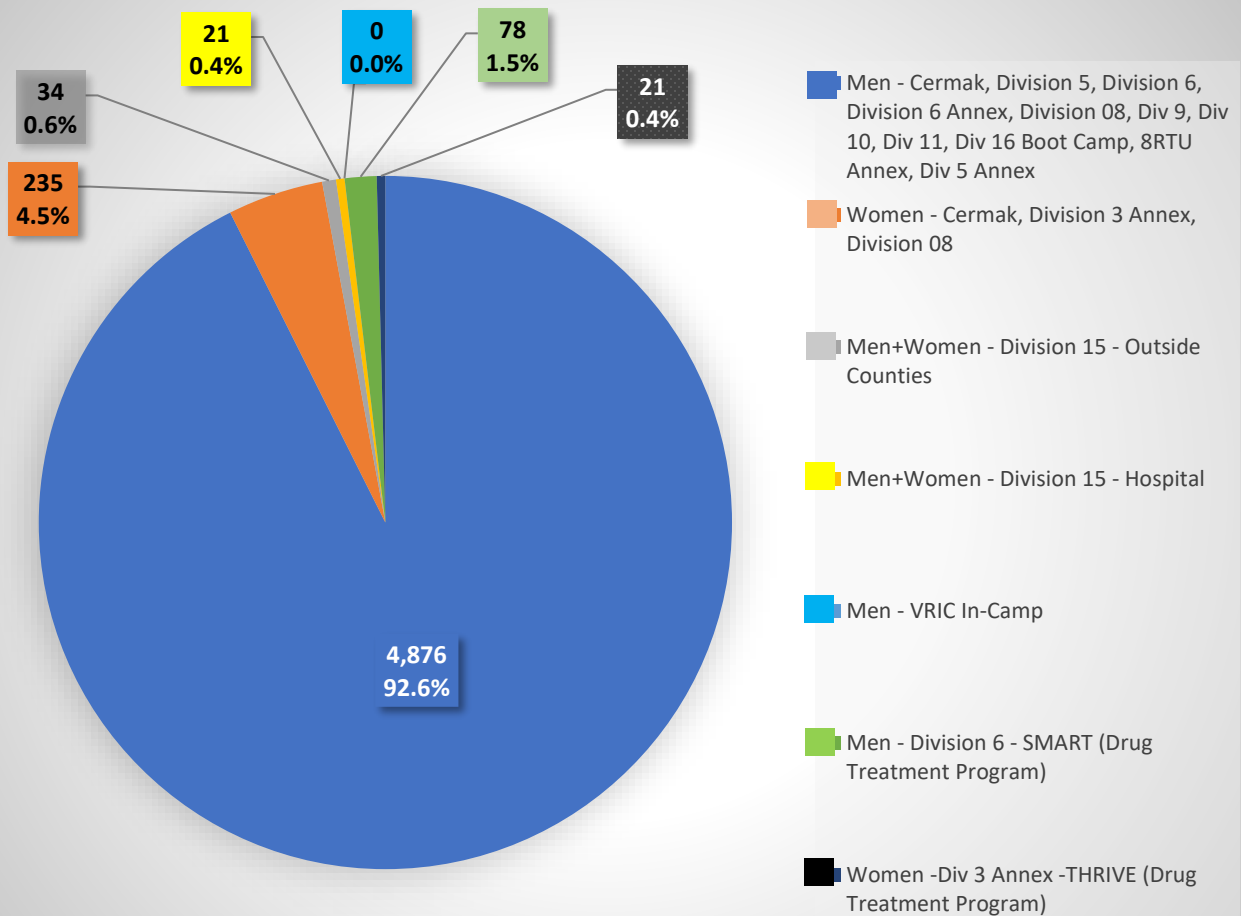

# Sheriff's Daily Report

12/27/2022

Under the Custody of the Sheriff	
Total Male and Female	7,254
Jail Population	5,265
Community Corrections	1,989

## Jail Population - Behind the Walls

# Sheriff's Daily Report

12/27/2022