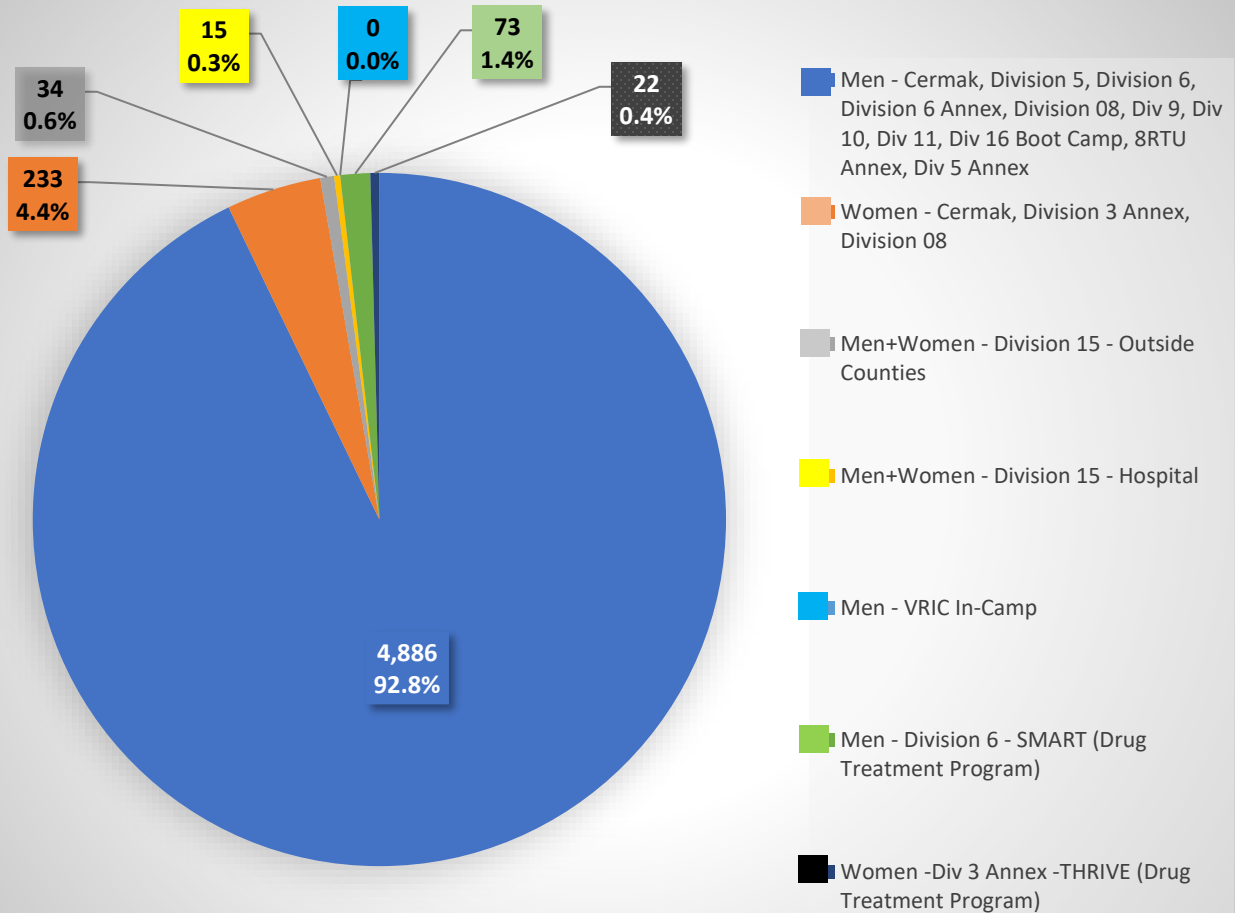

Sheriff's Daily Report

12/25/2022

Under the Custody of the Sheriff	
Total Male and Female	7,237
Jail Population	5,263
Community Corrections	1,974

Jail Population - Behind the Walls

Sheriff's Daily Report

12/25/2022

CCSO Population Demographics