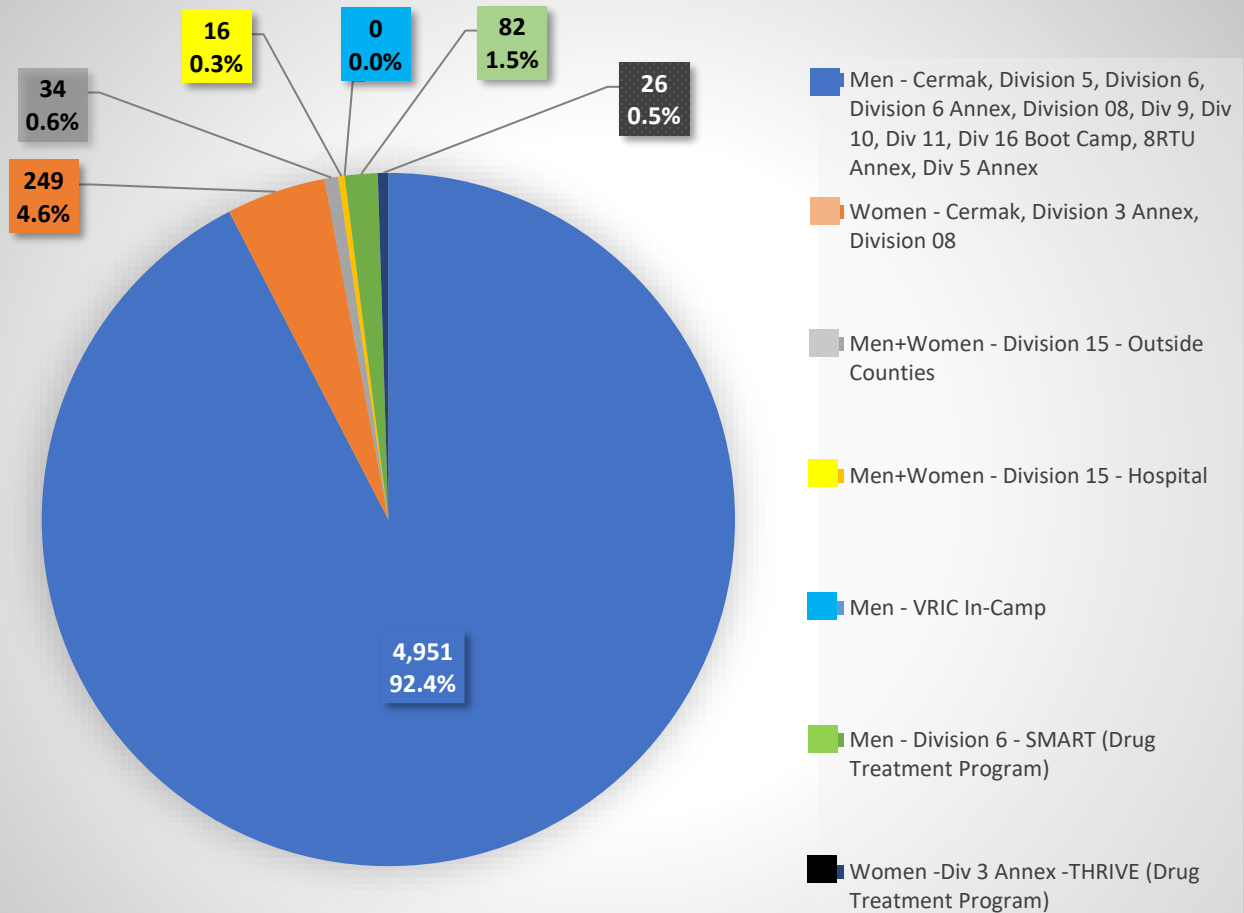

Sheriff's Daily Report

12/18/2022

Under the Custody of the Sheriff	
Total Male and Female	7,313
Jail Population	5,358
Community Corrections	1,955

Jail Population - Behind the Walls

Sheriff's Daily Report

12/18/2022

CCSO Population Demographics