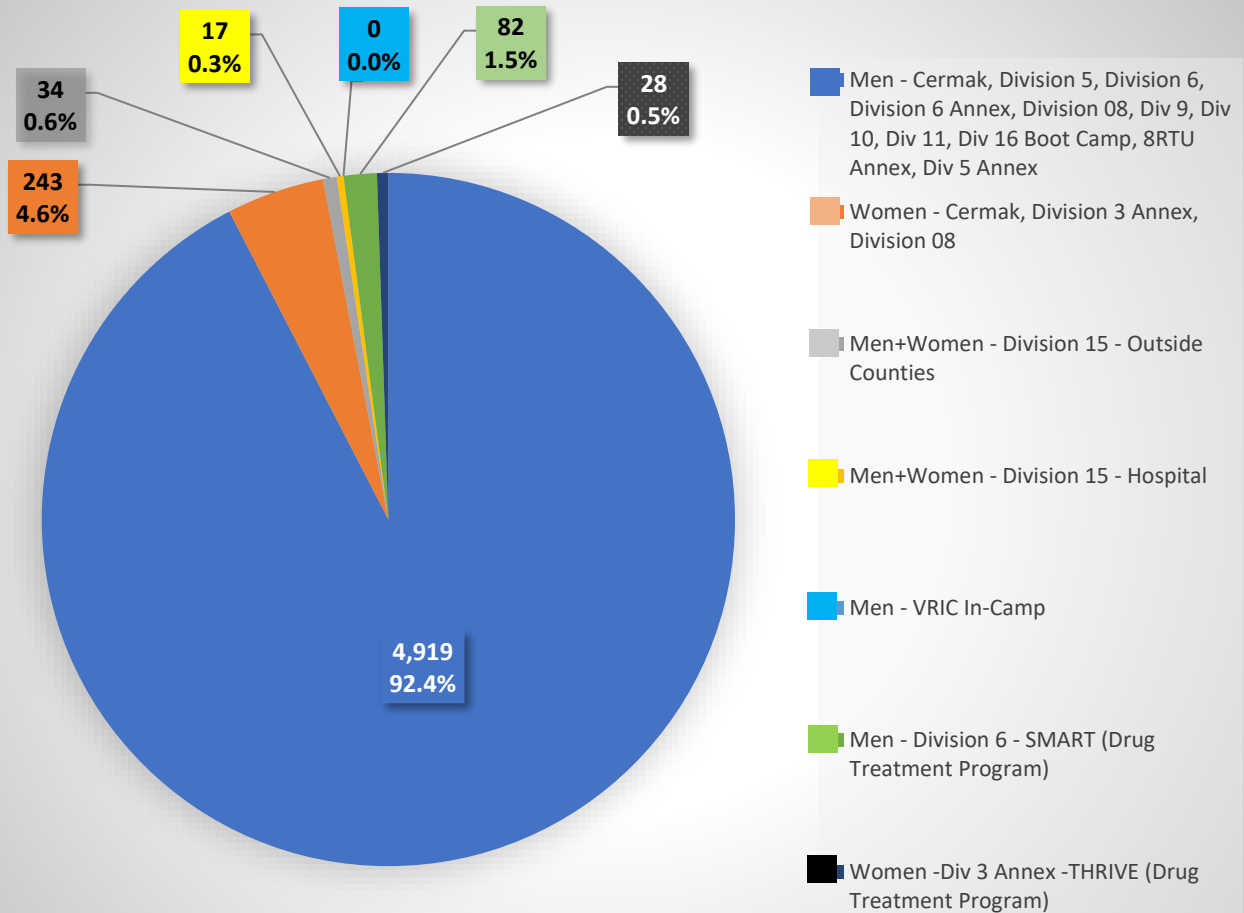

# Sheriff's Daily Report

## 12/16/2022

Under the Custody of the Sheriff	
Total Male and Female	7,271
Jail Population	5,323
Community Corrections	1,948

### Jail Population - Behind the Walls

# Sheriff's Daily Report

12/16/2022