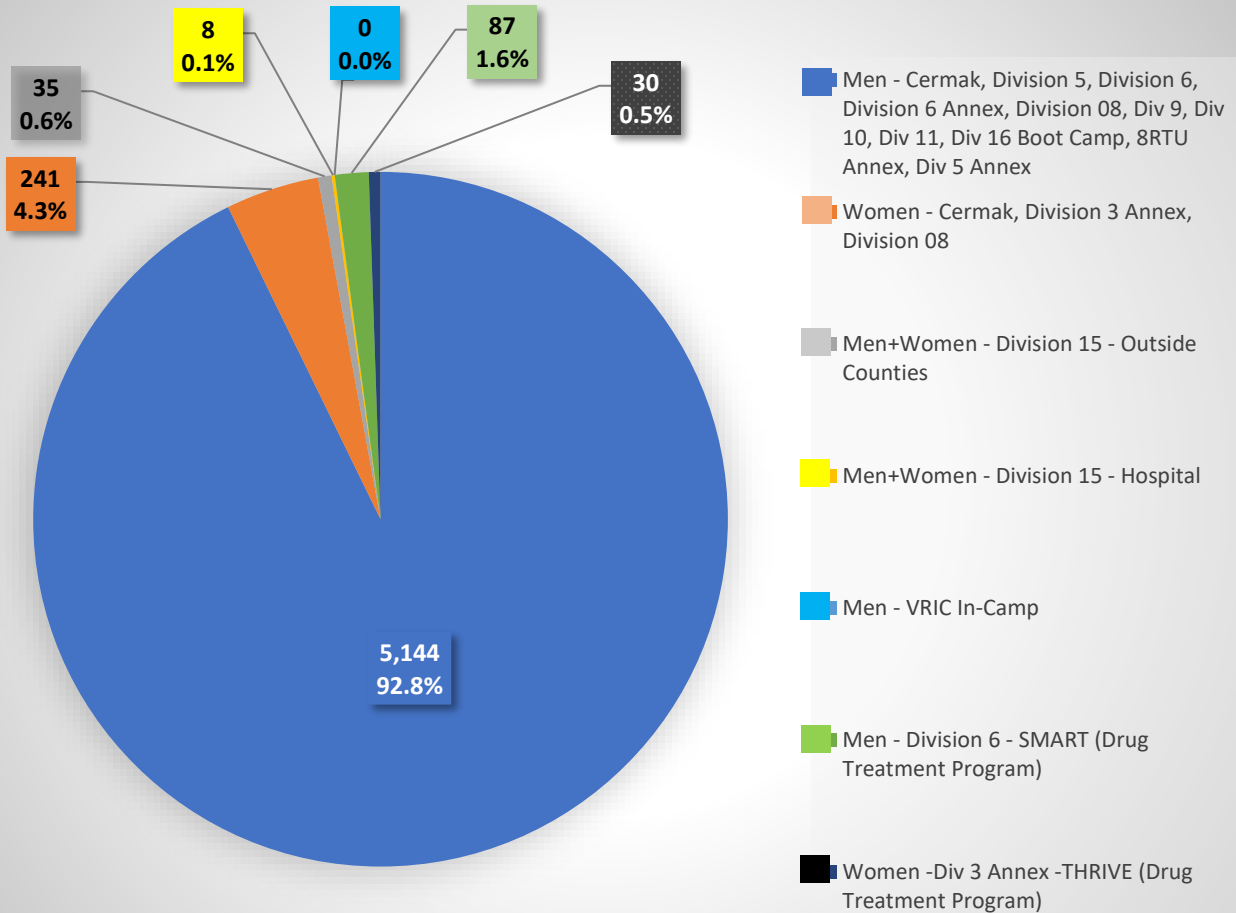

Sheriff's Daily Report

11/6/2022

Under the Custody of the Sheriff	
Total Male and Female	7,549
Jail Population	5,545
Community Corrections	2,004

Jail Population - Behind the Walls

Sheriff's Daily Report

11/6/2022

CCSO Population Demographics