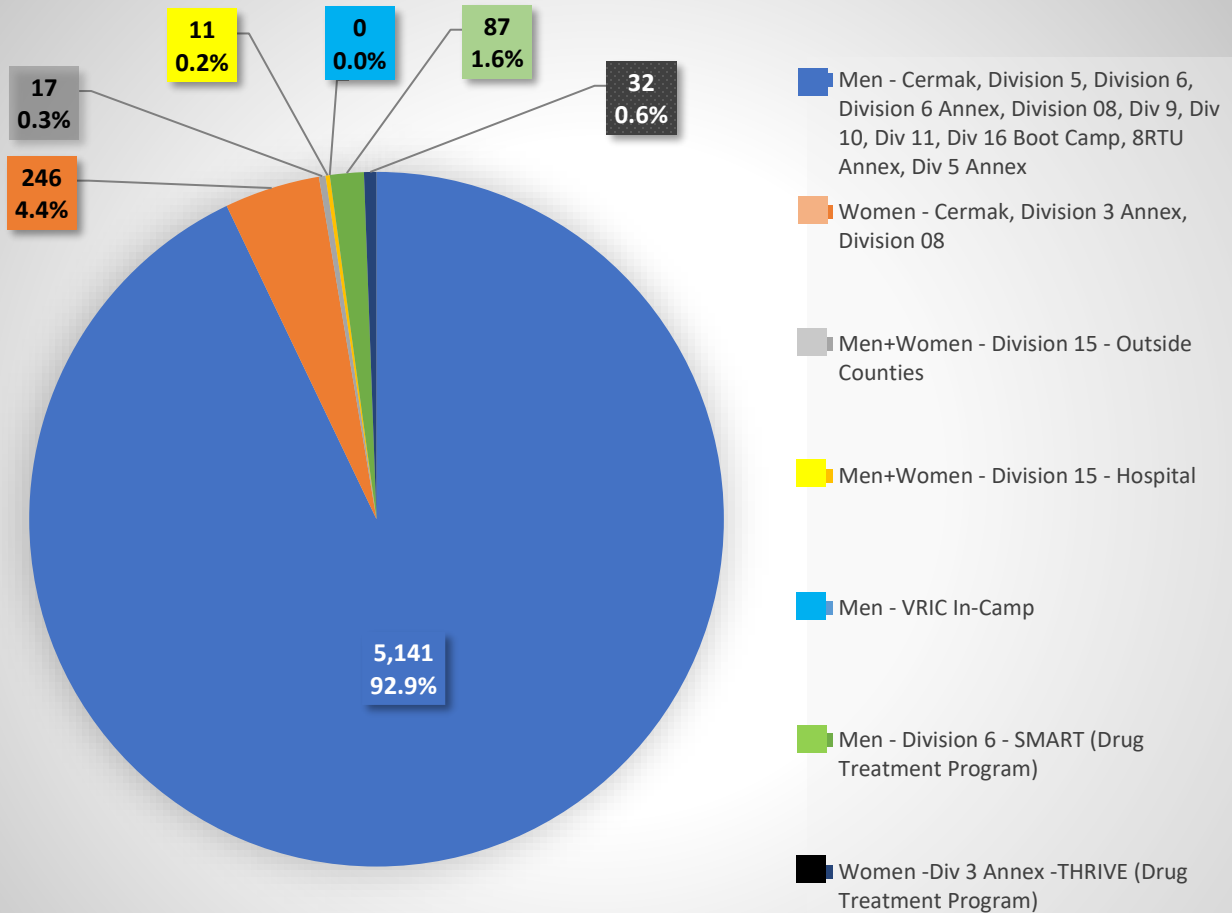

# Sheriff's Daily Report

11/2/2022

Under the Custody of the Sheriff	
Total Male and Female	7,548
Jail Population	5,534
Community Corrections	2,014

## Jail Population - Behind the Walls