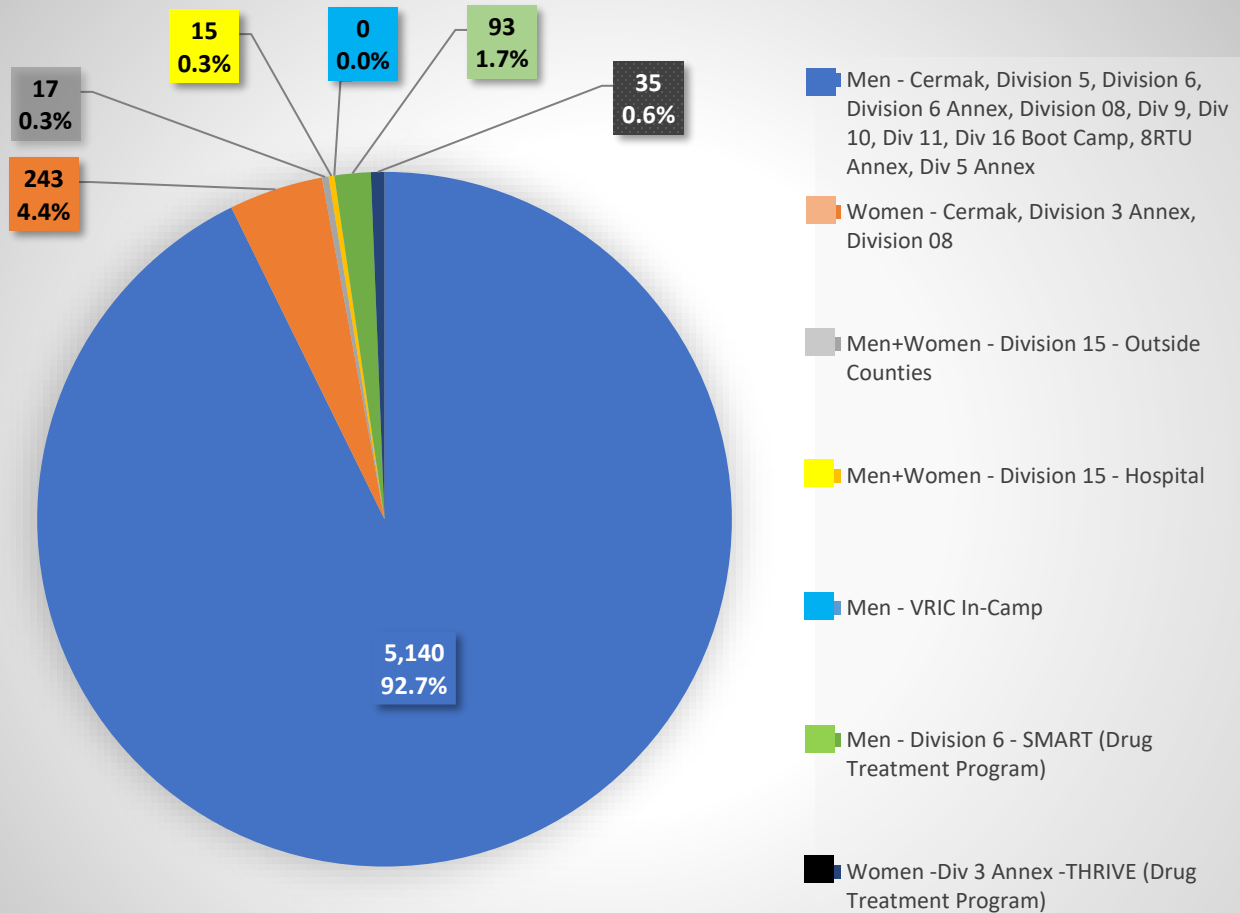

Sheriff's Daily Report

10/15/2022

Under the Custody of the Sheriff	
Total Male and Female	7,601
Jail Population	5,543
Community Corrections	2,058

Jail Population - Behind the Walls

Sheriff's Daily Report

10/15/2022

CCSO Population Demographics