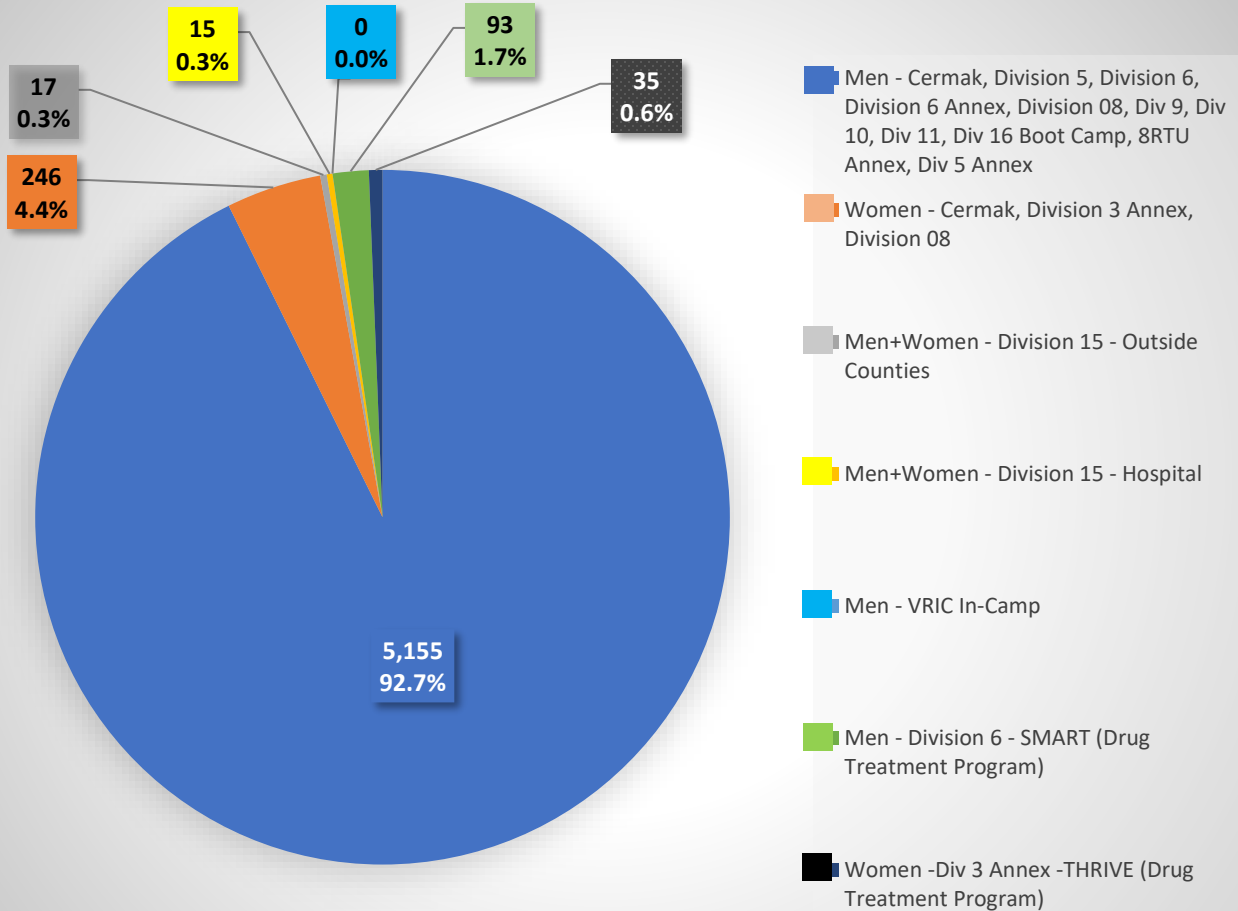

# Sheriff's Daily Report

## 10/14/2022

Under the Custody of the Sheriff	
Total Male and Female	<b>7,618</b>
Jail Population	5,561
Community Corrections	2,057

### Jail Population - Behind the Walls