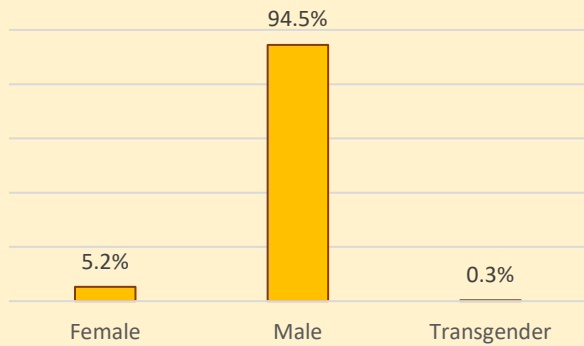

Sheriff's Daily Report

10/11/2022

Under the Custody of the Sheriff	
Total Male and Female	7,669
Jail Population	5,586
Community Corrections	2,083

Jail Population - Behind the Walls

Sheriff's Daily Report

10/11/2022

CCSO Population Demographics

In Confinement

Gender Distribution

Race Distribution

Age Distribution

Community Corrections

Gender Distribution

Race Distribution

Age Distribution