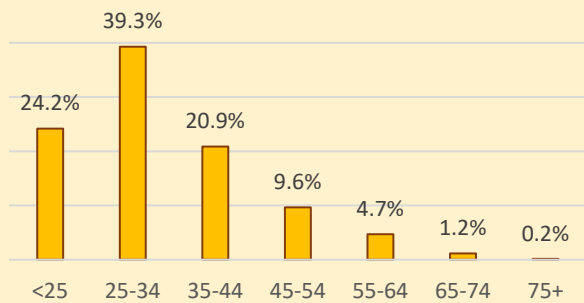

Sheriff's Daily Report

10/11/2022

Under the Custody of the Sheriff	
Total Male and Female	7,669
Jail Population	5,586
Community Corrections	2,083

Jail Population - Behind the Walls

Sheriff's Daily Report

10/11/2022

CCSO Population Demographics

In Confinement

Gender Distribution

Race Distribution

Age Distribution

Community Corrections

Gender Distribution

Race Distribution

Age Distribution