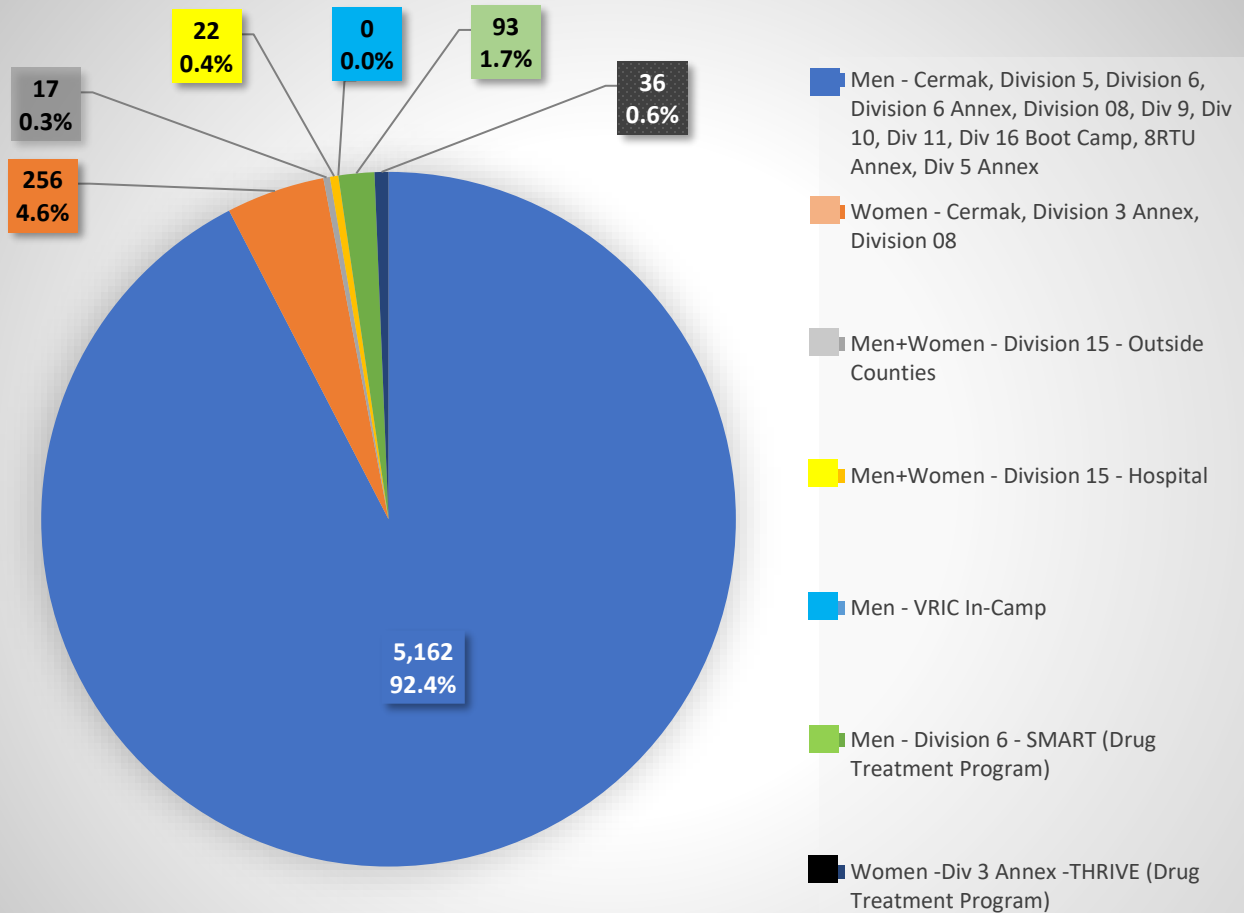

Sheriff's Daily Report

10/11/2022

Under the Custody of the Sheriff	
Total Male and Female	7,669
Jail Population	5,586
Community Corrections	2,083

Jail Population - Behind the Walls

Sheriff's Daily Report

10/11/2022

CCSO Population Demographics

In Confinement

Gender Distribution

Race Distribution

Age Distribution

Community Corrections

Gender Distribution

Race Distribution

Age Distribution