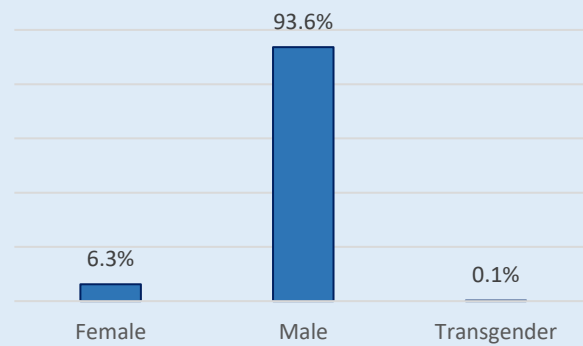

Sheriff's Daily Report

10/11/2022

Under the Custody of the Sheriff	
Total Male and Female	7,669
Jail Population	5,586
Community Corrections	2,083

Jail Population - Behind the Walls

Sheriff's Daily Report

10/11/2022

CCSO Population Demographics

In Confinement

Gender Distribution

Race Distribution

Age Distribution

Community Corrections

Gender Distribution

Race Distribution

Age Distribution