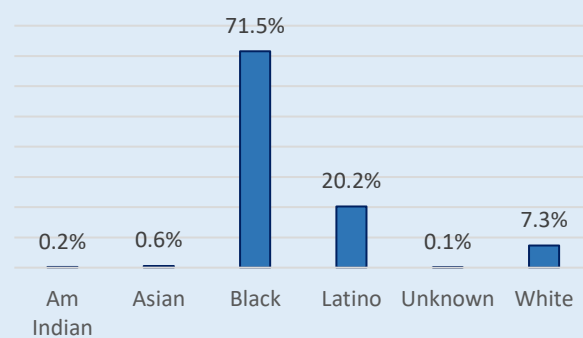

Sheriff's Daily Report

10/11/2022

Under the Custody of the Sheriff	
Total Male and Female	7,669
Jail Population	5,586
Community Corrections	2,083

Jail Population - Behind the Walls

Sheriff's Daily Report

10/11/2022

CCSO Population Demographics

In Confinement

Gender Distribution

Race Distribution

Age Distribution

Community Corrections

Gender Distribution

Race Distribution

Age Distribution