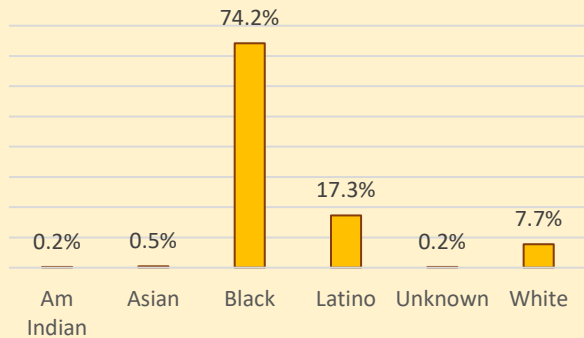

Sheriff's Daily Report

10/11/2022

Under the Custody of the Sheriff	
Total Male and Female	7,669
Jail Population	5,586
Community Corrections	2,083

Jail Population - Behind the Walls

Sheriff's Daily Report

10/11/2022

CCSO Population Demographics

In Confinement

Gender Distribution

Race Distribution

Age Distribution

Community Corrections

Gender Distribution

Race Distribution

Age Distribution