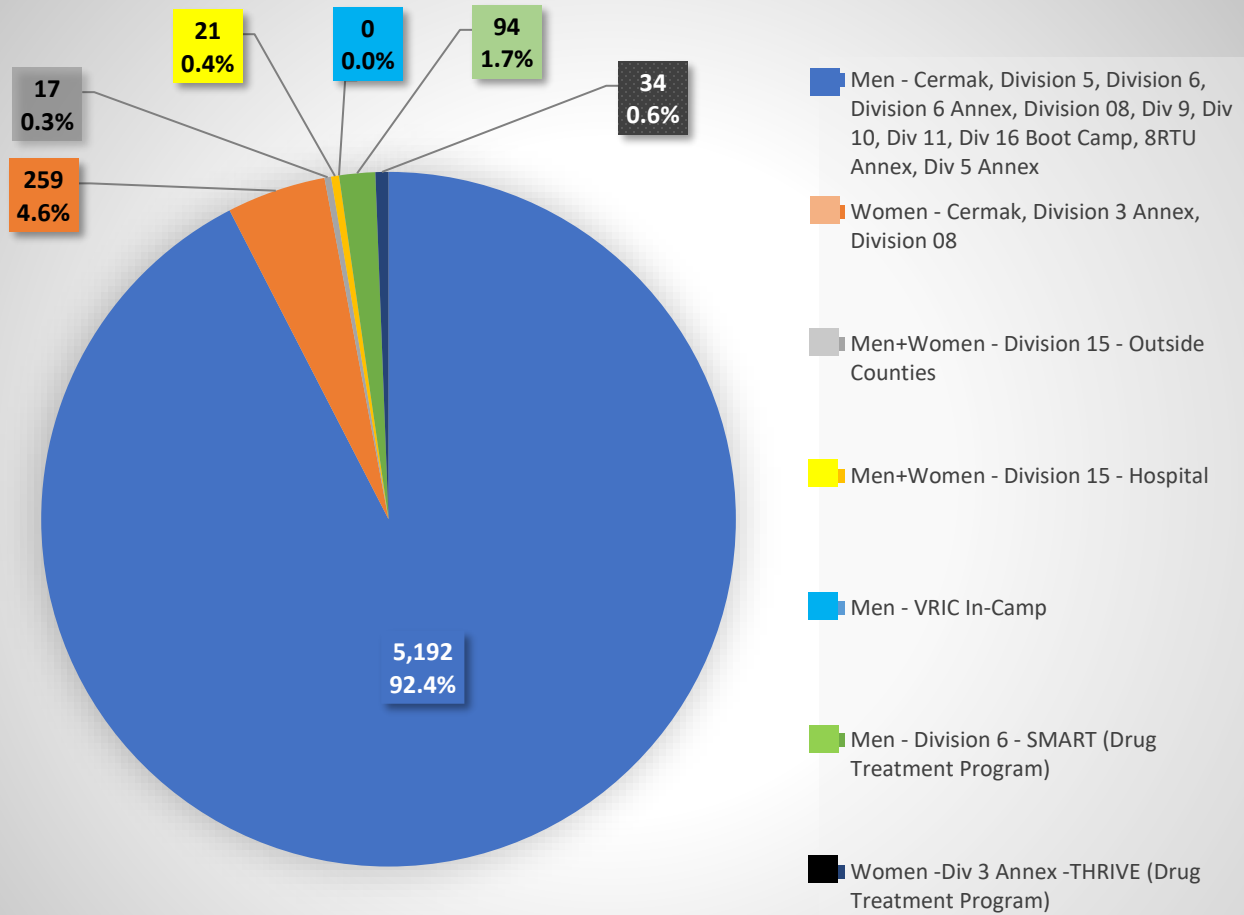

Sheriff's Daily Report

10/10/2022

Under the Custody of the Sheriff	
Total Male and Female	7,702
Jail Population	5,617
Community Corrections	2,085

Jail Population - Behind the Walls

Sheriff's Daily Report

10/10/2022

CCSO Population Demographics