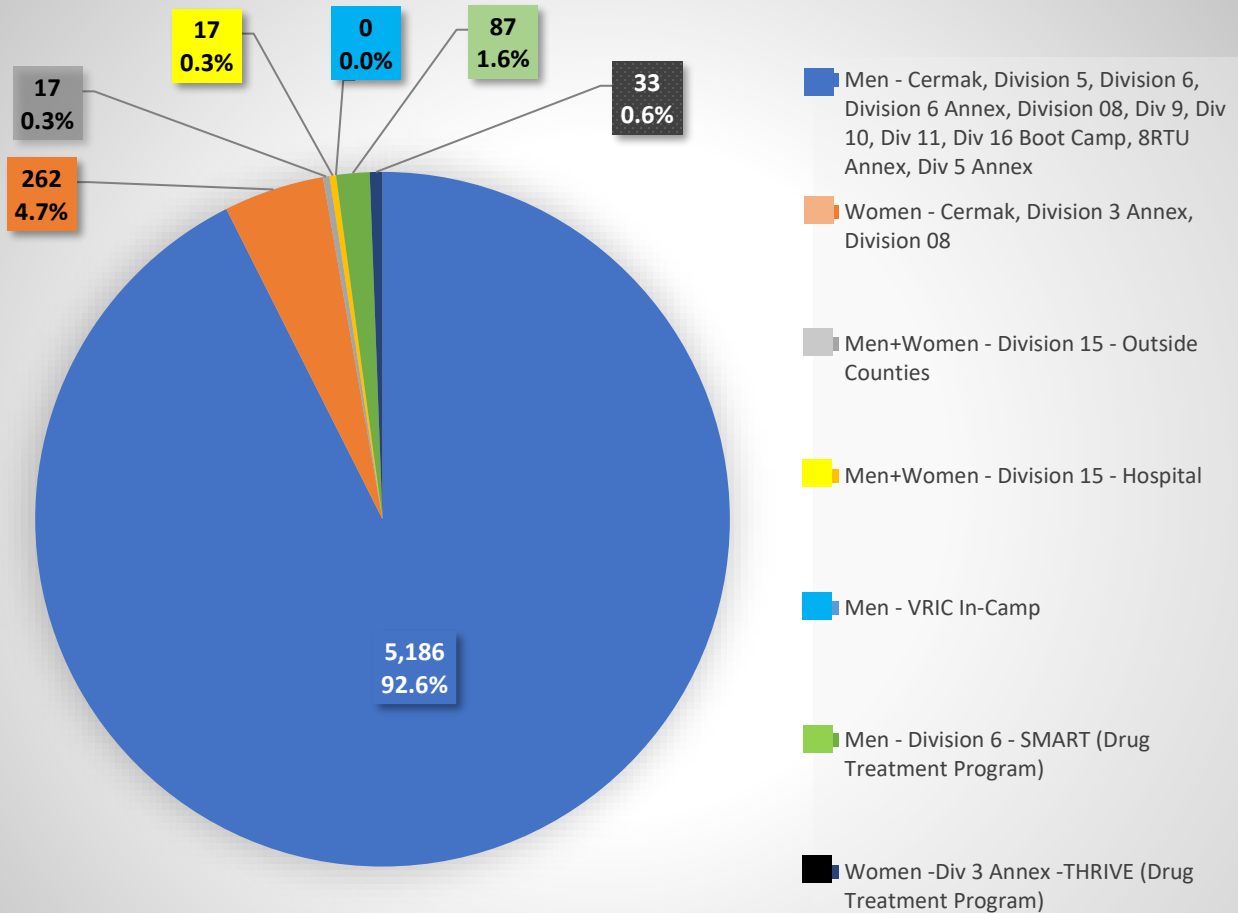

Sheriff's Daily Report

10/5/2022

Under the Custody of the Sheriff	
Total Male and Female	7,697
Jail Population	5,602
Community Corrections	2,095

Jail Population - Behind the Walls

Sheriff's Daily Report

10/5/2022

CCSO Population Demographics