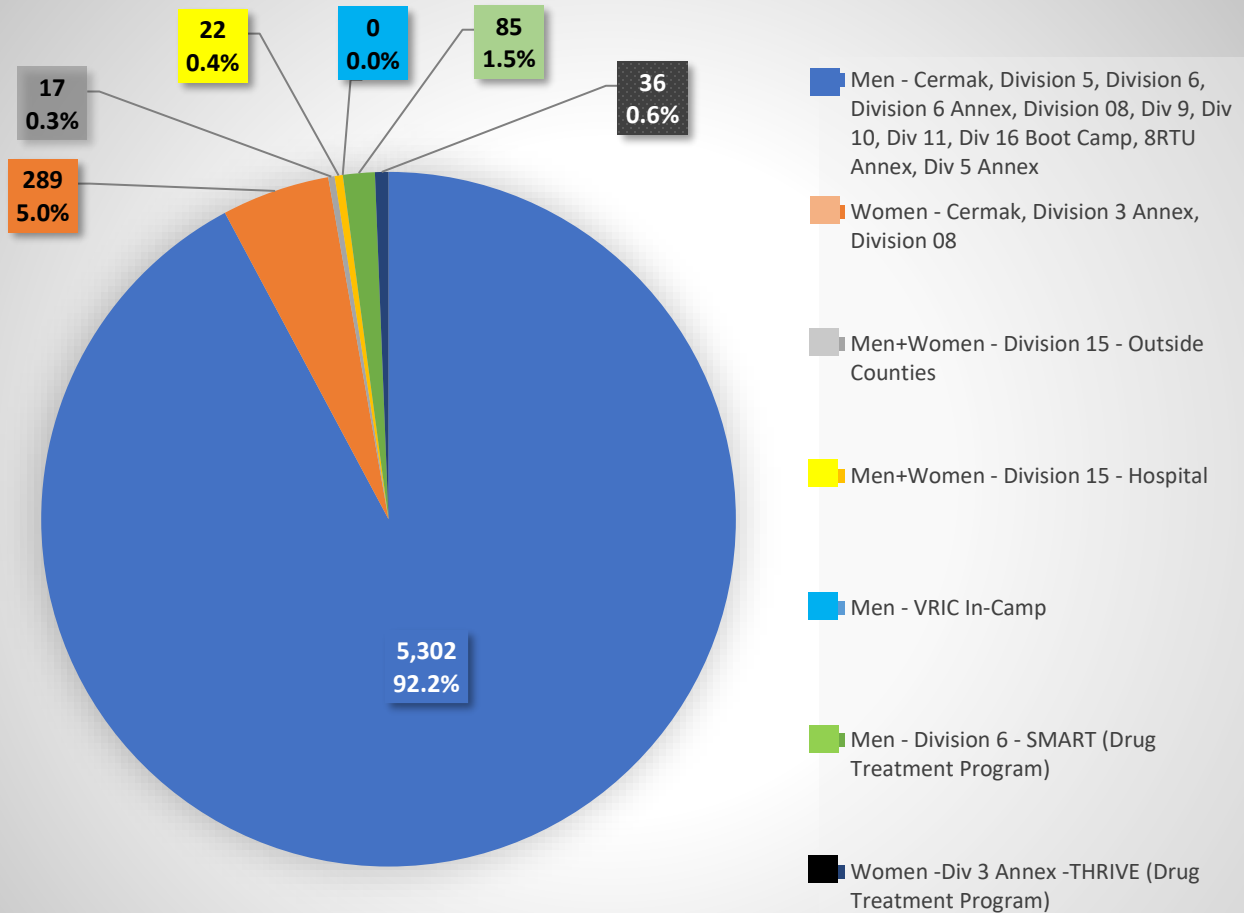

Sheriff's Daily Report

9/19/2022

Under the Custody of the Sheriff	
Total Male and Female	7,870
Jail Population	5,751
Community Corrections	2,119

Jail Population - Behind the Walls

Sheriff's Daily Report

9/19/2022

CCSO Population Demographics