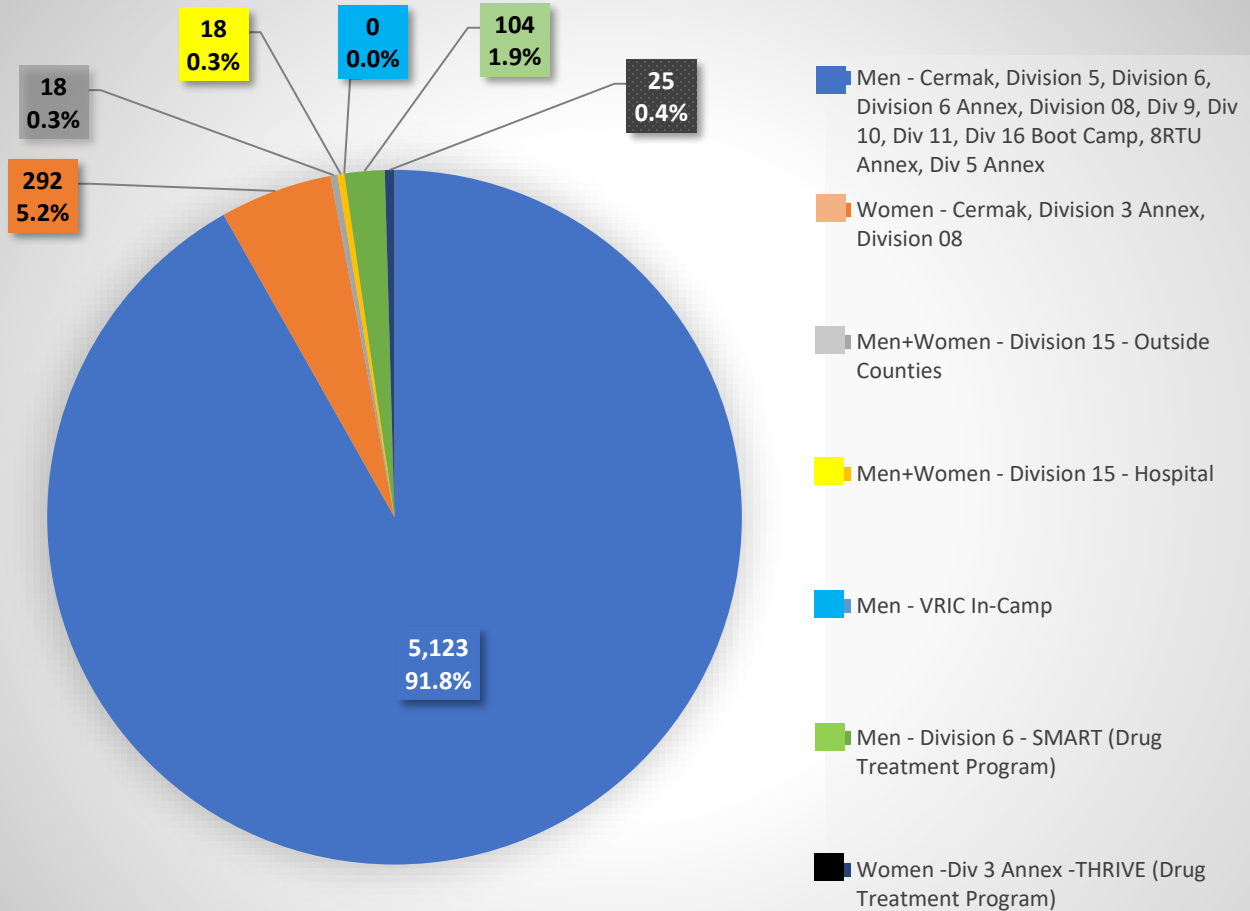

# Sheriff's Daily Report

## 8/18/2022

Under the Custody of the Sheriff	
Total Male and Female	<b>7,783</b>
Jail Population	5,580
Community Corrections	2,203

### Jail Population - Behind the Walls

## CCSO Population Demographics