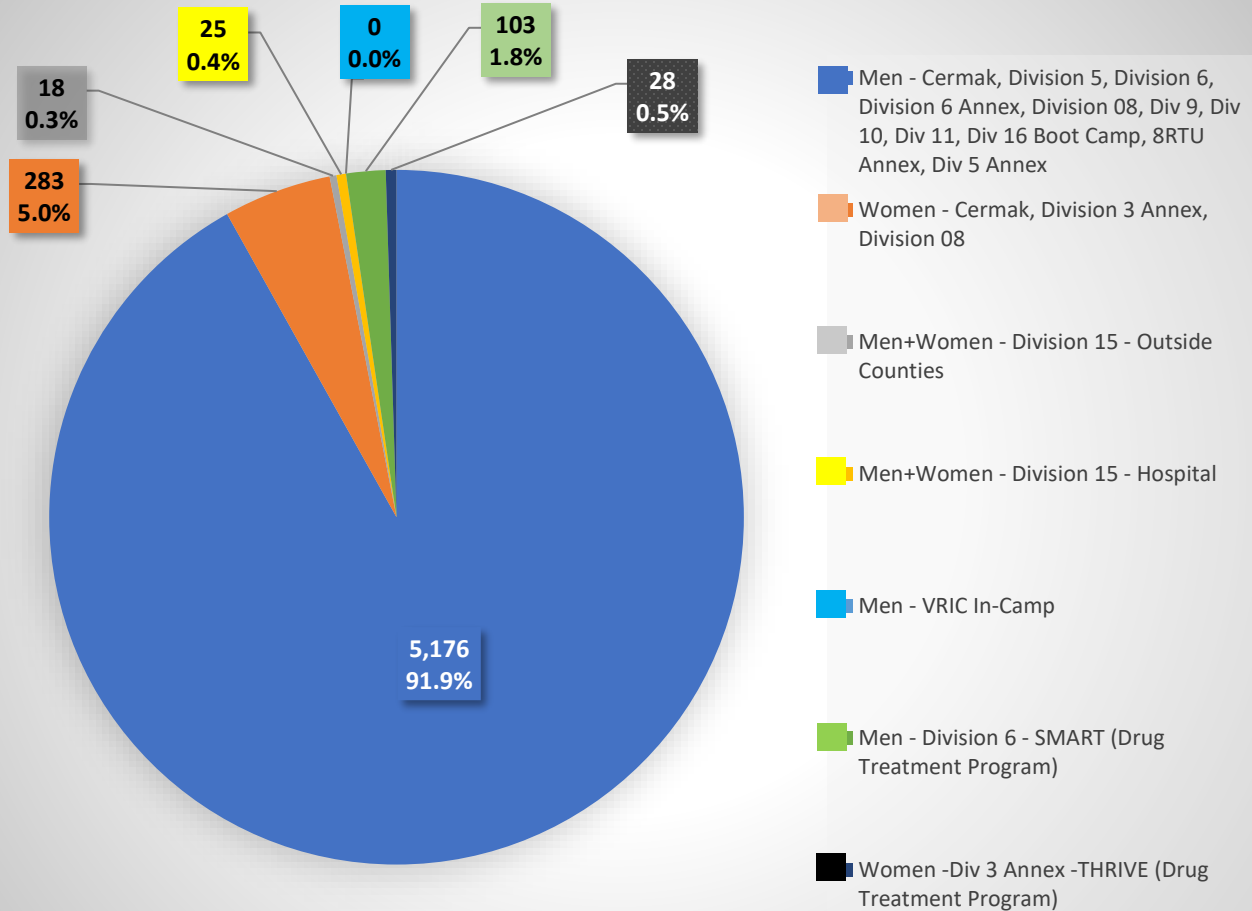

# Sheriff's Daily Report

## 8/14/2022

Under the Custody of the Sheriff	
Total Male and Female	7,856
Jail Population	5,633
Community Corrections	2,223

### Jail Population - Behind the Walls