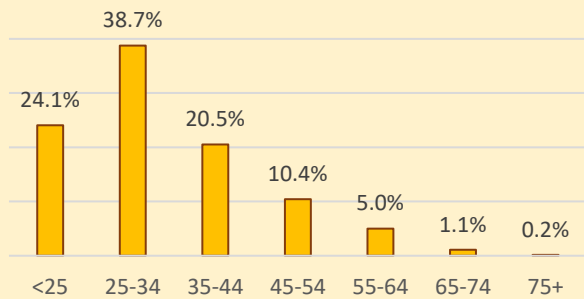

Sheriff's Daily Report

8/13/2022

Under the Custody of the Sheriff	
Total Male and Female	7,810
Jail Population	5,599
Community Corrections	2,211

Jail Population - Behind the Walls

Sheriff's Daily Report

8/13/2022

CCSO Population Demographics

In Confinement

Gender Distribution

Race Distribution

Age Distribution

Community Corrections

Gender Distribution

Race Distribution

Age Distribution