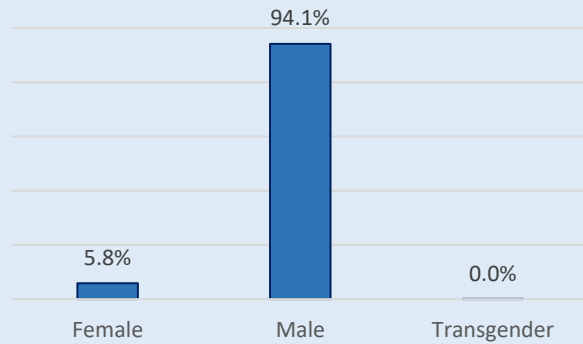

Sheriff's Daily Report

8/13/2022

Under the Custody of the Sheriff	
Total Male and Female	7,810
Jail Population	5,599
Community Corrections	2,211

Jail Population - Behind the Walls

Sheriff's Daily Report

8/13/2022

CCSO Population Demographics

In Confinement

Gender Distribution

Race Distribution

Age Distribution

Community Corrections

Gender Distribution

Race Distribution

Age Distribution