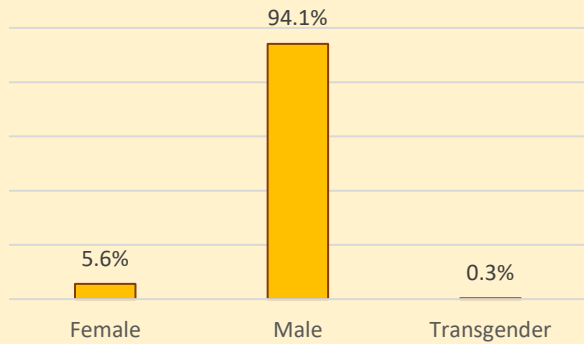

Sheriff's Daily Report

8/13/2022

Under the Custody of the Sheriff	
Total Male and Female	7,810
Jail Population	5,599
Community Corrections	2,211

Jail Population - Behind the Walls

Sheriff's Daily Report

8/13/2022

CCSO Population Demographics

In Confinement

Gender Distribution

Race Distribution

Age Distribution

Community Corrections

Gender Distribution

Race Distribution

Age Distribution