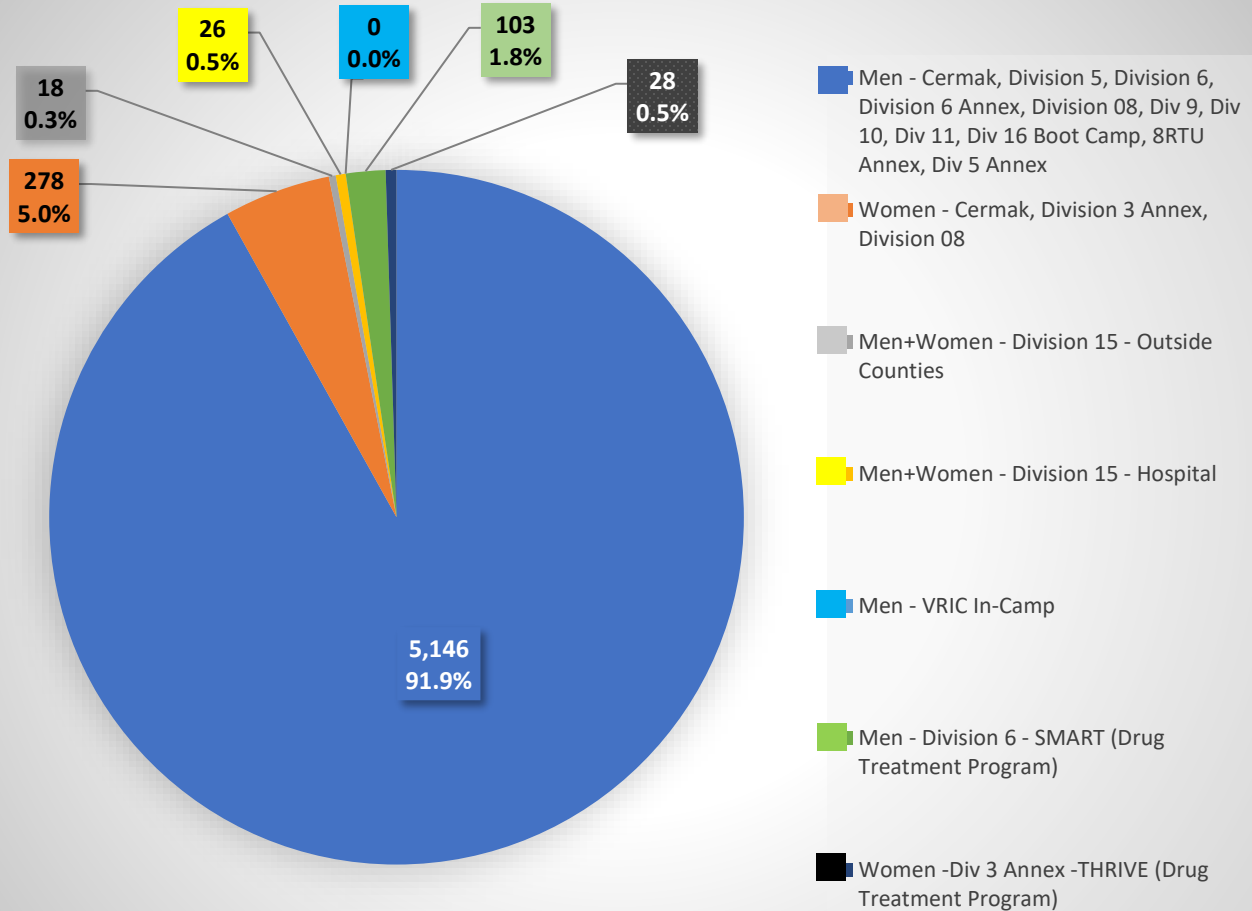

Sheriff's Daily Report

8/13/2022

Under the Custody of the Sheriff	
Total Male and Female	7,810
Jail Population	5,599
Community Corrections	2,211

Jail Population - Behind the Walls

Sheriff's Daily Report

8/13/2022

CCSO Population Demographics

In Confinement

Gender Distribution

Race Distribution

Age Distribution

Community Corrections

Gender Distribution

Race Distribution

Age Distribution