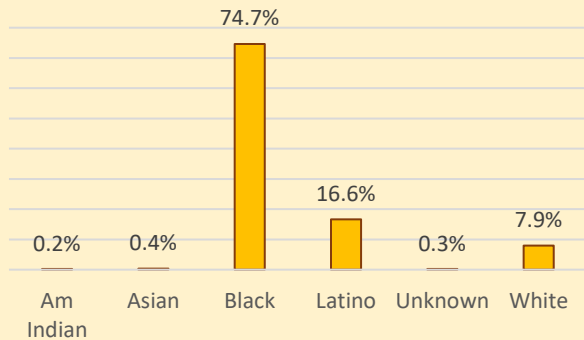

Sheriff's Daily Report

8/13/2022

Under the Custody of the Sheriff	
Total Male and Female	7,810
Jail Population	5,599
Community Corrections	2,211

Jail Population - Behind the Walls

Sheriff's Daily Report

8/13/2022

CCSO Population Demographics

In Confinement

Gender Distribution

Race Distribution

Age Distribution

Community Corrections

Gender Distribution

Race Distribution

Age Distribution