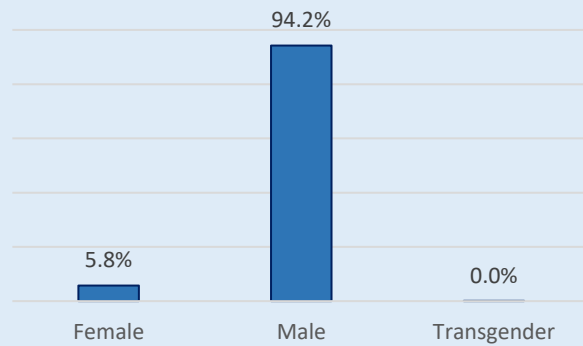

Sheriff's Daily Report

8/9/2022

Under the Custody of the Sheriff	
Total Male and Female	7,805
Jail Population	5,582
Community Corrections	2,223

Jail Population - Behind the Walls

Sheriff's Daily Report

8/9/2022

CCSO Population Demographics

In Confinement

Gender Distribution

Race Distribution

Age Distribution

Community Corrections

Gender Distribution

Race Distribution

Age Distribution