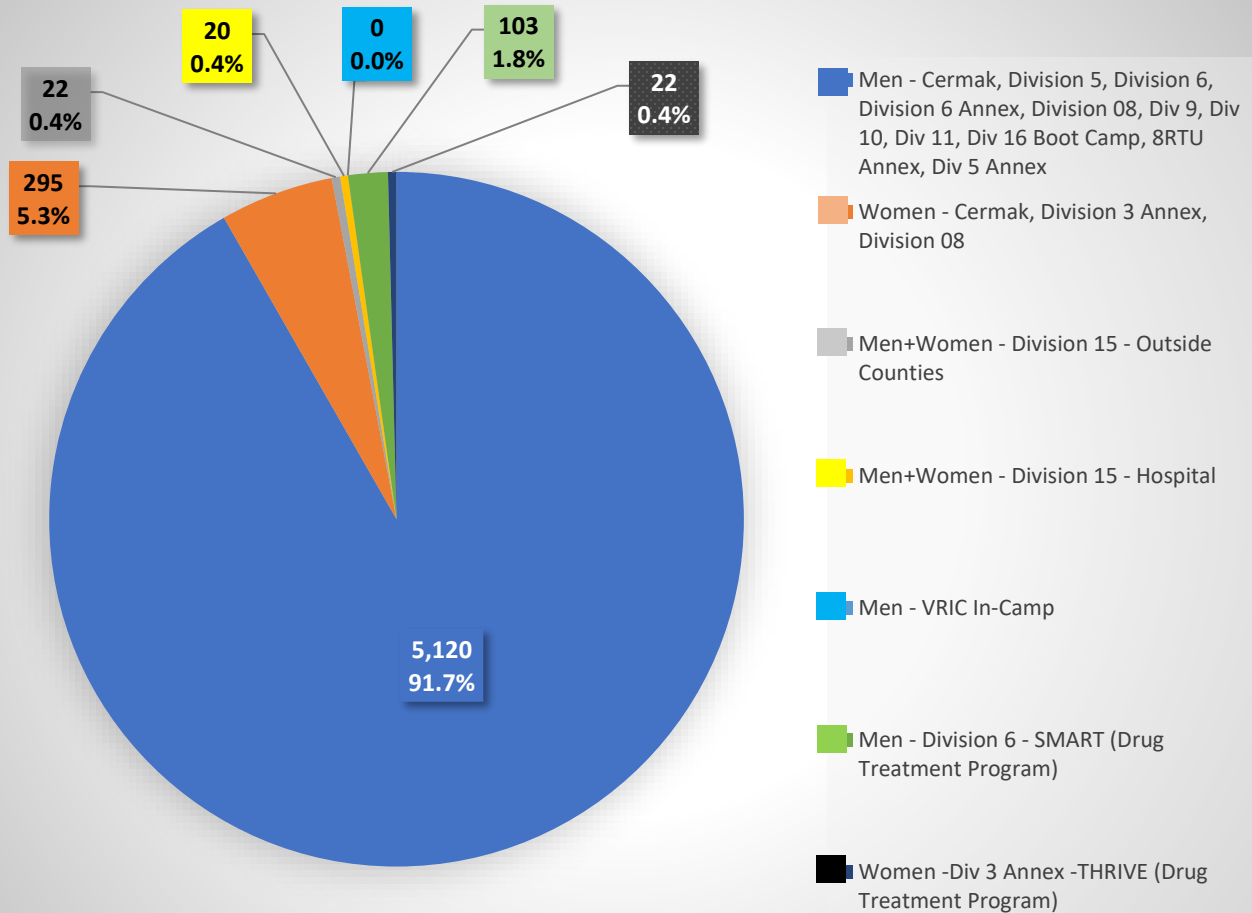

Sheriff's Daily Report

8/9/2022

Under the Custody of the Sheriff	
Total Male and Female	7,805
Jail Population	5,582
Community Corrections	2,223

Jail Population - Behind the Walls

Sheriff's Daily Report

8/9/2022

CCSO Population Demographics

In Confinement

Gender Distribution

Race Distribution

Age Distribution

Community Corrections

Gender Distribution

Race Distribution

Age Distribution