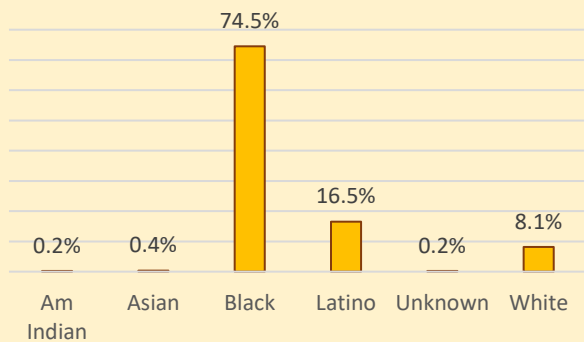

Sheriff's Daily Report

8/9/2022

Under the Custody of the Sheriff	
Total Male and Female	7,805
Jail Population	5,582
Community Corrections	2,223

Jail Population - Behind the Walls

Sheriff's Daily Report

8/9/2022

CCSO Population Demographics

In Confinement

Gender Distribution

Race Distribution

Age Distribution

Community Corrections

Gender Distribution

Race Distribution

Age Distribution