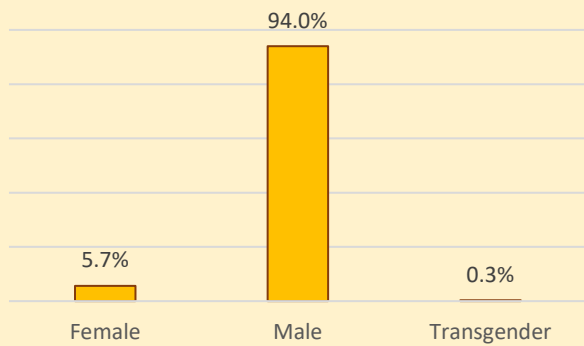

Sheriff's Daily Report

8/9/2022

Under the Custody of the Sheriff	
Total Male and Female	7,805
Jail Population	5,582
Community Corrections	2,223

Jail Population - Behind the Walls

Sheriff's Daily Report

8/9/2022

CCSO Population Demographics

In Confinement

Gender Distribution

Race Distribution

Age Distribution

Community Corrections

Gender Distribution

Race Distribution

Age Distribution