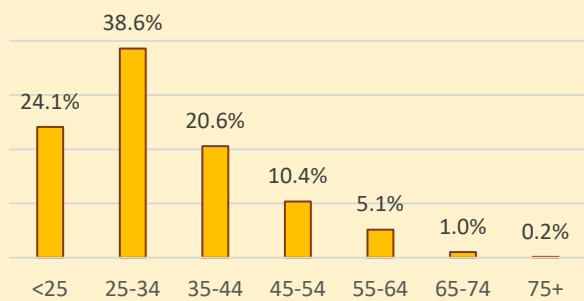

Sheriff's Daily Report

8/9/2022

Under the Custody of the Sheriff	
Total Male and Female	7,805
Jail Population	5,582
Community Corrections	2,223

Jail Population - Behind the Walls

Sheriff's Daily Report

8/9/2022

CCSO Population Demographics

In Confinement

Gender Distribution

Race Distribution

Age Distribution

Community Corrections

Gender Distribution

Race Distribution

Age Distribution