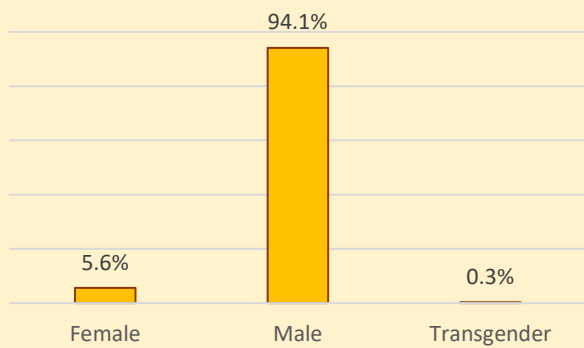

Sheriff's Daily Report

8/8/2022

Under the Custody of the Sheriff	
Total Male and Female	7,870
Jail Population	5,641
Community Corrections	2,229

Jail Population - Behind the Walls

Sheriff's Daily Report

8/8/2022

CCSO Population Demographics

In Confinement

Gender Distribution

Race Distribution

Age Distribution

Community Corrections

Gender Distribution

Race Distribution

Age Distribution