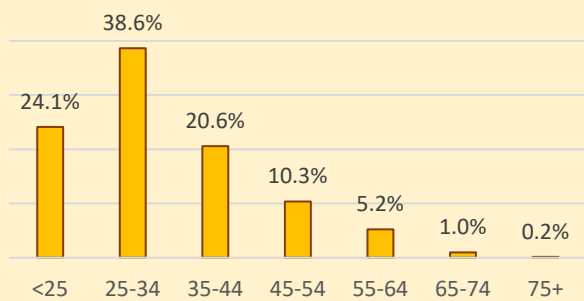

Sheriff's Daily Report

8/8/2022

Under the Custody of the Sheriff	
Total Male and Female	7,870
Jail Population	5,641
Community Corrections	2,229

Jail Population - Behind the Walls

Sheriff's Daily Report

8/8/2022

CCSO Population Demographics

In Confinement

Gender Distribution

Race Distribution

Age Distribution

Community Corrections

Gender Distribution

Race Distribution

Age Distribution