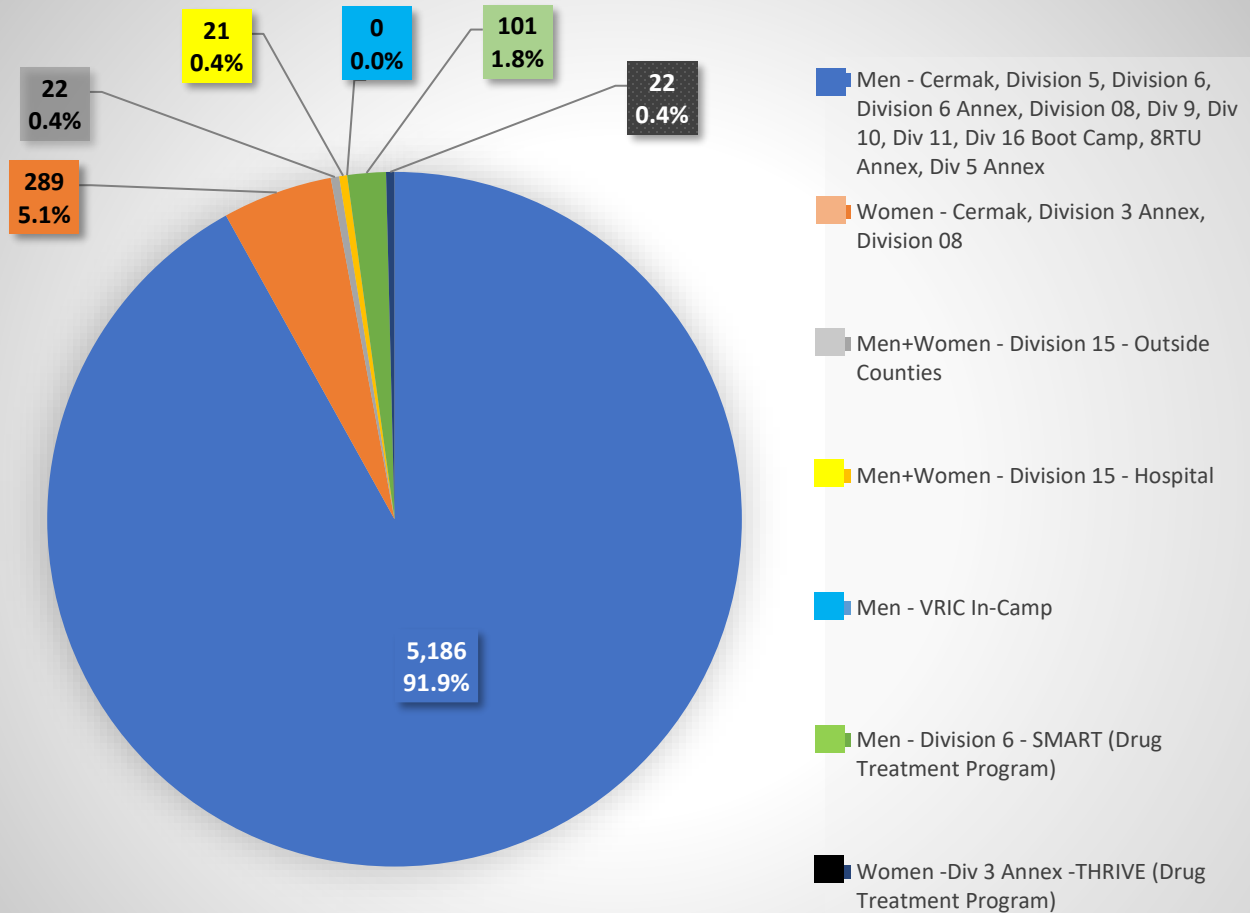

Sheriff's Daily Report

8/8/2022

Under the Custody of the Sheriff	
Total Male and Female	7,870
Jail Population	5,641
Community Corrections	2,229

Jail Population - Behind the Walls

Sheriff's Daily Report

8/8/2022

CCSO Population Demographics

In Confinement

Gender Distribution

Race Distribution

Age Distribution

Community Corrections

Gender Distribution

Race Distribution

Age Distribution