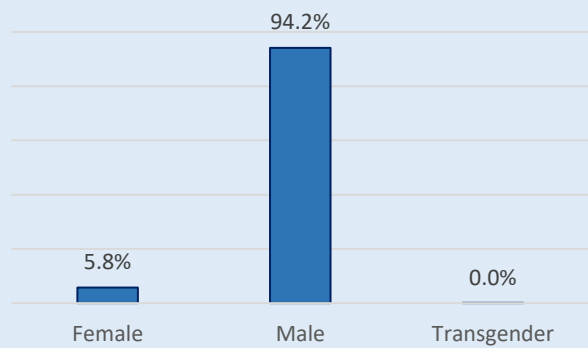

Sheriff's Daily Report

8/8/2022

Under the Custody of the Sheriff	
Total Male and Female	7,870
Jail Population	5,641
Community Corrections	2,229

Jail Population - Behind the Walls

Sheriff's Daily Report

8/8/2022

CCSO Population Demographics

In Confinement

Gender Distribution

Race Distribution

Age Distribution

Community Corrections

Gender Distribution

Race Distribution

Age Distribution