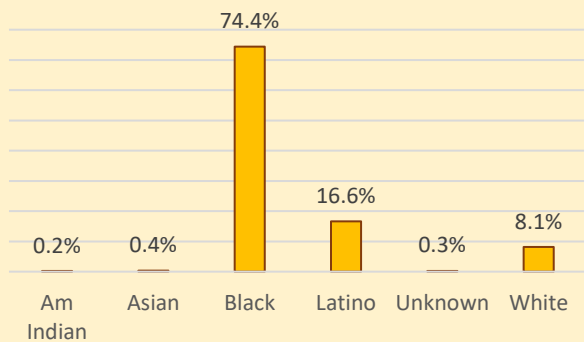

Sheriff's Daily Report

8/8/2022

Under the Custody of the Sheriff	
Total Male and Female	7,870
Jail Population	5,641
Community Corrections	2,229

Jail Population - Behind the Walls

Sheriff's Daily Report

8/8/2022

CCSO Population Demographics

In Confinement

Gender Distribution

Race Distribution

Age Distribution

Community Corrections

Gender Distribution

Race Distribution

Age Distribution