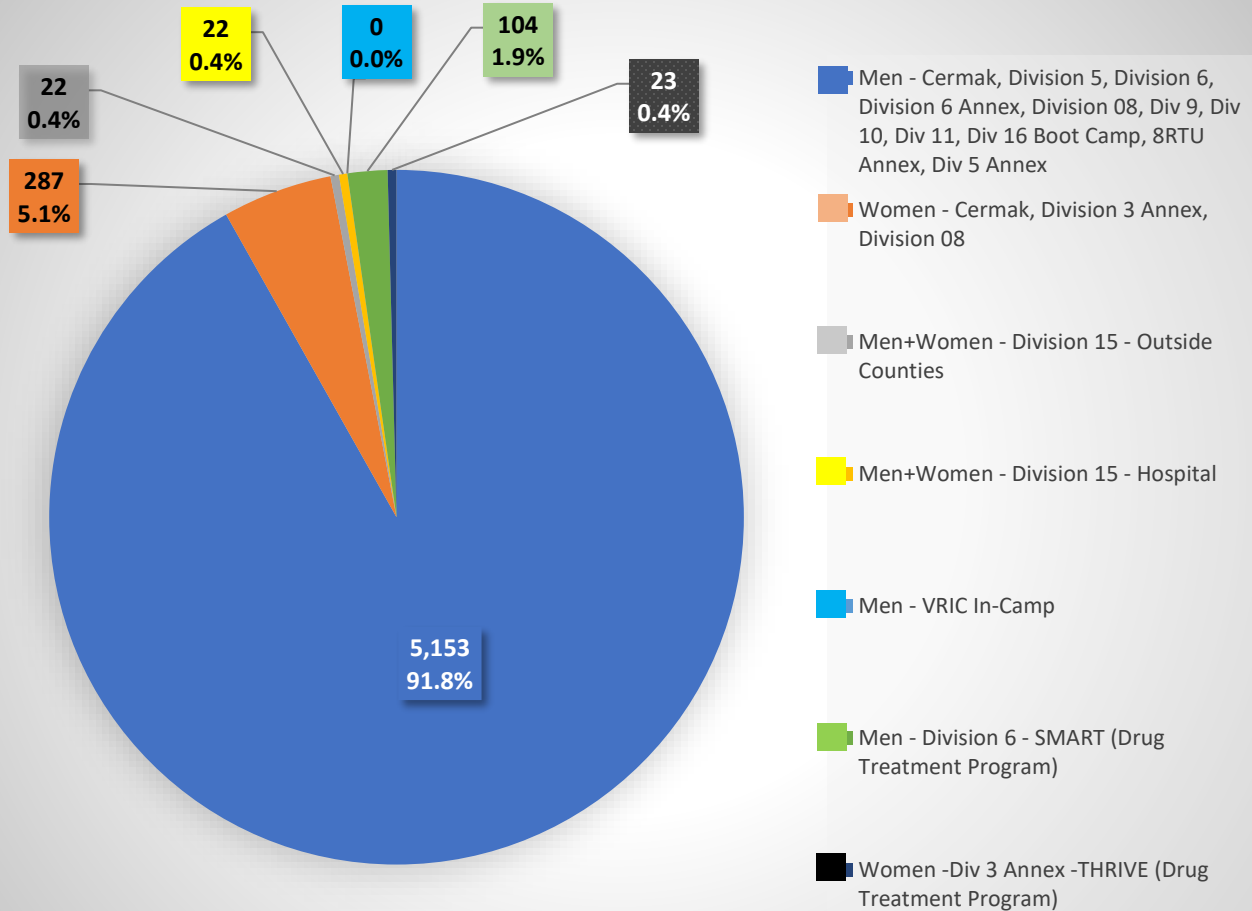

Sheriff's Daily Report

8/1/2022

Under the Custody of the Sheriff	
Total Male and Female	7,868
Jail Population	5,611
Community Corrections	2,257

Jail Population - Behind the Walls

Sheriff's Daily Report

8/1/2022

CCSO Population Demographics