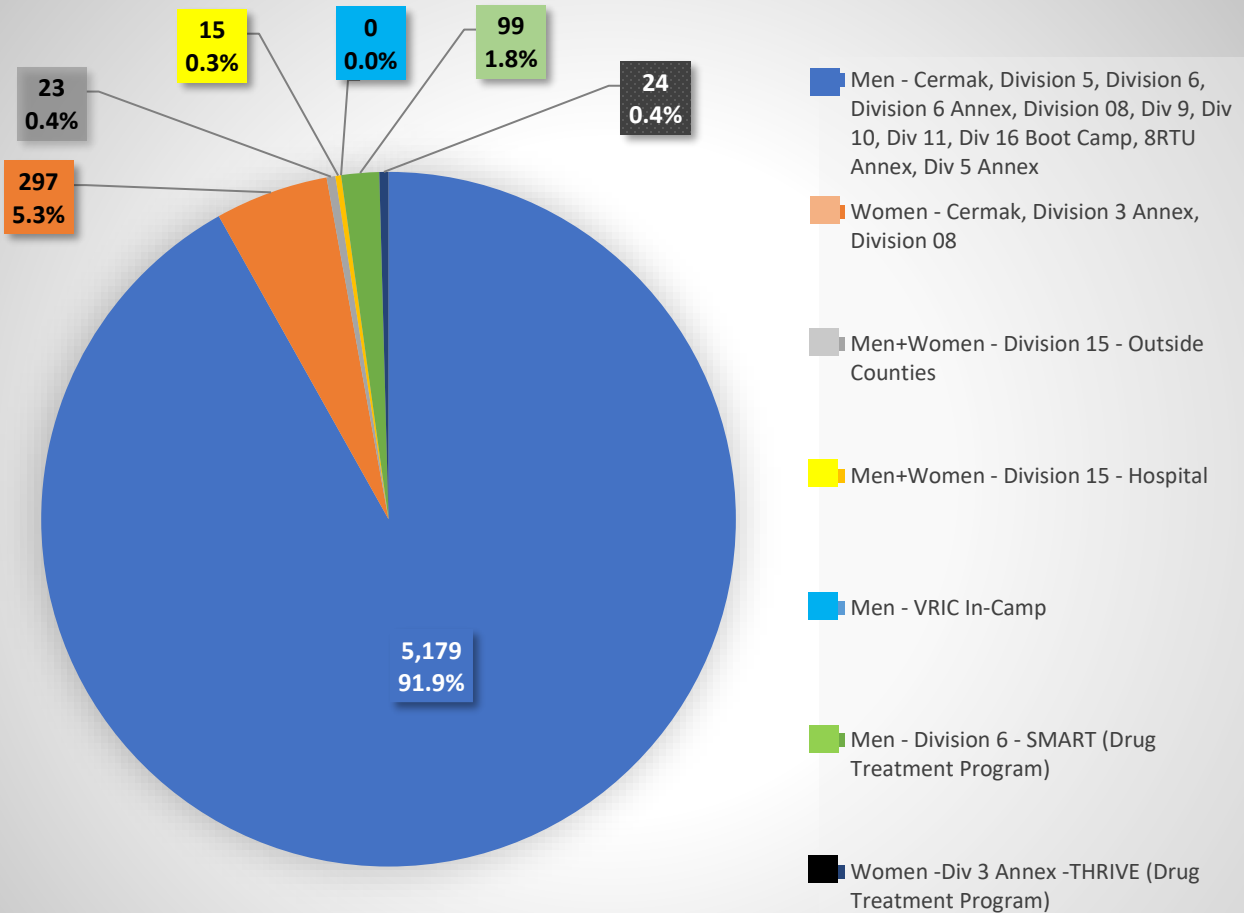

Sheriff's Daily Report

7/25/2022

Under the Custody of the Sheriff	
Total Male and Female	7,897
Jail Population	5,637
Community Corrections	2,260

Jail Population - Behind the Walls

Sheriff's Daily Report

7/25/2022

CCSO Population Demographics