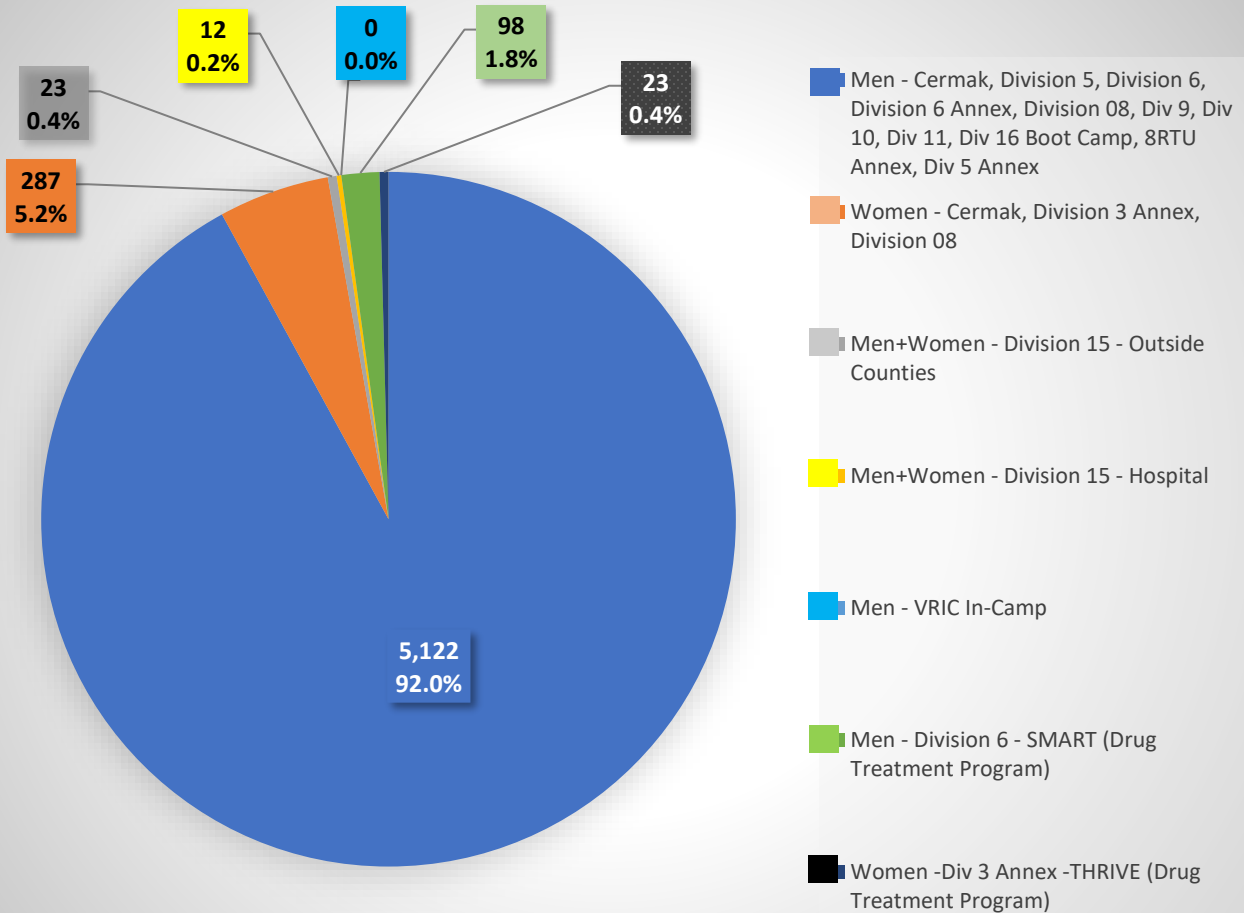

Sheriff's Daily Report

7/23/2022

Under the Custody of the Sheriff	
Total Male and Female	7,801
Jail Population	5,565
Community Corrections	2,236

Jail Population - Behind the Walls

Sheriff's Daily Report

7/23/2022

CCSO Population Demographics