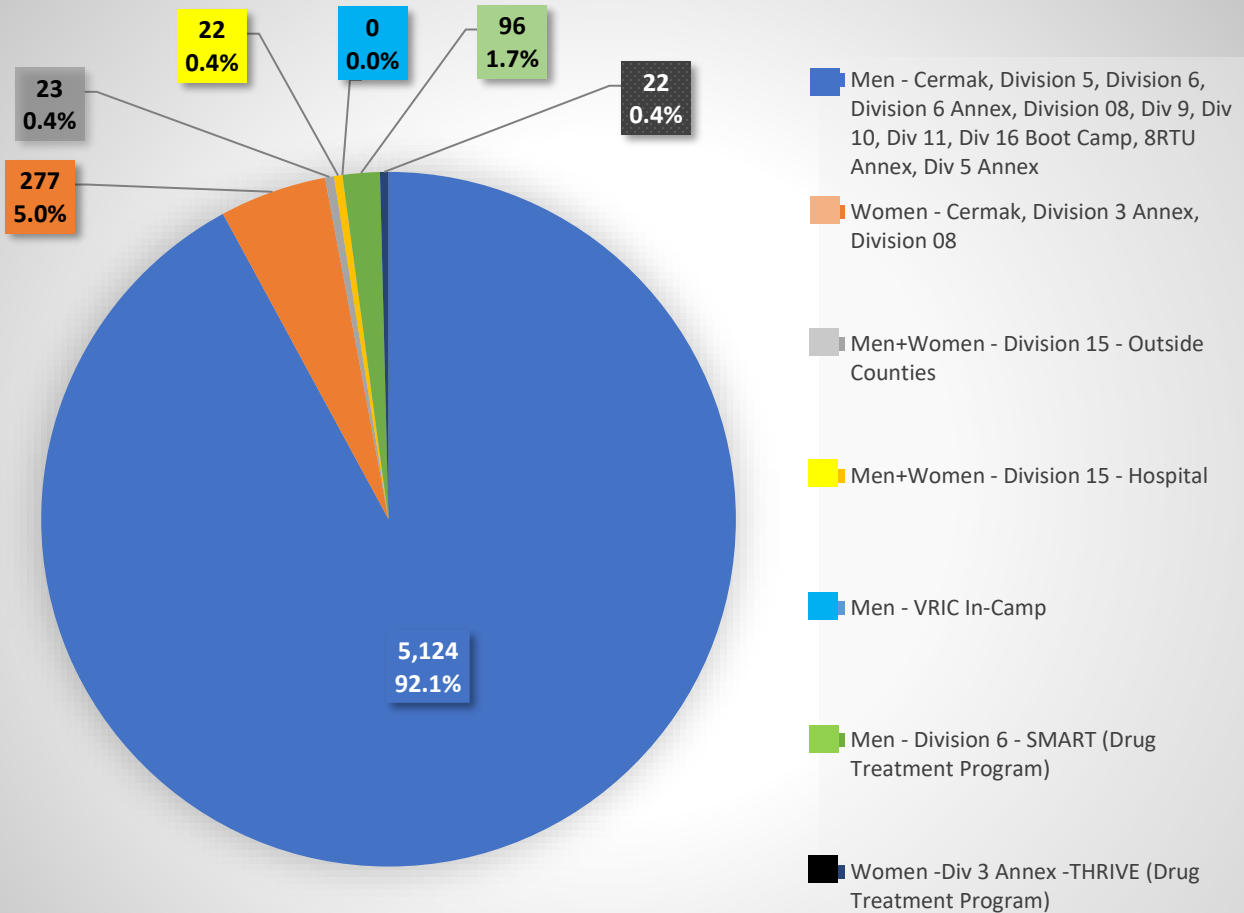

# Sheriff's Daily Report

7/21/2022

Under the Custody of the Sheriff	
Total Male and Female	7,813
Jail Population	5,564
Community Corrections	2,249

## Jail Population - Behind the Walls

#### Race Distribution

#### Age Distribution