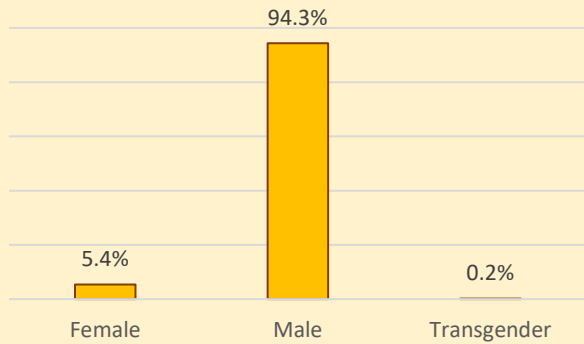

CCSO Population Demographics

In Confinement

Gender Distribution