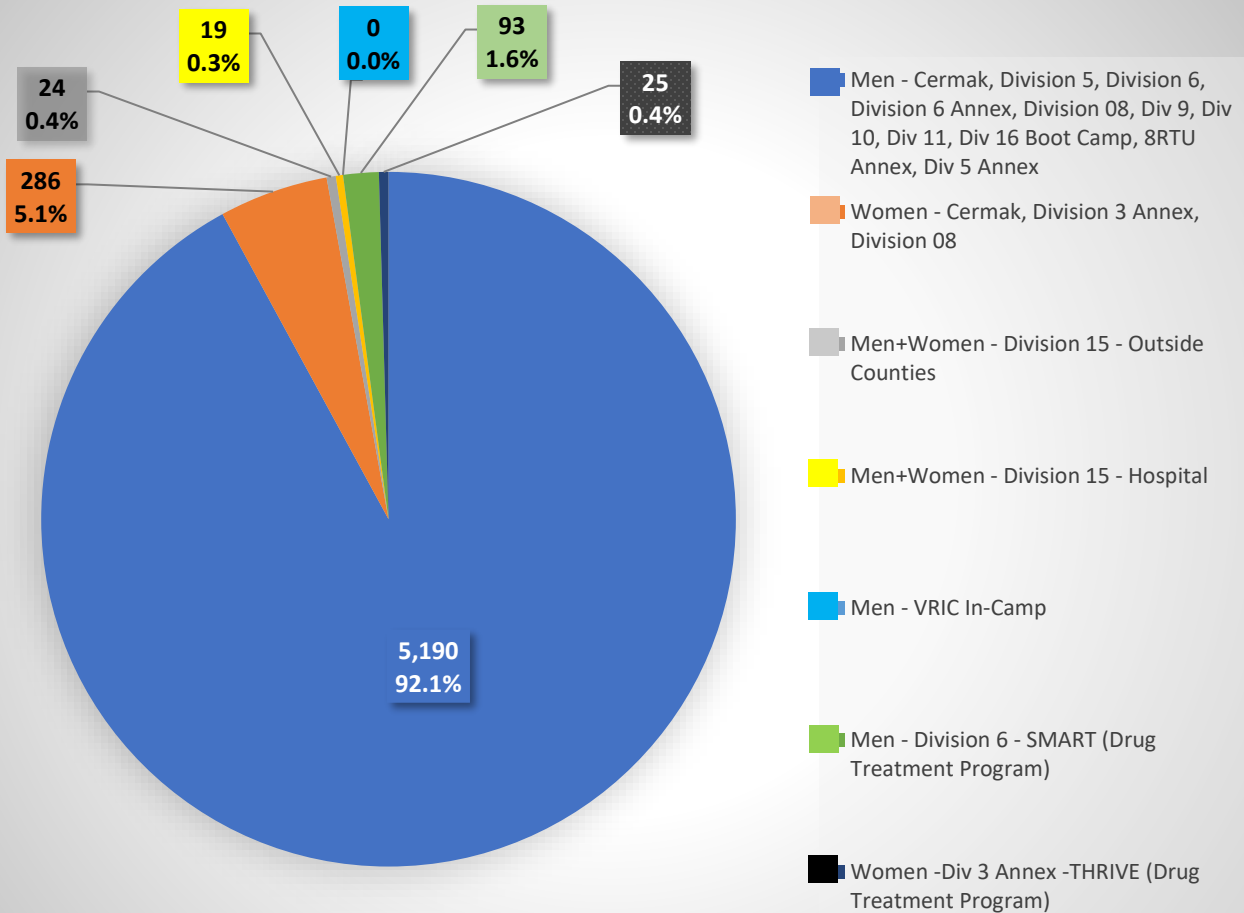

Sheriff's Daily Report

7/20/2022

Under the Custody of the Sheriff	
Total Male and Female	7,880
Jail Population	5,637
Community Corrections	2,243

Jail Population - Behind the Walls

Sheriff's Daily Report

7/20/2022

CCSO Population Demographics