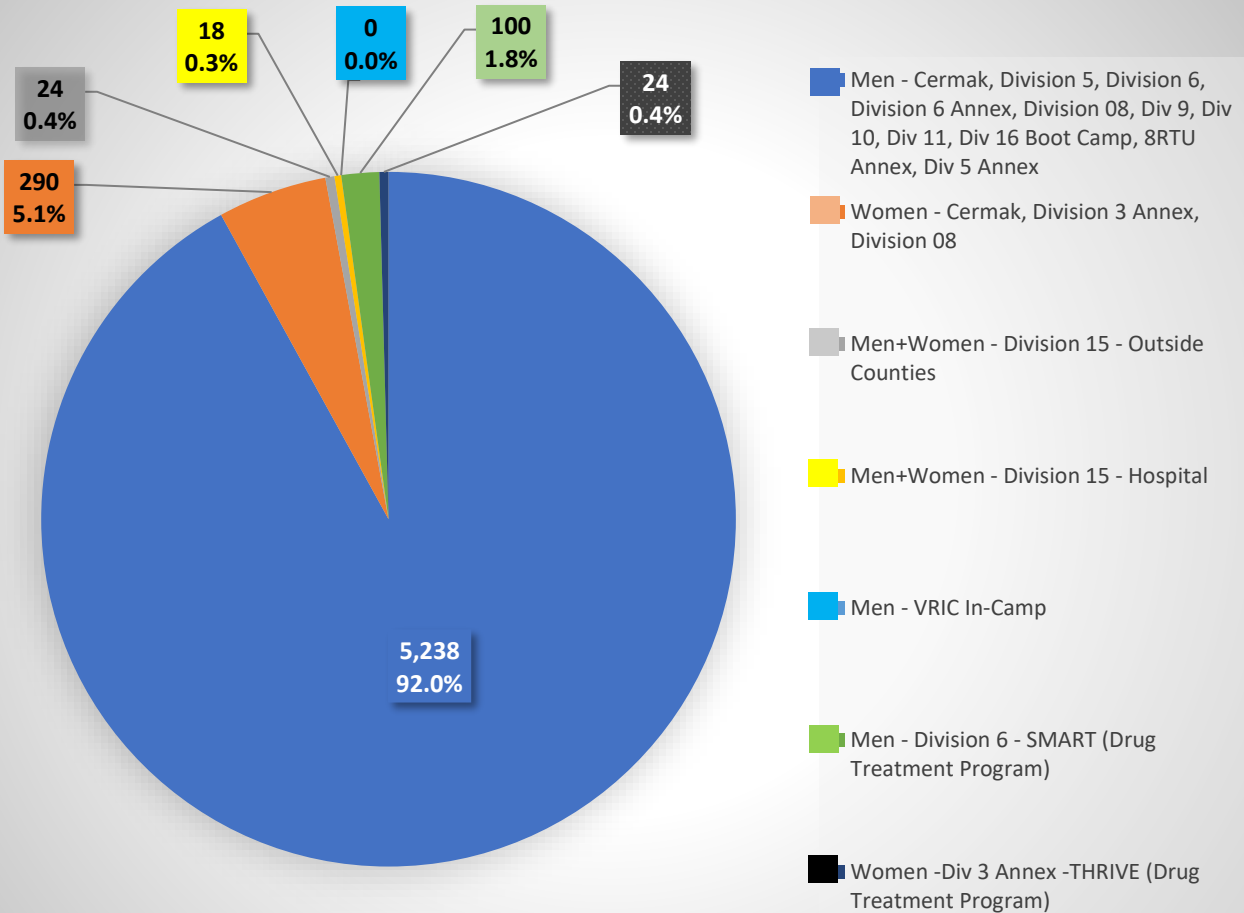

## 7/13/2022

Under the Custody of the Sheriff	
<b>Total Male and Female</b>	<b>7,962</b>
Jail Population	5,694
Community Corrections	2,268

### Jail Population - Behind the Walls

#### Race Distribution

#### Age Distribution