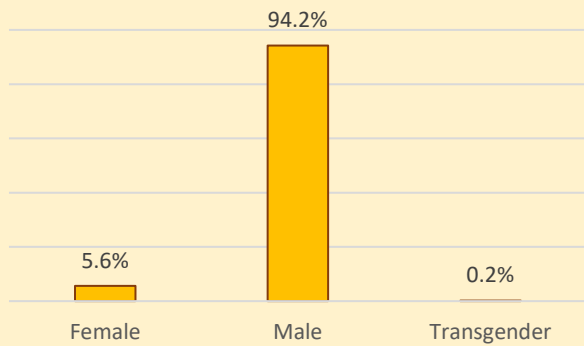

Sheriff's Daily Report

7/13/2022

CCSO Population Demographics

In Confinement

Gender Distribution