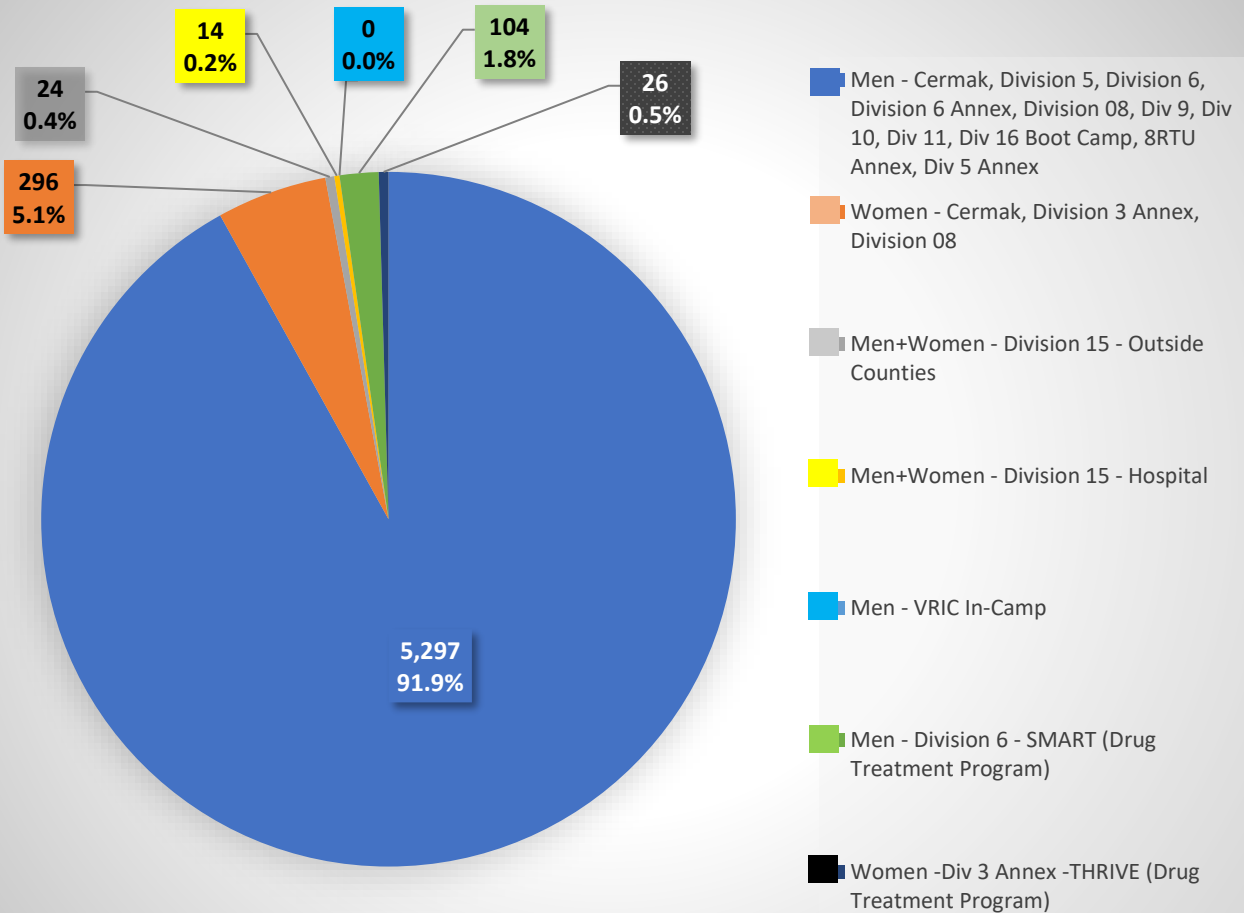

Sheriff's Daily Report

7/11/2022

Under the Custody of the Sheriff	
Total Male and Female	8,017
Jail Population	5,761
Community Corrections	2,256

Jail Population - Behind the Walls

Sheriff's Daily Report

7/11/2022

CCSO Population Demographics