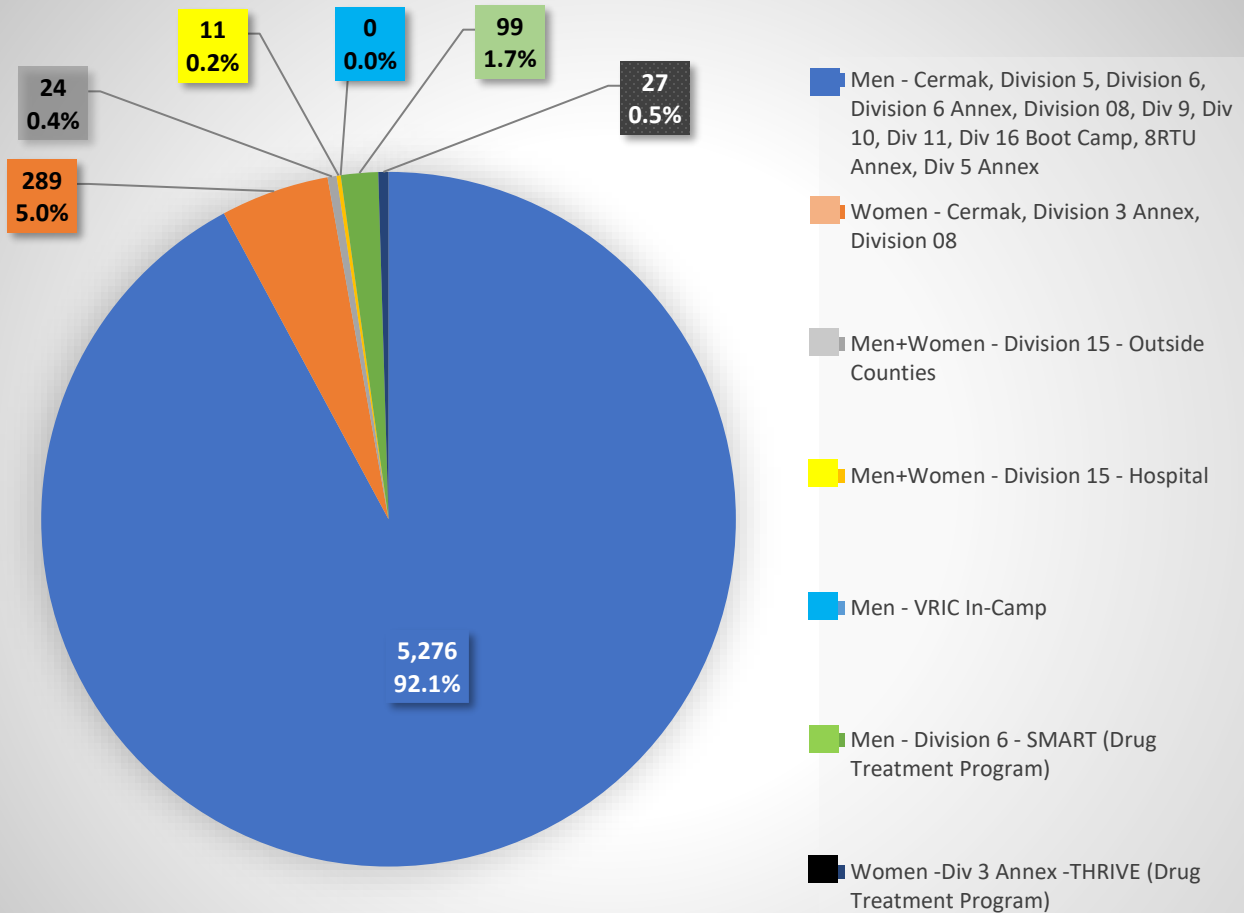

Sheriff's Daily Report

7/10/2022

Under the Custody of the Sheriff	
Total Male and Female	7,980
Jail Population	5,726
Community Corrections	2,254

Jail Population - Behind the Walls

Sheriff's Daily Report

7/10/2022

CCSO Population Demographics