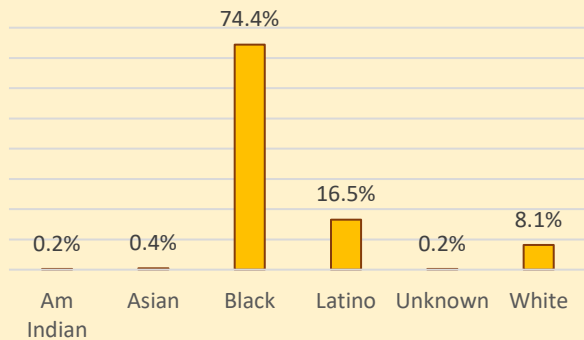

Sheriff's Daily Report

7/8/2022

| Under the Custody of the Sheriff | |
|----------------------------------|-------|
| Total Male and Female | 7,972 |
| Jail Population | 5,718 |
| Community Corrections | 2,254 |

Jail Population - Behind the Walls

Sheriff's Daily Report

7/8/2022

CCSO Population Demographics

In Confinement

Gender Distribution

Race Distribution

Age Distribution

Community Corrections

Gender Distribution

Race Distribution

Age Distribution