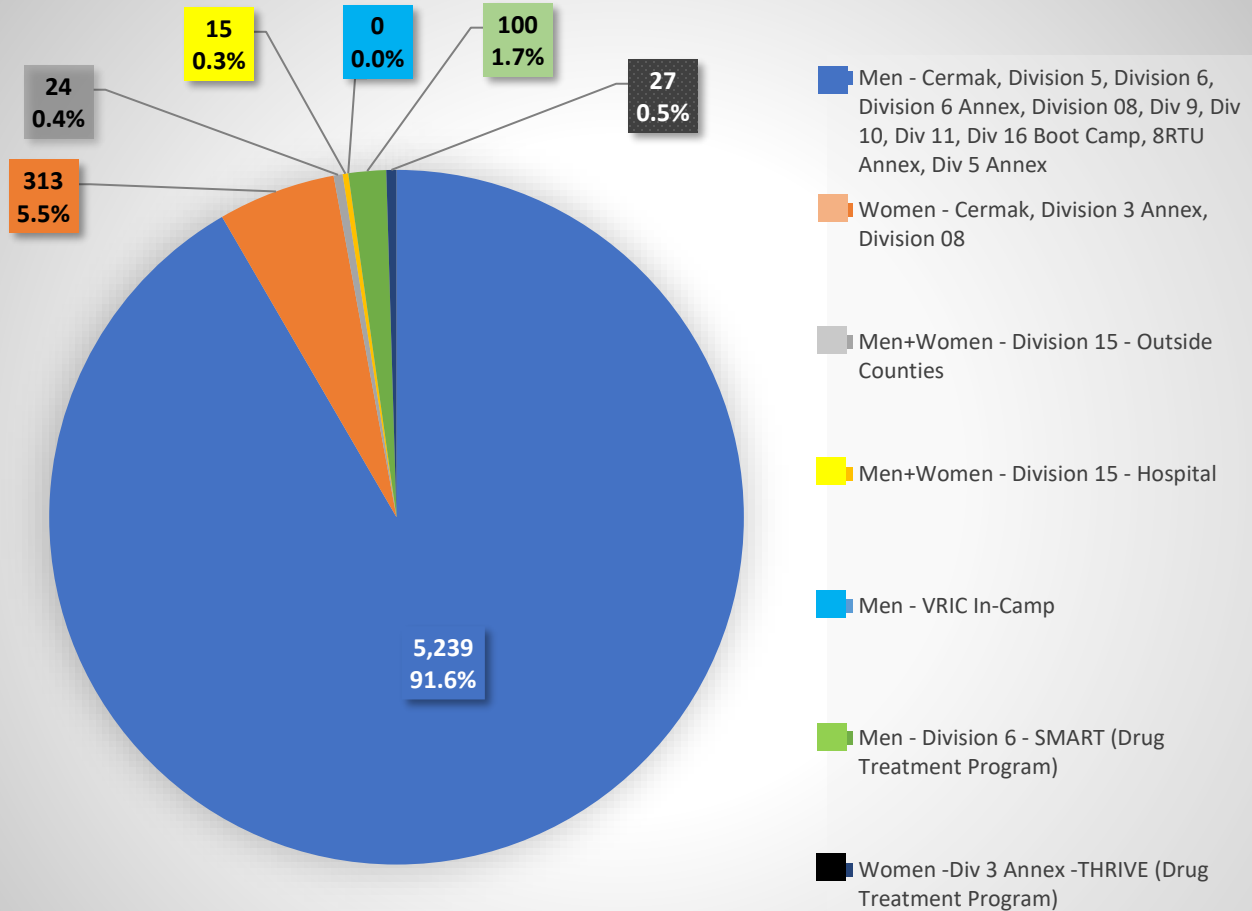

Sheriff's Daily Report

7/8/2022

| Under the Custody of the Sheriff | |
|----------------------------------|-------|
| Total Male and Female | 7,972 |
| Jail Population | 5,718 |
| Community Corrections | 2,254 |

Jail Population - Behind the Walls

Sheriff's Daily Report

7/8/2022

CCSO Population Demographics

In Confinement

Gender Distribution

Race Distribution

Age Distribution

Community Corrections

Gender Distribution

Race Distribution

Age Distribution