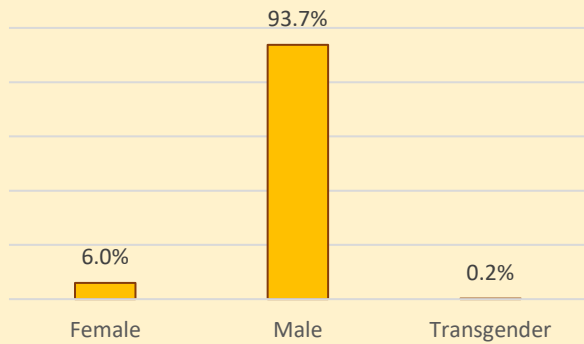

Sheriff's Daily Report

7/8/2022

| Under the Custody of the Sheriff | |
|----------------------------------|-------|
| Total Male and Female | 7,972 |
| Jail Population | 5,718 |
| Community Corrections | 2,254 |

Jail Population - Behind the Walls

Sheriff's Daily Report

7/8/2022

CCSO Population Demographics

In Confinement

Gender Distribution

Race Distribution

Age Distribution

Community Corrections

Gender Distribution

Race Distribution

Age Distribution