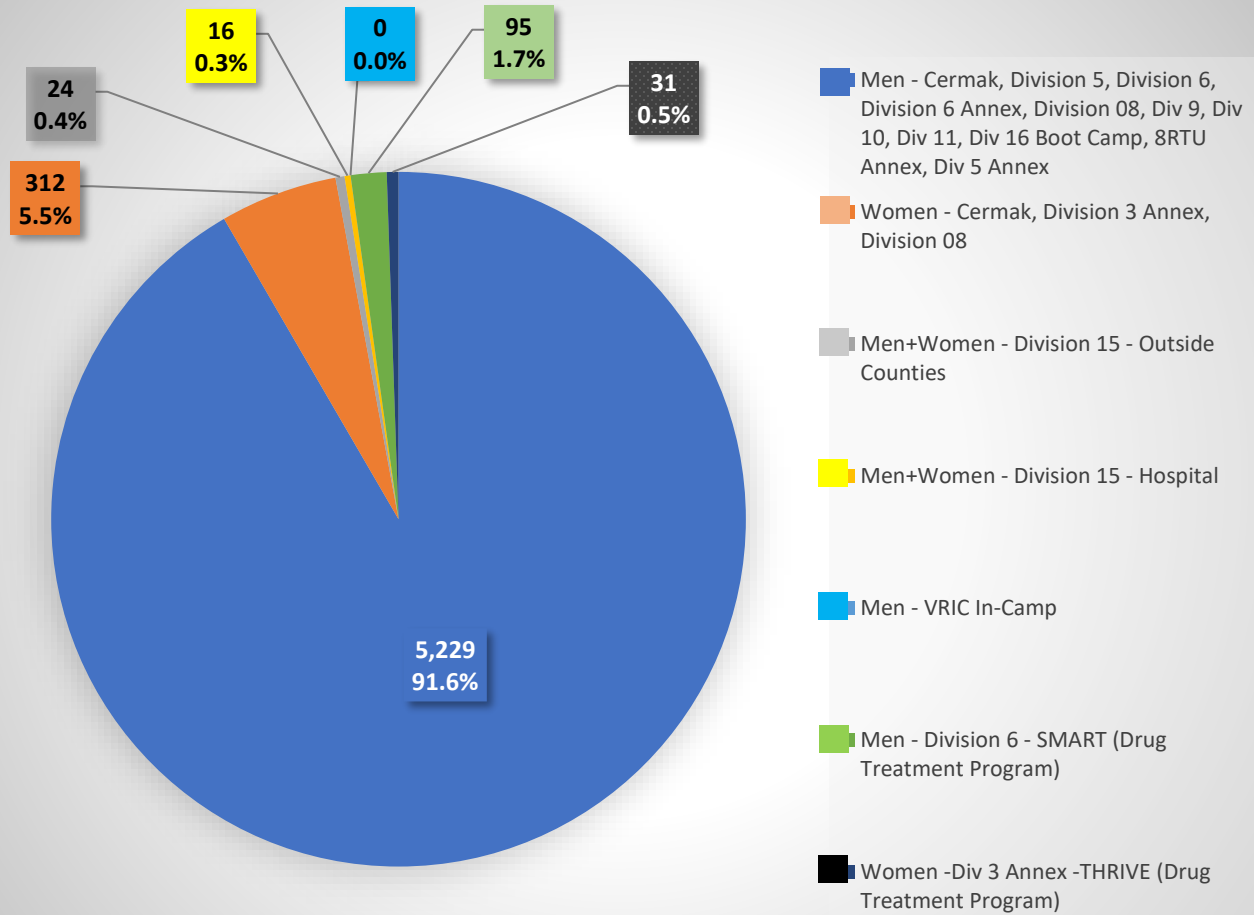

# Sheriff's Daily Report

7/3/2022

Under the Custody of the Sheriff	
Total Male and Female	7,944
Jail Population	5,707
Community Corrections	2,237

## Jail Population - Behind the Walls

## CCSO Population Demographics